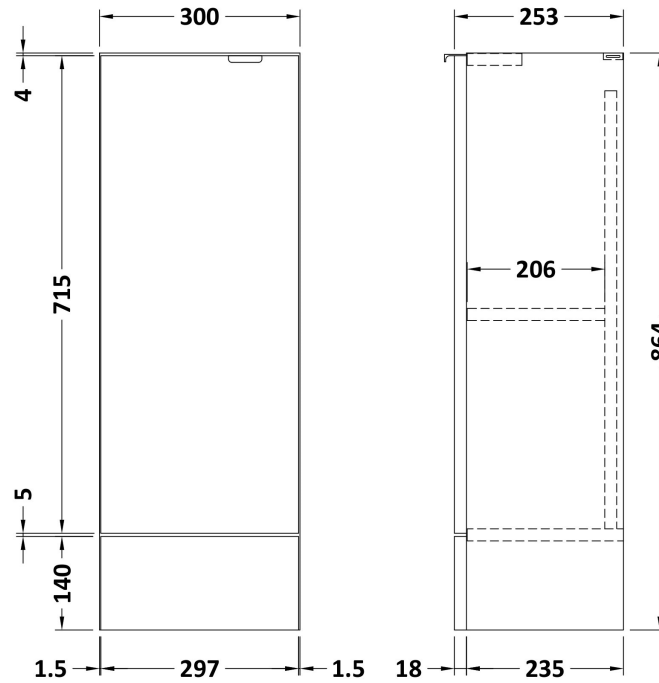

Packaging Dimensions

Height (mm):	290
Width (mm):	625
Depth (mm):	875
Gross Weight (kg):	17.5

Packaging Data

Box Colour:	Brown Cardboard Box
Box Qty:	1
Label Size:	100 x 50
Label Colour:	Not Applicable
Label Qty:	0

Sales Code: OFF181

Description: 300 Base Unit (255mm Deep)

Product Dimensions

Height (mm):	864
Width (mm):	300
Depth (mm):	255
Nett Weight (kg):	11

Packaging Dimensions

Height (mm):	290
Width (mm):	325
Depth (mm):	875
Gross Weight (kg):	11.5

Packaging Data

Box Colour:	Brown Cardboard Box
Box Qty:	1
Label Size:	100 x 50
Label Colour:	Not Applicable
Label Qty:	0

Outer Box Dimensions (If Applicable)

Height (mm):	
Width (mm):	
Depth (mm):	
Gross Weight (kg):	
Barcode:	5055275816981

Sales Code: PMB404

Description: 1200 Straight Polymarble Basin

Product Dimensions

Height (mm):	135
Width (mm):	1203
Depth (mm):	255
Nett Weight (kg):	14

Packaging Dimensions

Height (mm):	190
Width (mm):	320
Depth (mm):	1260
Gross Weight (kg):	14