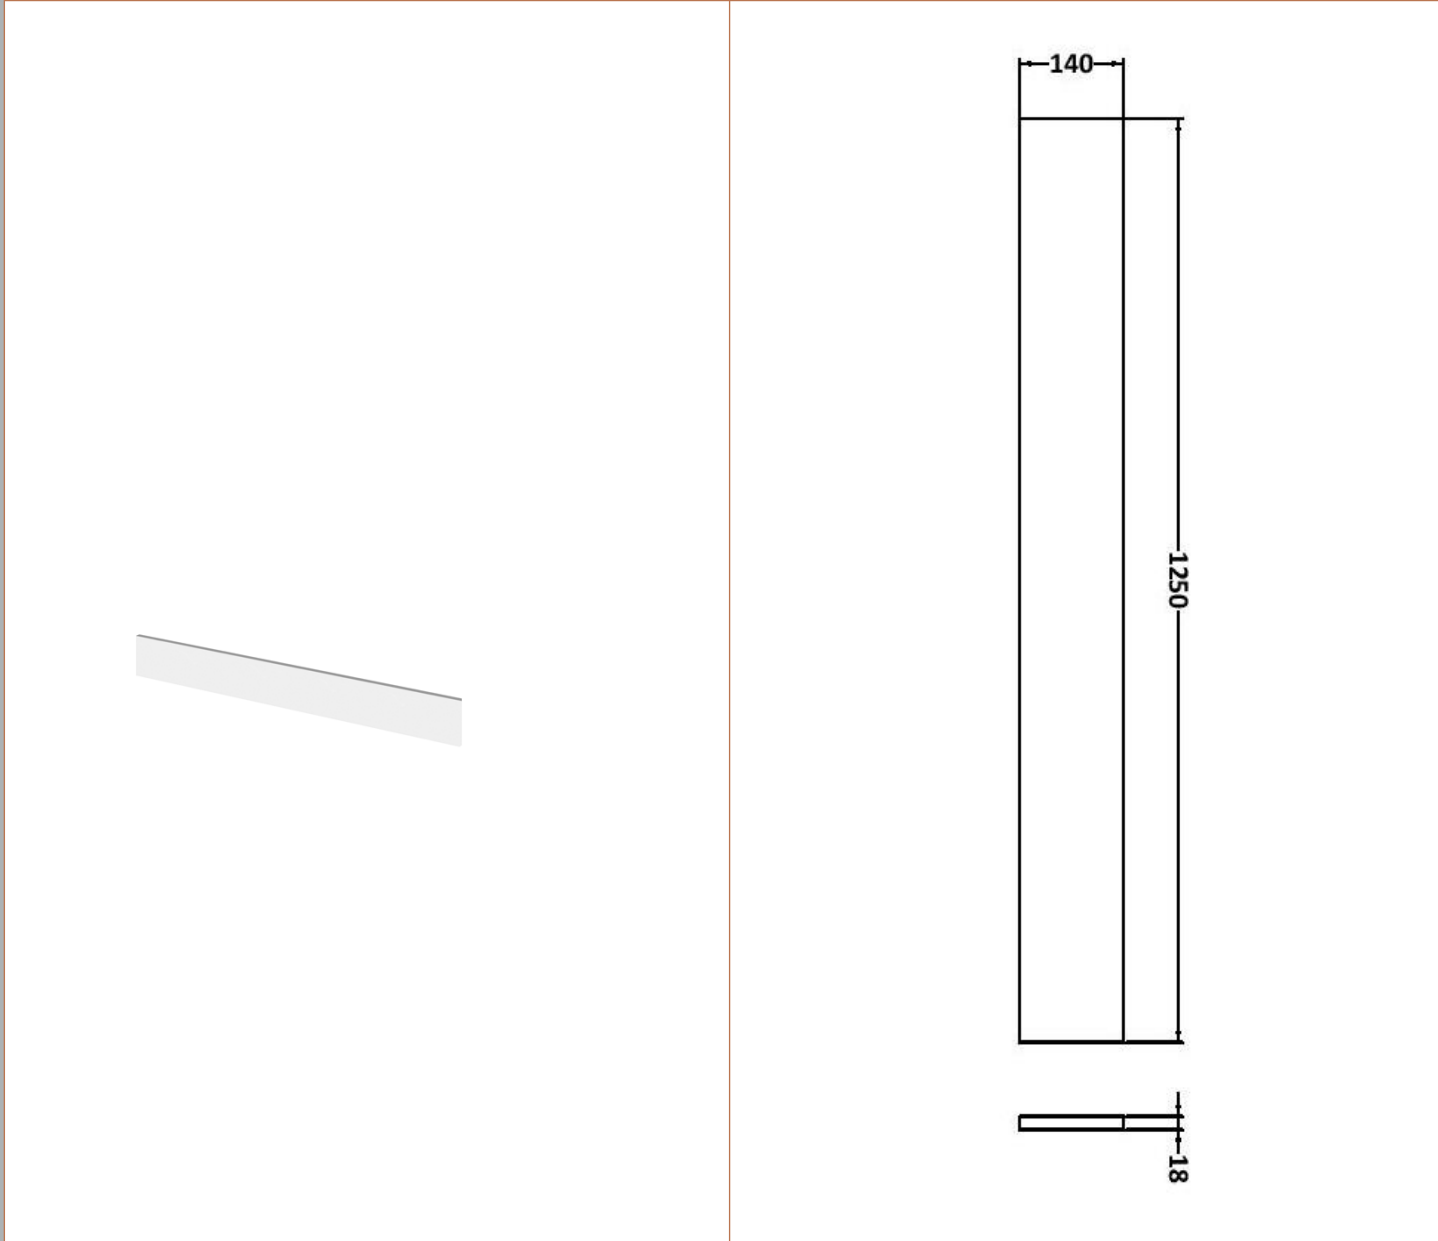

Sales Code: CBI125

Description: 1200mm Combination - Compact Option 2

Packaging Details

Barcode: 5055275887271

Sales Code: OFF107

Description: 600 Vanity Unit (255mm Deep)

Product Dimensions

Height (mm):	864
Width (mm):	600
Depth (mm):	255
Nett Weight (kg):	17

Sales Code: OFF181

Description: 300 Base Unit (255mm Deep)

Product Dimensions

Height (mm):	864
Width (mm):	300
Depth (mm):	255
Nett Weight (kg):	11

Packaging Dimensions

Height (mm):	290
Width (mm):	325
Depth (mm):	875
Gross Weight (kg):	11.5

Sales Code: PMB404

Description: 1200 Straight Polymarble Basin

Product Dimensions

Height (mm):	135
Width (mm):	1203
Depth (mm):	255
Nett Weight (kg):	14

Packaging Dimensions

Height (mm):	190
Width (mm):	320
Depth (mm):	1260
Gross Weight (kg):	14

Basins: Tap Hole: One Taphole Chain Stay Hole: No
Template: Not Required Waste Type Req: Slotted
Overflow Inc: Yes Overflow Cover: Yes
Inner Bowl Depth (mm): 103mm

Sales Code: OFF191

Description: 1.25M Continuous Plinth (1250X140x18mm)