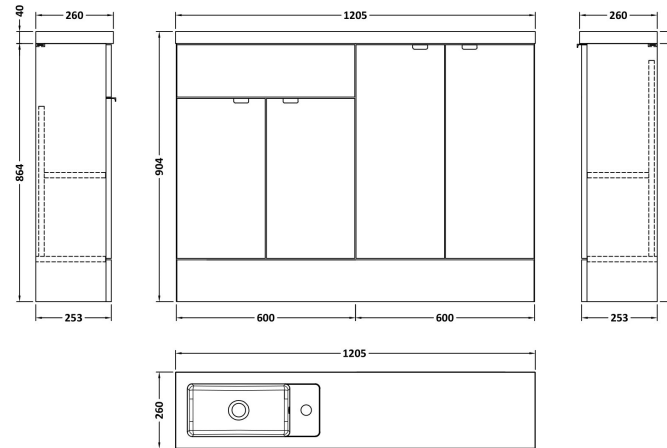

Sales Code: CBI125

Description: 1200mm Combination - Compact Option 2

Packaging Details

Barcode: 5055275887271

Sales Code: OFF107

Description: 600 Vanity Unit (255mm Deep)

Product Dimensions

Height (mm):	864
Width (mm):	600
Depth (mm):	255
Nett Weight (kg):	17

Packaging Dimensions

Height (mm):	290
Width (mm):	625
Depth (mm):	875
Gross Weight (kg):	17.5

Packaging Data

Box Colour:	Brown Cardboard Box
Box Qty:	1
Label Size:	100 x 50
Label Colour:	Not Applicable
Label Qty:	0

Sales Code: OFF181

Description: 300 Base Unit (255mm Deep)

Product Dimensions

Height (mm):	864
Width (mm):	300
Depth (mm):	255
Nett Weight (kg):	11

Packaging Dimensions

Height (mm):	290
Width (mm):	325
Depth (mm):	875
Gross Weight (kg):	11.5

Sales Code: PMB404

Description: 1200 Straight Polymarble Basin

Product Dimensions

Height (mm):	135
Width (mm):	1203
Depth (mm):	255
Nett Weight (kg):	14

Packaging Dimensions

Height (mm):	190
Width (mm):	320
Depth (mm):	1260
Gross Weight (kg):	14