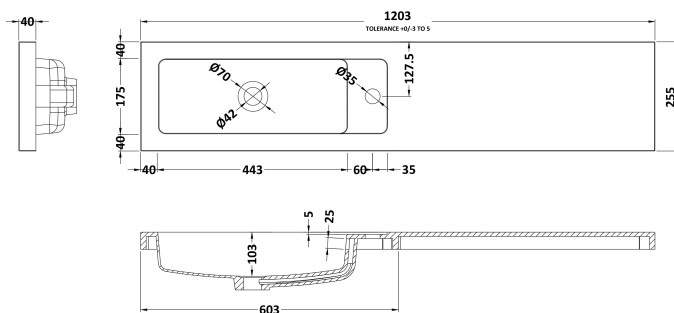

Packaging Dimensions

Height (mm):	290
Width (mm):	625
Depth (mm):	875
Gross Weight (kg):	17.5

Packaging Data

Box Colour:	Brown Cardboard Box
Box Qty:	1
Label Size:	100 x 50
Label Colour:	Not Applicable
Label Qty:	0

Sales Code: OFF181

Description: 300 Base Unit (255mm Deep)

Product Dimensions

Height (mm):	864
Width (mm):	300
Depth (mm):	255
Nett Weight (kg):	11

Packaging Dimensions

Height (mm):	290
Width (mm):	325
Depth (mm):	875
Gross Weight (kg):	11.5

Packaging Data

Box Colour:	Brown Cardboard Box
Box Qty:	1
Label Size:	100 x 50
Label Colour:	Not Applicable
Label Qty:	0

Outer Box Dimensions (If Applicable)

Height (mm):	
Width (mm):	
Depth (mm):	
Gross Weight (kg):	
Barcode:	5055275816981

Sales Code: PMB404

Description: 1200 Straight Polymarble Basin

Product Dimensions

Height (mm):	135
Width (mm):	1203
Depth (mm):	255
Nett Weight (kg):	14

Packaging Dimensions

Height (mm):	190
Width (mm):	320
Depth (mm):	1260
Gross Weight (kg):	14