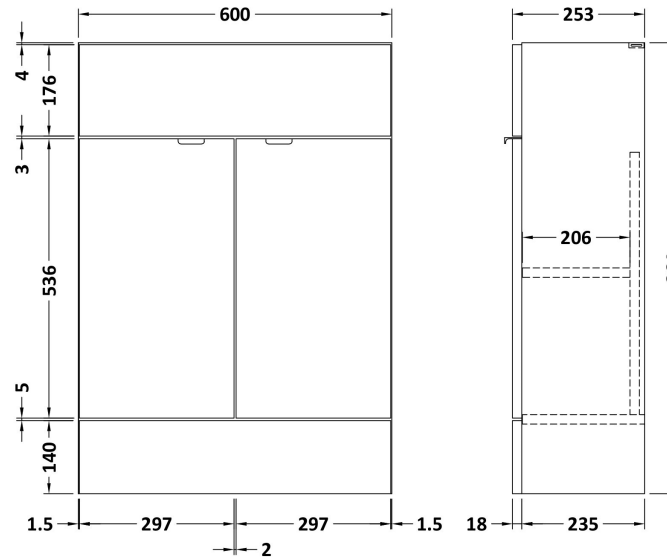

Sales Code: CBI125

Description: 1200mm Combination - Compact Option 2

Packaging Details

Barcode: 5055275887271

Sales Code: OFF107

Description: 600 Vanity Unit (255mm Deep)

Product Dimensions

Height (mm):	864
Width (mm):	600
Depth (mm):	255
Nett Weight (kg):	17

Packaging Dimensions

Height (mm):	290
Width (mm):	625
Depth (mm):	875
Gross Weight (kg):	17.5

Packaging Data

Box Colour:	Brown Cardboard Box
Box Qty:	1
Label Size:	100 x 50
Label Colour:	Not Applicable
Label Qty:	0

Sales Code: OFF181

Description: 300 Base Unit (255mm Deep)

Product Dimensions

Height (mm):	864
Width (mm):	300
Depth (mm):	255
Nett Weight (kg):	11

Packaging Dimensions

Height (mm):	290
Width (mm):	325
Depth (mm):	875
Gross Weight (kg):	11.5

Sales Code: PMB404

Description: 1200 Straight Polymarble Basin

Product Dimensions

Height (mm):	135
Width (mm):	1203
Depth (mm):	255
Nett Weight (kg):	14

Packaging Dimensions

Height (mm):	190
Width (mm):	320
Depth (mm):	1260
Gross Weight (kg):	14