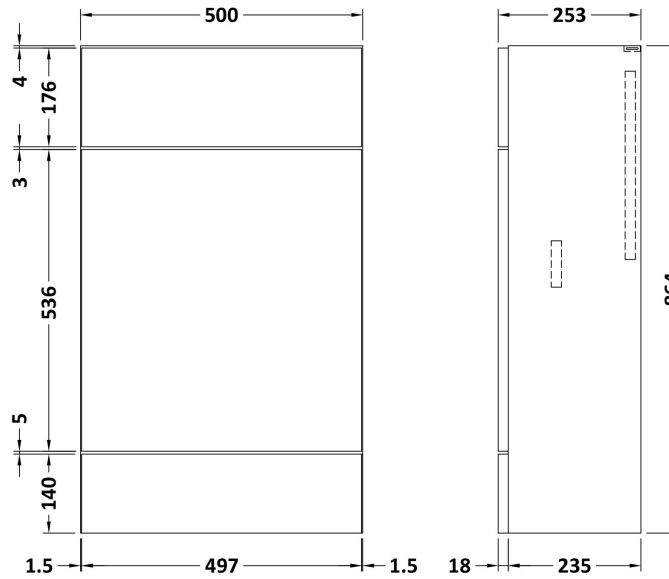

Sales Code: CBI503

Description: 1100mm Combination - Fd - Rh

Packaging Details

Barcode: 5055275887615

Sales Code: OFF508

Description: 600 Vanity Unit (355mm Deep)

Product Dimensions

Height (mm):	864
Width (mm):	600
Depth (mm):	355
Nett Weight (kg):	20.5

Packaging Dimensions

Height (mm):	375
Width (mm):	620
Depth (mm):	900
Gross Weight (kg):	21

Packaging Data

Box Colour:	Brown Cardboard Box
Box Qty:	1
Label Size:	100 x 50
Label Colour:	White Label
Label Qty:	2

Sales Code: OFF545

Description: 500 Wc Unit (255mm Deep)

Product Dimensions

Height (mm):	864
Width (mm):	500
Depth (mm):	255
Nett Weight (kg):	11.5

Packaging Dimensions

Height (mm):	290
Width (mm):	525
Depth (mm):	875
Gross Weight (kg):	12

Sales Code: PMB413R

Description: 1100 L Shaped Polymarble Basin Rh

Product Dimensions

Height (mm):	135
Width (mm):	1103
Depth (mm):	355
Nett Weight (kg):	16

Packaging Dimensions

Height (mm):	190
Width (mm):	420
Depth (mm):	1160
Gross Weight (kg):	16