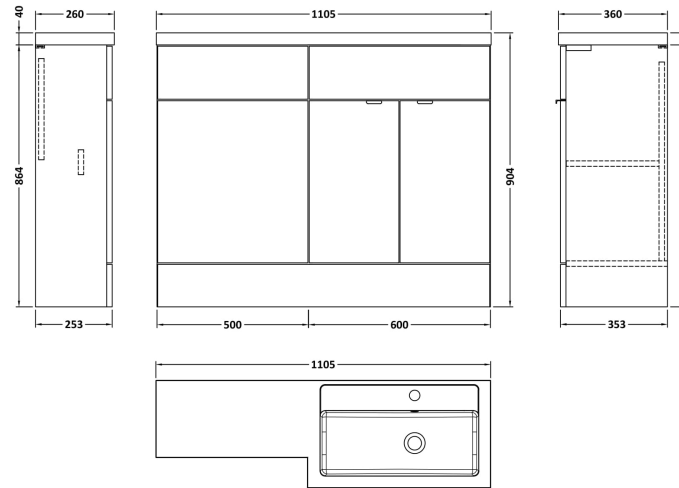

Sales Code: CBI503

Description: 1100mm Combination - Fd - Rh

Packaging Details

Barcode: 5055275887615

Sales Code: OFF508

Description: 600 Vanity Unit (355mm Deep)

Product Dimensions

Height (mm):	864
Width (mm):	600
Depth (mm):	355
Nett Weight (kg):	20.5

Packaging Dimensions

Height (mm):	375
Width (mm):	620
Depth (mm):	900
Gross Weight (kg):	21

Packaging Data

Box Colour:	Brown Cardboard Box
Box Qty:	1
Label Size:	100 x 50
Label Colour:	White Label
Label Qty:	2

Sales Code: OFF545

Description: 500 Wc Unit (255mm Deep)

Product Dimensions

Height (mm):	864
Width (mm):	500
Depth (mm):	255
Nett Weight (kg):	11.5

Packaging Dimensions

Height (mm):	290
Width (mm):	525
Depth (mm):	875
Gross Weight (kg):	12

Sales Code: PMB413R

Description: 1100 L Shaped Polymarble Basin Rh

Product Dimensions

Height (mm):	135
Width (mm):	1103
Depth (mm):	355
Nett Weight (kg):	16

Packaging Dimensions

Height (mm):	190
Width (mm):	420
Depth (mm):	1160
Gross Weight (kg):	16