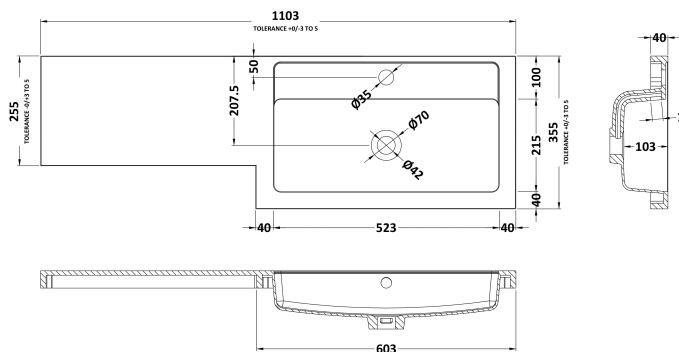

Packaging Dimensions

Height (mm):	375
Width (mm):	620
Depth (mm):	900
Gross Weight (kg):	21

Packaging Data

Box Colour:	Brown Cardboard Box
Box Qty:	1
Label Size:	100 x 50
Label Colour:	White Label
Label Qty:	2

Sales Code: OFF545

Description: 500 Wc Unit (255mm Deep)

Product Dimensions

Height (mm):	864
Width (mm):	500
Depth (mm):	255
Nett Weight (kg):	11.5

Packaging Dimensions

Height (mm):	290
Width (mm):	525
Depth (mm):	875
Gross Weight (kg):	12

Packaging Data

Box Colour:	Brown Cardboard Box
Box Qty:	1
Label Size:	100 x 50
Label Colour:	White Label
Label Qty:	2

Outer Box Dimensions (If Applicable)

Height (mm):	
Width (mm):	
Depth (mm):	
Gross Weight (kg):	
Barcode:	5055275820025

Sales Code: PMB413R

Description: 1100 L Shaped Polymarble Basin Rh

Product Dimensions

Height (mm):	135
Width (mm):	1103
Depth (mm):	355
Nett Weight (kg):	16

Packaging Dimensions

Height (mm):	190
Width (mm):	420
Depth (mm):	1160
Gross Weight (kg):	16