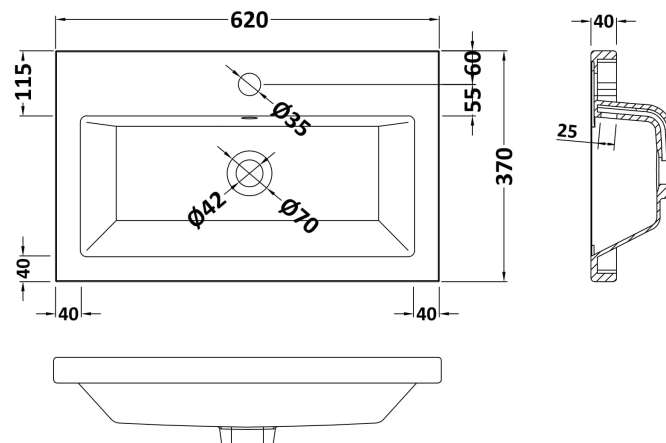

Sales Code: CBI507A

Description: 600mm Fd Vanity Unit & Basin

Packaging Details

Barcode: 5056211889489

Sales Code: OFF508

Description: 600 Vanity Unit (355mm Deep)

Product Dimensions

Height (mm):	864
Width (mm):	600
Depth (mm):	355
Nett Weight (kg):	20.5

Packaging Dimensions

Height (mm):	375
Width (mm):	620
Depth (mm):	900
Gross Weight (kg):	21

Packaging Data

Box Colour:	Brown Cardboard Box
Box Qty:	1
Label Size:	100 x 50
Label Colour:	White Label
Label Qty:	2

Outer Box Dimensions (If Applicable)

Height (mm):	
Width (mm):	
Depth (mm):	
Gross Weight (kg):	
Barcode:	5055275820209

Product Details

Country of Origin:	United Kingdom
Fitting Instruction:	No
CE & UKCA:	N/A
FSC Certified Materials:	Yes
Colour:	Anthracite Woodgrain
Construction Method:	Cam & Wood Dowel
Construction Type:	Rigid
Cabinet Finish:	MFC Textured Woodgrain
Fascia Finish:	MFC Textured Woodgrain
Cabinet Thickness (mm):	18
Fascia Thickness (mm):	18
Drawer Included:	No
Drawer Type:	Not Applicable
No of Shelves:	1
Hinge Type:	95 Degree Clip-On Soft Close
Hinge Included:	Yes
Adjustable Legs:	No
Fixings Included:	Yes
Handle Style:	Contemporary
Waste Shroud:	No
Handle Included:	Yes
Handle Type:	Wrapover

Sales Code: CBM313

Description: Ceramic Rear Tap Basin 605X360

Product Dimensions

Height (mm):	150
Width (mm):	620
Depth (mm):	370
Nett Weight (kg):	10

Packaging Dimensions

Height (mm):	655
Width (mm):	420
Depth (mm):	200
Gross Weight (kg):	10