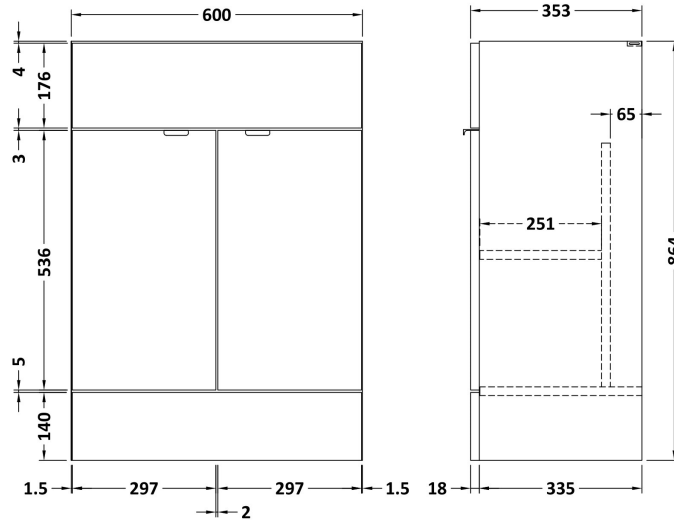

Sales Code: CBI507A

Description: 600mm Fd Vanity Unit & Basin

Packaging Details

Barcode: 5056211889489

Sales Code: OFF508

Description: 600 Vanity Unit (355mm Deep)

Product Dimensions

Height (mm):	864
Width (mm):	600
Depth (mm):	355
Nett Weight (kg):	20.5

Packaging Dimensions

Height (mm):	375
Width (mm):	620
Depth (mm):	900
Gross Weight (kg):	21

Packaging Data

Box Colour:	Brown Cardboard Box
Box Qty:	1
Label Size:	100 x 50
Label Colour:	White Label
Label Qty:	2

Sales Code: CBM313

Description: Ceramic Rear Tap Basin 605X360

Product Dimensions

Height (mm):	150
Width (mm):	620
Depth (mm):	370
Nett Weight (kg):	10

Packaging Dimensions

Height (mm):	655
Width (mm):	420
Depth (mm):	200
Gross Weight (kg):	10

Packaging Data

Box Colour:	Brown Cardboard Box - Printed
Box Qty:	1
Label Size:	100 x 50
Label Colour:	White Label
Label Qty:	2

Outer Box Dimensions (If Applicable)

Height (mm):	
Width (mm):	
Depth (mm):	
Gross Weight (kg):	
Barcode:	5056211875833