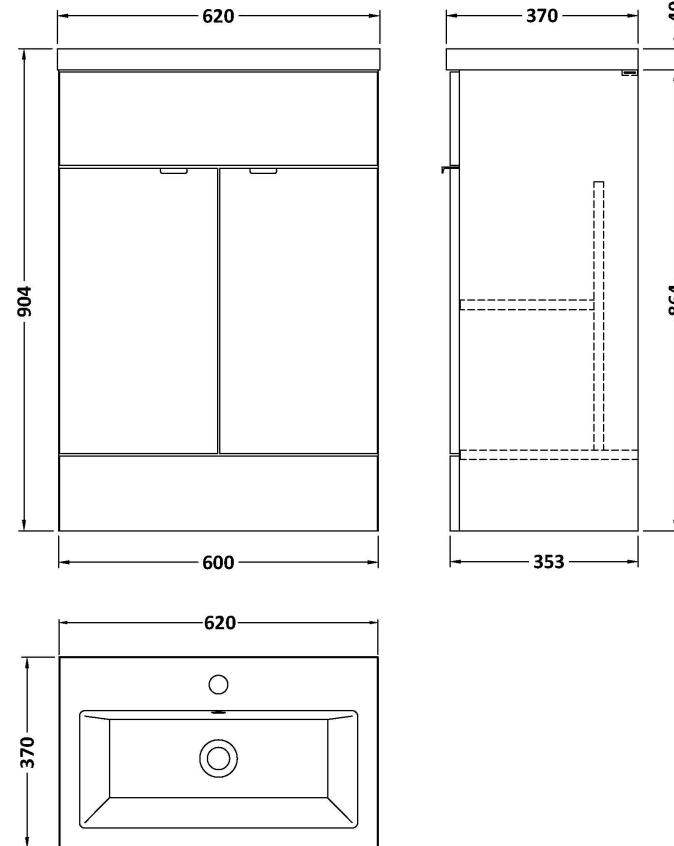

Sales Code: CBI507A

Description: 600mm Fd Vanity Unit & Basin

Packaging Details

Barcode: 5056211889489

Sales Code: OFF508

Description: 600 Vanity Unit (355mm Deep)

Product Dimensions

Height (mm):	864
Width (mm):	600
Depth (mm):	355
Nett Weight (kg):	20.5

Packaging Dimensions

Height (mm):	375
Width (mm):	620
Depth (mm):	900
Gross Weight (kg):	21

Packaging Data

Box Colour:	Brown Cardboard Box
Box Qty:	1
Label Size:	100 x 50
Label Colour:	White Label
Label Qty:	2

Outer Box Dimensions (If Applicable)

Height (mm):	
Width (mm):	
Depth (mm):	
Gross Weight (kg):	
Barcode:	5055275820209

Product Details

Country of Origin:	United Kingdom
Fitting Instruction:	No
CE & UKCA:	N/A
FSC Certified Materials:	Yes
Colour:	Anthracite Woodgrain
Construction Method:	Cam & Wood Dowel
Construction Type:	Rigid
Cabinet Finish:	MFC Textured Woodgrain
Fascia Finish:	MFC Textured Woodgrain
Cabinet Thickness (mm):	18
Fascia Thickness (mm):	18
Drawer Included:	No
Drawer Type:	Not Applicable
No of Shelves:	1
Hinge Type:	95 Degree Clip-On Soft Close
Hinge Included:	Yes
Adjustable Legs:	No
Fixings Included:	Yes
Handle Style:	Contemporary
Waste Shroud:	No
Handle Included:	Yes
Handle Type:	Wrapover

Sales Code: CBM313

Description: Ceramic Rear Tap Basin 605X360

Product Dimensions

Height (mm):	150
Width (mm):	620
Depth (mm):	370
Nett Weight (kg):	10

Packaging Dimensions

Height (mm):	655
Width (mm):	420
Depth (mm):	200
Gross Weight (kg):	10