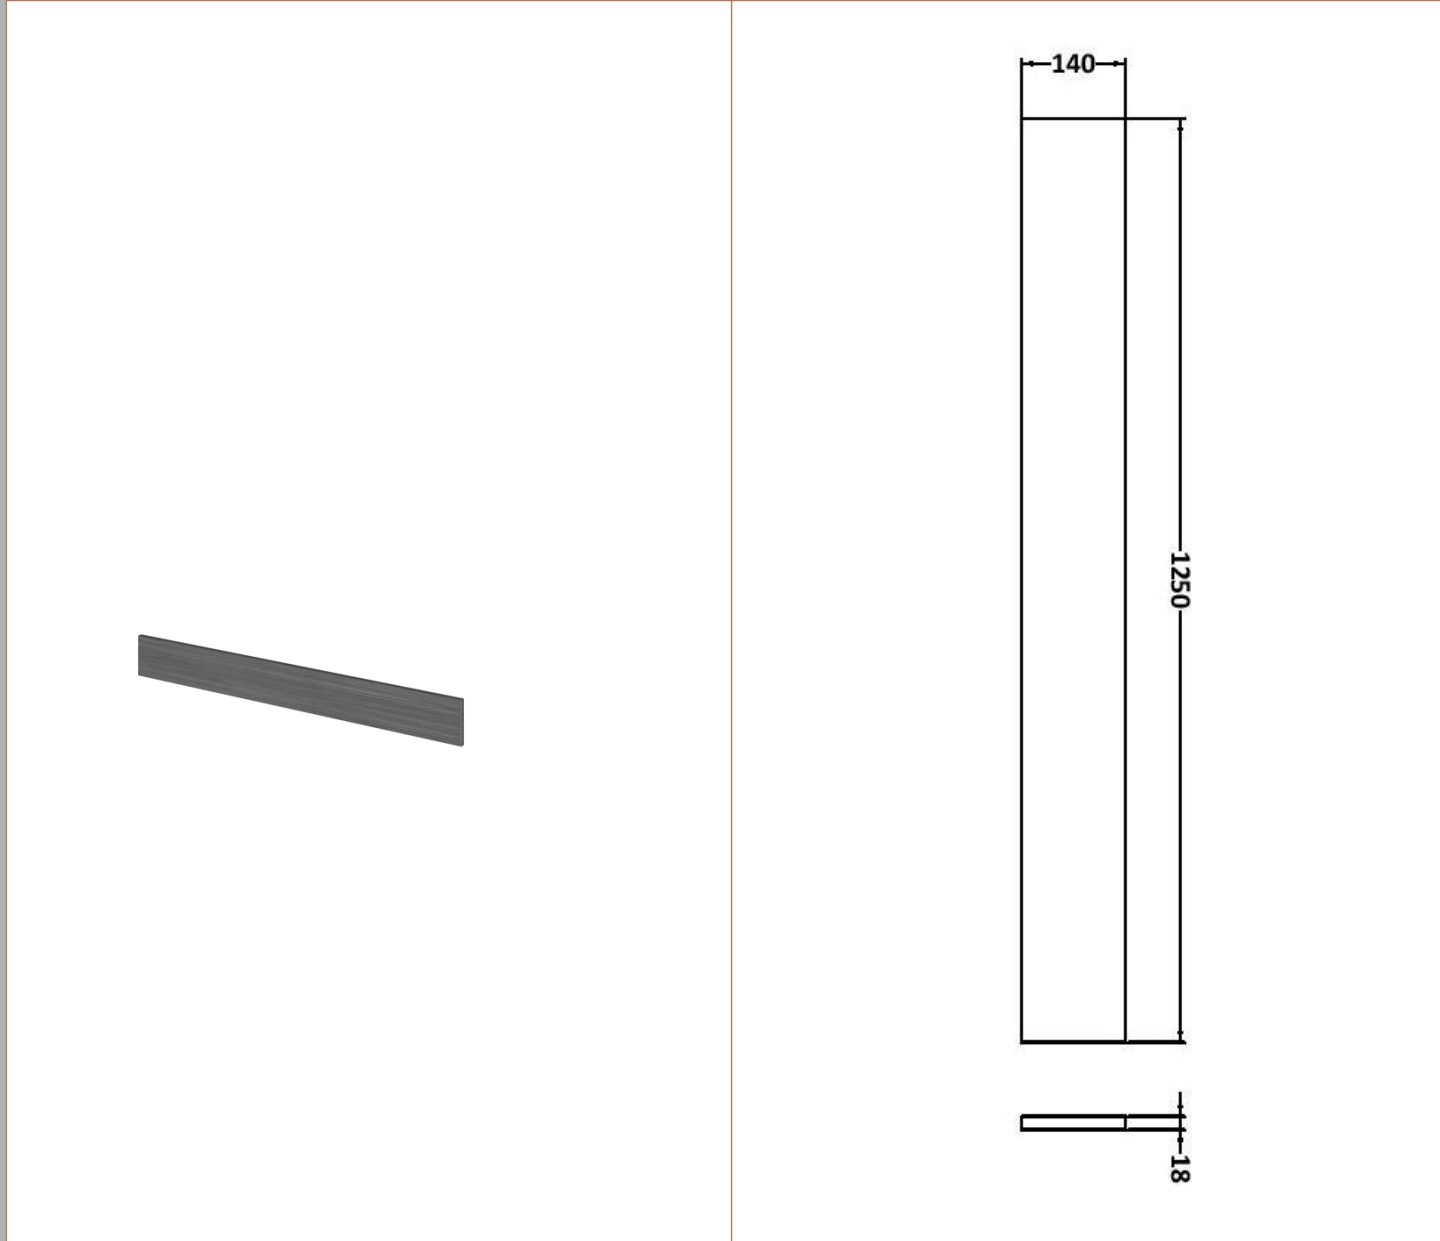

Sales Code: CBI511

Description: 1200mm Combination - Fd Option 2 - Lh

Packaging Details

Barcode: 5055275887691

Sales Code: OFF508

Description: 600 Vanity Unit (355mm Deep)

Product Dimensions

Height (mm):	864
Width (mm):	600
Depth (mm):	355
Nett Weight (kg):	20.5

Sales Code: OFF581

Description: 300 Base Unit (255mm Deep)

Product Dimensions

Height (mm):	864
Width (mm):	300
Depth (mm):	255
Nett Weight (kg):	11

Packaging Dimensions

Height (mm):	290
Width (mm):	325
Depth (mm):	875
Gross Weight (kg):	11.5

Sales Code: PMB414L

Description: 1200 L Shaped Polymarble Basin Lh

Product Dimensions

Height (mm):	135
Width (mm):	1203
Depth (mm):	355
Nett Weight (kg):	17

Packaging Dimensions

Height (mm):	190
Width (mm):	420
Depth (mm):	1260
Gross Weight (kg):	17

Basins: Tap Hole: One Taphole Chain Stay Hole: No
Template: Not Required Waste Type Req: Slotted
Overflow Inc: Yes Overflow Cover: Yes
Inner Bowl Depth (mm): 103mm

Sales Code: OFF591

Description: 1.25M Continuous Plinth (1250X140x18mm)