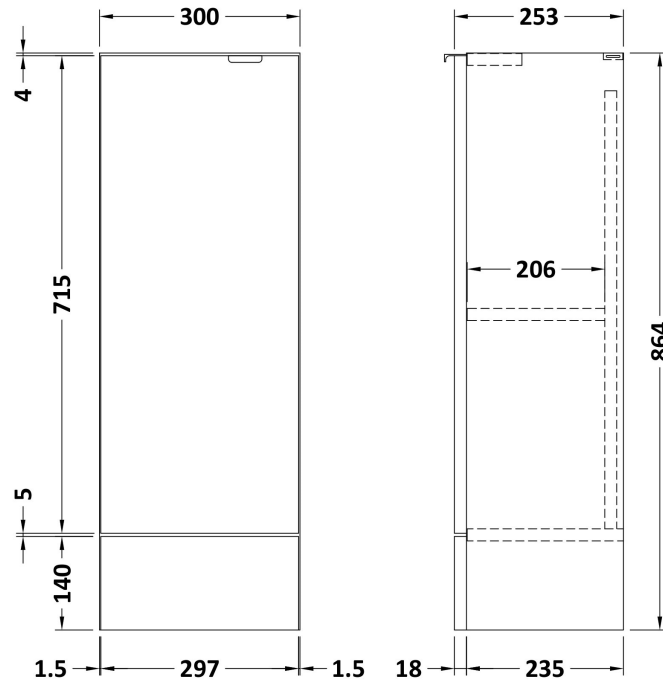

Sales Code: CBI511

Description: 1200mm Combination - Fd Option 2 - Lh

Packaging Details

Barcode: 5055275887691

Sales Code: OFF508

Description: 600 Vanity Unit (355mm Deep)

Product Dimensions

Height (mm):	864
Width (mm):	600
Depth (mm):	355
Nett Weight (kg):	20.5

Packaging Dimensions

Height (mm):	375
Width (mm):	620
Depth (mm):	900
Gross Weight (kg):	21

Packaging Data

Box Colour:	Brown Cardboard Box
Box Qty:	1
Label Size:	100 x 50
Label Colour:	White Label
Label Qty:	2

Sales Code: OFF581

Description: 300 Base Unit (255mm Deep)

Product Dimensions

Height (mm):	864
Width (mm):	300
Depth (mm):	255
Nett Weight (kg):	11

Packaging Dimensions

Height (mm):	290
Width (mm):	325
Depth (mm):	875
Gross Weight (kg):	11.5

Sales Code: PMB414L

Description: 1200 L Shaped Polymarble Basin Lh

Product Dimensions

Height (mm):	135
Width (mm):	1203
Depth (mm):	355
Nett Weight (kg):	17

Packaging Dimensions

Height (mm):	190
Width (mm):	420
Depth (mm):	1260
Gross Weight (kg):	17