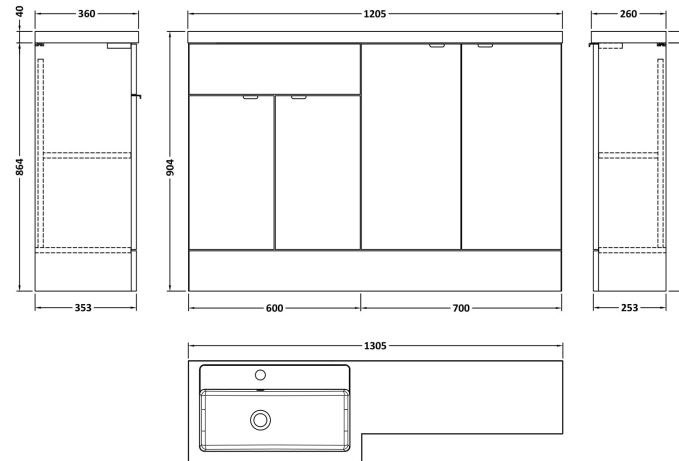

Sales Code: CBI511

Description: 1200mm Combination - Fd Option 2 - Lh

Packaging Details

Barcode: 5055275887691

Sales Code: OFF508

Description: 600 Vanity Unit (355mm Deep)

Product Dimensions

Height (mm):	864
Width (mm):	600
Depth (mm):	355
Nett Weight (kg):	20.5

Packaging Dimensions

Height (mm):	375
Width (mm):	620
Depth (mm):	900
Gross Weight (kg):	21

Packaging Data

Box Colour:	Brown Cardboard Box
Box Qty:	1
Label Size:	100 x 50
Label Colour:	White Label
Label Qty:	2

Sales Code: OFF581

Description: 300 Base Unit (255mm Deep)

Product Dimensions

Height (mm):	864
Width (mm):	300
Depth (mm):	255
Nett Weight (kg):	11

Packaging Dimensions

Height (mm):	290
Width (mm):	325
Depth (mm):	875
Gross Weight (kg):	11.5

Sales Code: PMB414L

Description: 1200 L Shaped Polymarble Basin Lh

Product Dimensions

Height (mm):	135
Width (mm):	1203
Depth (mm):	355
Nett Weight (kg):	17

Packaging Dimensions

Height (mm):	190
Width (mm):	420
Depth (mm):	1260
Gross Weight (kg):	17