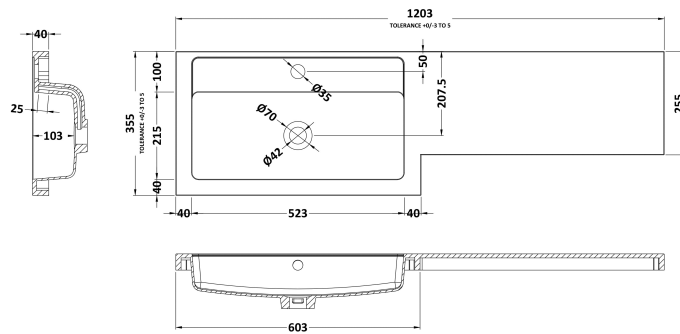

Packaging Dimensions

Height (mm):	375
Width (mm):	620
Depth (mm):	900
Gross Weight (kg):	21

Packaging Data

Box Colour:	Brown Cardboard Box
Box Qty:	1
Label Size:	100 x 50
Label Colour:	White Label
Label Qty:	2

Sales Code: OFF581

Description: 300 Base Unit (255mm Deep)

Product Dimensions

Height (mm):	864
Width (mm):	300
Depth (mm):	255
Nett Weight (kg):	11

Packaging Dimensions

Height (mm):	290
Width (mm):	325
Depth (mm):	875
Gross Weight (kg):	11.5

Packaging Data

Box Colour:	Brown Cardboard Box
Box Qty:	1
Label Size:	100 x 50
Label Colour:	White Label
Label Qty:	2

Outer Box Dimensions (If Applicable)

Height (mm):	
Width (mm):	
Depth (mm):	
Gross Weight (kg):	
Barcode:	5055275820063

Sales Code: PMB414L

Description: 1200 L Shaped Polymarble Basin Lh

Product Dimensions

Height (mm):	135
Width (mm):	1203
Depth (mm):	355
Nett Weight (kg):	17

Packaging Dimensions

Height (mm):	190
Width (mm):	420
Depth (mm):	1260
Gross Weight (kg):	17