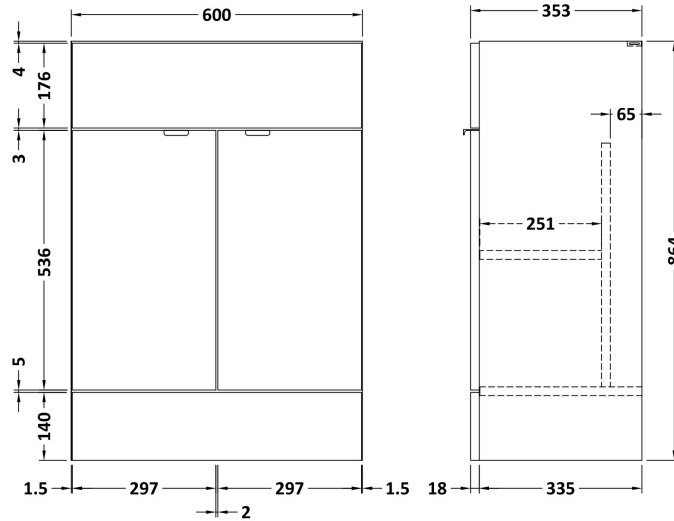

Sales Code: CBI511

Description: 1200mm Combination - Fd Option 2 - Lh

Packaging Details

Barcode: 5055275887691

Sales Code: OFF508

Description: 600 Vanity Unit (355mm Deep)

Product Dimensions

Height (mm):	864
Width (mm):	600
Depth (mm):	355
Nett Weight (kg):	20.5

Packaging Dimensions

Height (mm):	375
Width (mm):	620
Depth (mm):	900
Gross Weight (kg):	21

Packaging Data

Box Colour:	Brown Cardboard Box
Box Qty:	1
Label Size:	100 x 50
Label Colour:	White Label
Label Qty:	2

Sales Code: OFF581

Description: 300 Base Unit (255mm Deep)

Product Dimensions

Height (mm):	864
Width (mm):	300
Depth (mm):	255
Nett Weight (kg):	11

Packaging Dimensions

Height (mm):	290
Width (mm):	325
Depth (mm):	875
Gross Weight (kg):	11.5

Sales Code: PMB414L

Description: 1200 L Shaped Polymarble Basin Lh

Product Dimensions

Height (mm):	135
Width (mm):	1203
Depth (mm):	355
Nett Weight (kg):	17

Packaging Dimensions

Height (mm):	190
Width (mm):	420
Depth (mm):	1260
Gross Weight (kg):	17