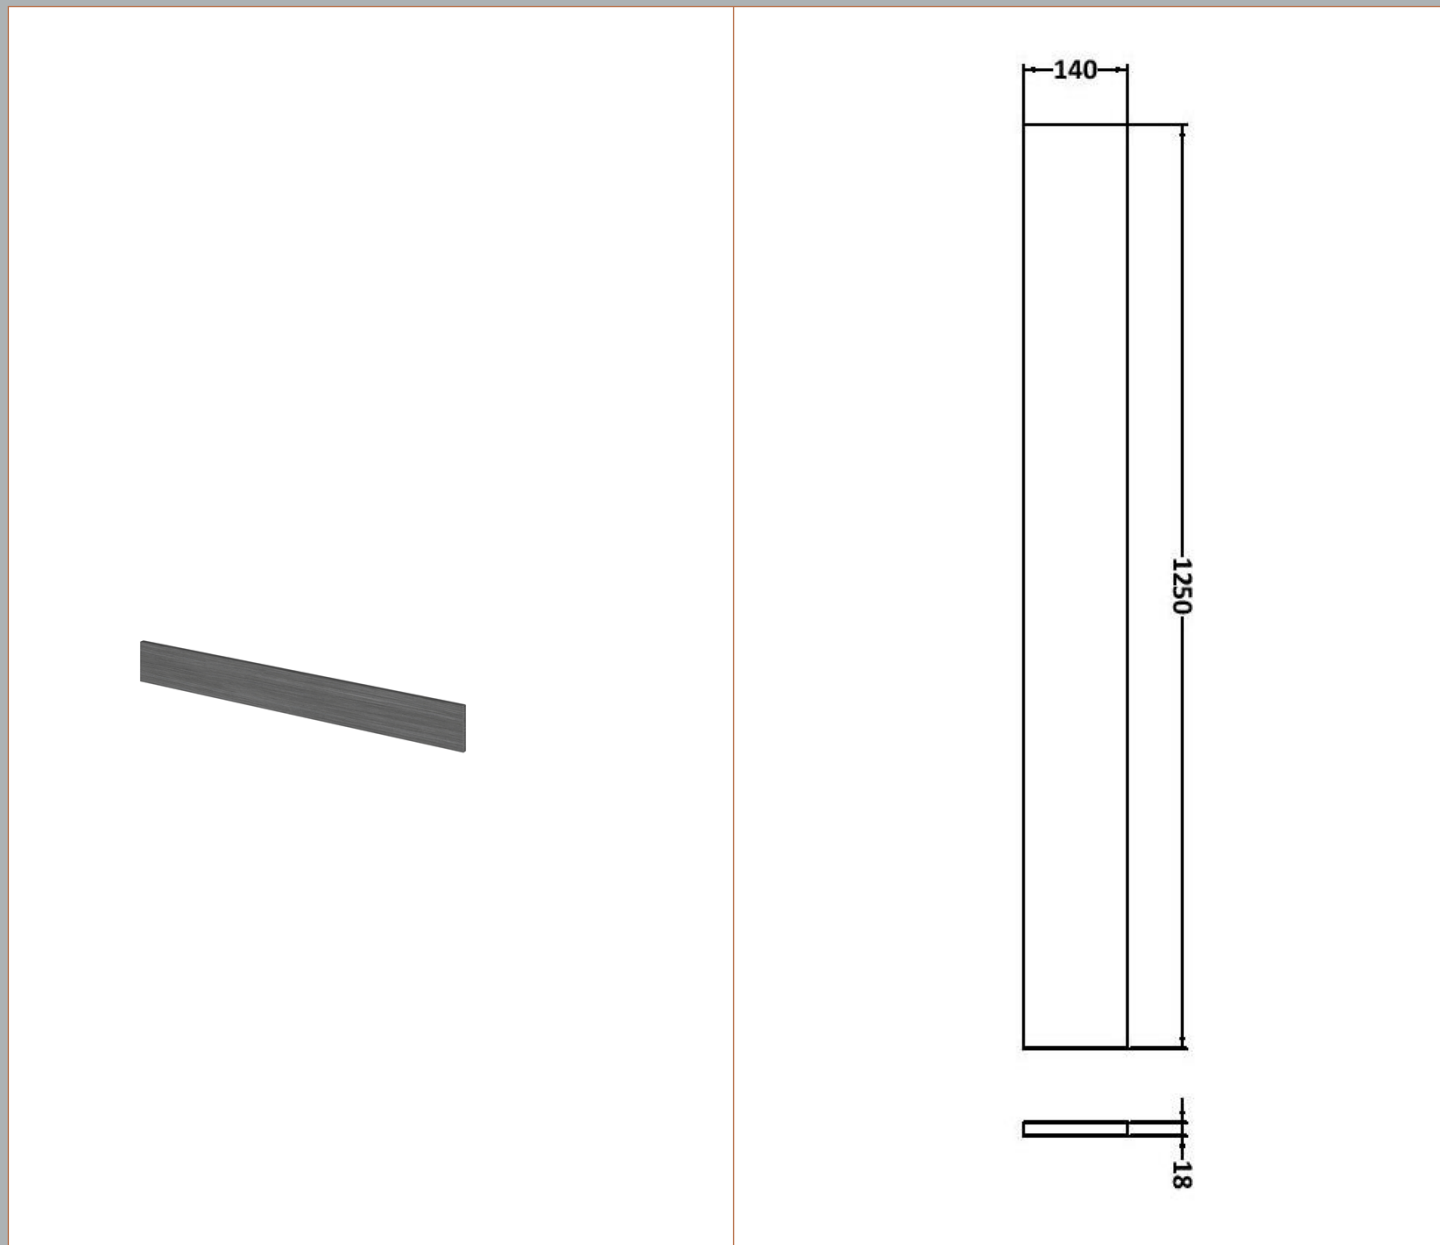

Sales Code: CBI512

Description: 1200mm Combination - Fd Option 2 - Rh

Packaging Details

Barcode: 5055275887707

Sales Code: OFF508

Description: 600 Vanity Unit (355mm Deep)

Product Dimensions

Height (mm):	864
Width (mm):	600
Depth (mm):	355
Nett Weight (kg):	20.5

Sales Code: OFF581

Description: 300 Base Unit (255mm Deep)

Product Dimensions

Height (mm):	864
Width (mm):	300
Depth (mm):	255
Nett Weight (kg):	11

Packaging Dimensions

Height (mm):	290
Width (mm):	325
Depth (mm):	875
Gross Weight (kg):	11.5

Sales Code: PMB414R

Description: 1200 L Shaped Polymarble Basin Rh

Product Dimensions

Height (mm):	135
Width (mm):	1203
Depth (mm):	355
Nett Weight (kg):	17

Packaging Dimensions

Height (mm):	190
Width (mm):	420
Depth (mm):	1260
Gross Weight (kg):	17

Basins: Tap Hole: One Taphole Chain Stay Hole: No
 Template: Not Required Waste Type Req: Slotted
 Overflow Inc: Yes Overflow Cover: Yes
 Inner Bowl Depth (mm): 103mm

Sales Code: OFF591

Description: 1.25M Continuous Plinth (1250X140x18mm)