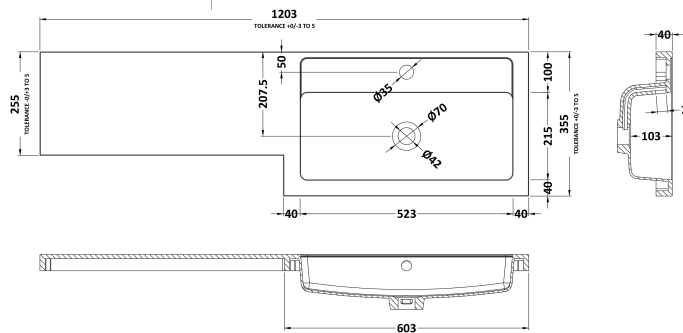

Packaging Dimensions

Height (mm):	375
Width (mm):	620
Depth (mm):	900
Gross Weight (kg):	21

Packaging Data

Box Colour:	Brown Cardboard Box
Box Qty:	1
Label Size:	100 x 50
Label Colour:	White Label
Label Qty:	2

Sales Code: OFF581

Description: 300 Base Unit (255mm Deep)

Product Dimensions

Height (mm):	864
Width (mm):	300
Depth (mm):	255
Nett Weight (kg):	11

Packaging Dimensions

Height (mm):	290
Width (mm):	325
Depth (mm):	875
Gross Weight (kg):	11.5

Packaging Data

Box Colour:	Brown Cardboard Box
Box Qty:	1
Label Size:	100 x 50
Label Colour:	White Label
Label Qty:	2

Outer Box Dimensions (If Applicable)

Height (mm):	
Width (mm):	
Depth (mm):	
Gross Weight (kg):	
Barcode:	5055275820063

Sales Code: PMB414R

Description: 1200 L Shaped Polymarble Basin Rh

Product Dimensions

Height (mm):	135
Width (mm):	1203
Depth (mm):	355
Nett Weight (kg):	17

Packaging Dimensions

Height (mm):	190
Width (mm):	420
Depth (mm):	1260
Gross Weight (kg):	17