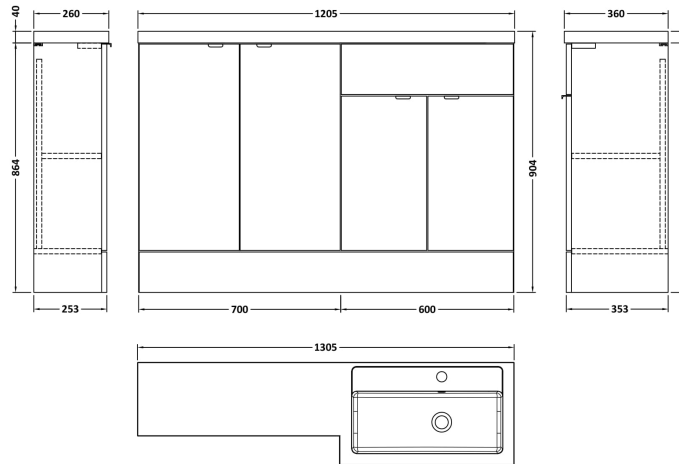

Sales Code: CBI512

Description: 1200mm Combination - Fd Option 2 - Rh

Packaging Details

Barcode: 5055275887707

Sales Code: OFF508

Description: 600 Vanity Unit (355mm Deep)

Product Dimensions

Height (mm):	864
Width (mm):	600
Depth (mm):	355
Nett Weight (kg):	20.5

Packaging Dimensions

Height (mm):	375
Width (mm):	620
Depth (mm):	900
Gross Weight (kg):	21

Packaging Data

Box Colour:	Brown Cardboard Box
Box Qty:	1
Label Size:	100 x 50
Label Colour:	White Label
Label Qty:	2

Sales Code: OFF581

Description: 300 Base Unit (255mm Deep)

Product Dimensions

Height (mm):	864
Width (mm):	300
Depth (mm):	255
Nett Weight (kg):	11

Packaging Dimensions

Height (mm):	290
Width (mm):	325
Depth (mm):	875
Gross Weight (kg):	11.5

Sales Code: PMB414R

Description: 1200 L Shaped Polymarble Basin Rh

Product Dimensions

Height (mm):	135
Width (mm):	1203
Depth (mm):	355
Nett Weight (kg):	17

Packaging Dimensions

Height (mm):	190
Width (mm):	420
Depth (mm):	1260
Gross Weight (kg):	17