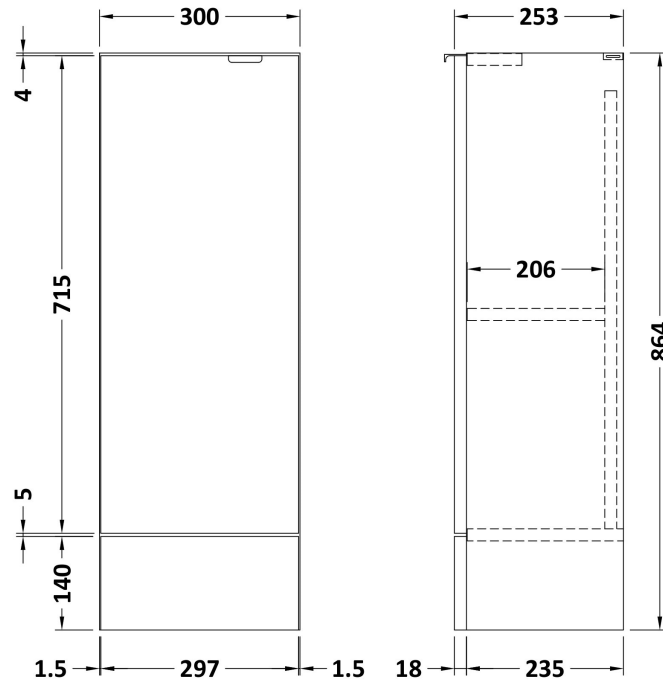

Sales Code: CBI512

Description: 1200mm Combination - Fd Option 2 - Rh

Packaging Details

Barcode: 5055275887707

Sales Code: OFF508

Description: 600 Vanity Unit (355mm Deep)

Product Dimensions

Height (mm):	864
Width (mm):	600
Depth (mm):	355
Nett Weight (kg):	20.5

Packaging Dimensions

Height (mm):	375
Width (mm):	620
Depth (mm):	900
Gross Weight (kg):	21

Packaging Data

Box Colour:	Brown Cardboard Box
Box Qty:	1
Label Size:	100 x 50
Label Colour:	White Label
Label Qty:	2

Sales Code: OFF581

Description: 300 Base Unit (255mm Deep)

Product Dimensions

Height (mm):	864
Width (mm):	300
Depth (mm):	255
Nett Weight (kg):	11

Packaging Dimensions

Height (mm):	290
Width (mm):	325
Depth (mm):	875
Gross Weight (kg):	11.5

Sales Code: PMB414R

Description: 1200 L Shaped Polymarble Basin Rh

Product Dimensions

Height (mm):	135
Width (mm):	1203
Depth (mm):	355
Nett Weight (kg):	17

Packaging Dimensions

Height (mm):	190
Width (mm):	420
Depth (mm):	1260
Gross Weight (kg):	17