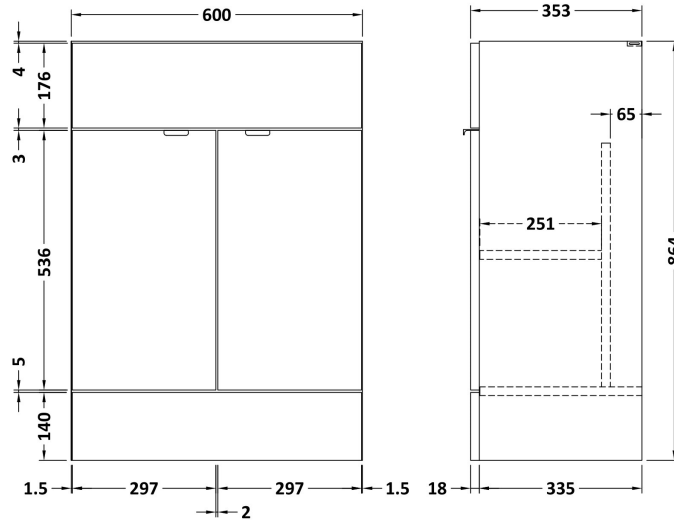

Sales Code: CBI512

Description: 1200mm Combination - Fd Option 2 - Rh

Packaging Details

Barcode: 5055275887707

Sales Code: OFF508

Description: 600 Vanity Unit (355mm Deep)

Product Dimensions

Height (mm):	864
Width (mm):	600
Depth (mm):	355
Nett Weight (kg):	20.5

Packaging Dimensions

Height (mm):	375
Width (mm):	620
Depth (mm):	900
Gross Weight (kg):	21

Packaging Data

Box Colour:	Brown Cardboard Box
Box Qty:	1
Label Size:	100 x 50
Label Colour:	White Label
Label Qty:	2

Sales Code: OFF581

Description: 300 Base Unit (255mm Deep)

Product Dimensions

Height (mm):	864
Width (mm):	300
Depth (mm):	255
Nett Weight (kg):	11

Packaging Dimensions

Height (mm):	290
Width (mm):	325
Depth (mm):	875
Gross Weight (kg):	11.5

Sales Code: PMB414R

Description: 1200 L Shaped Polymarble Basin Rh

Product Dimensions

Height (mm):	135
Width (mm):	1203
Depth (mm):	355
Nett Weight (kg):	17

Packaging Dimensions

Height (mm):	190
Width (mm):	420
Depth (mm):	1260
Gross Weight (kg):	17