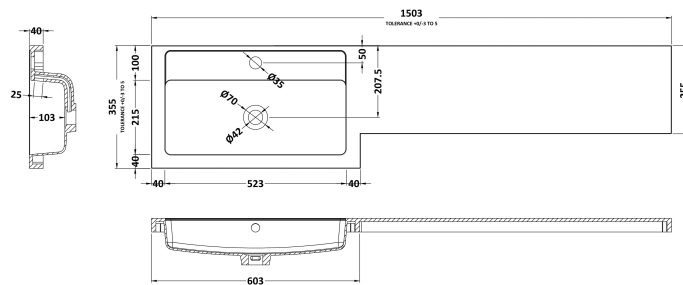

Sales Code: OFF581

Description: 300 Base Unit (255mm Deep)

Product Dimensions

Height (mm):	864
Width (mm):	300
Depth (mm):	255
Nett Weight (kg):	11

Packaging Dimensions

Height (mm):	290
Width (mm):	325
Depth (mm):	875
Gross Weight (kg):	11.5

Sales Code: OFF591

Description: 1.25M Continuous Plinth (1250X140x18mm)

Product Dimensions

Height (mm):	1250
Width (mm):	145
Depth (mm):	18
Nett Weight (kg):	2

Packaging Dimensions

Height (mm):	20
Width (mm):	150
Depth (mm):	1260
Gross Weight (kg):	2

Packaging Data

Box Colour:	Brown Cardboard Box
Box Qty:	1
Label Size:	100 x 50
Label Colour:	White Label
Label Qty:	2

Outer Box Dimensions (If Applicable)

Height (mm):	
Width (mm):	
Depth (mm):	
Gross Weight (kg):	
Barcode:	5055275828380

Sales Code: PMB415L

Description: 1500 L Shaped Polymarble Basin Lh

Product Dimensions

Height (mm):	135
Width (mm):	1503
Depth (mm):	355
Nett Weight (kg):	21

Packaging Dimensions

Height (mm):	190
Width (mm):	420
Depth (mm):	1570
Gross Weight (kg):	21