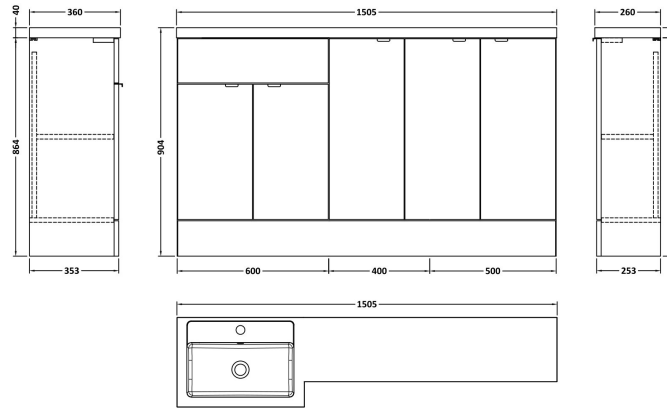

Sales Code: CBI517

Description: 1500mm Combination - Fd Option 3 - Lh

Packaging Details

Barcode: 5055275887752

Sales Code: OFF508

Description: 600 Vanity Unit (355mm Deep)

Product Dimensions

Height (mm):	864
Width (mm):	600
Depth (mm):	355
Nett Weight (kg):	20.5

Packaging Dimensions

Height (mm):	375
Width (mm):	620
Depth (mm):	900
Gross Weight (kg):	21

Packaging Data

Box Colour:	Brown Cardboard Box
Box Qty:	1
Label Size:	100 x 50
Label Colour:	White Label
Label Qty:	2

Sales Code: OFF581

Description: 300 Base Unit (255mm Deep)

Product Dimensions

Height (mm):	864
Width (mm):	300
Depth (mm):	255
Nett Weight (kg):	11

Packaging Dimensions

Height (mm):	290
Width (mm):	325
Depth (mm):	875
Gross Weight (kg):	11.5

Sales Code: PMB415L

Description: 1500 L Shaped Polymarble Basin Lh

Product Dimensions

Height (mm):	135
Width (mm):	1503
Depth (mm):	355
Nett Weight (kg):	21

Packaging Dimensions

Height (mm):	190
Width (mm):	420
Depth (mm):	1570
Gross Weight (kg):	21