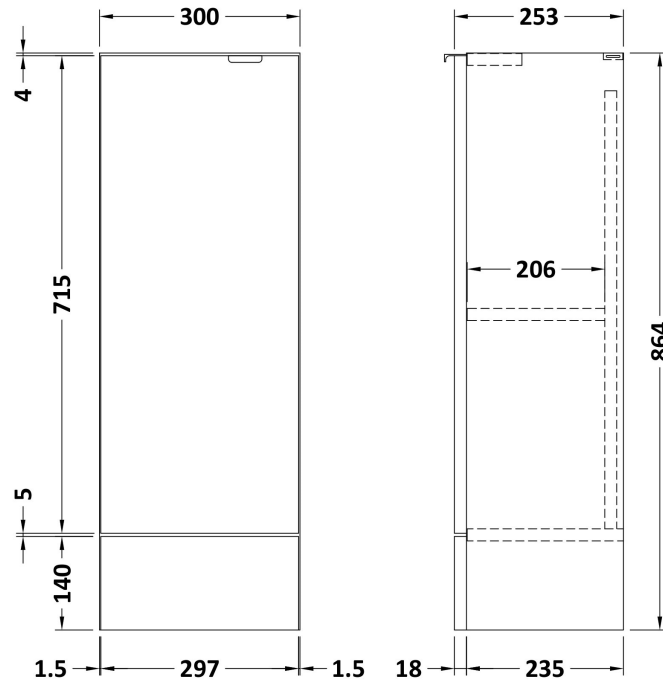

Sales Code: CBI517

Description: 1500mm Combination - Fd Option 3 - Lh

Packaging Details

Barcode: 5055275887752

Sales Code: OFF508

Description: 600 Vanity Unit (355mm Deep)

Product Dimensions

Height (mm):	864
Width (mm):	600
Depth (mm):	355
Nett Weight (kg):	20.5

Packaging Dimensions

Height (mm):	375
Width (mm):	620
Depth (mm):	900
Gross Weight (kg):	21

Packaging Data

Box Colour:	Brown Cardboard Box
Box Qty:	1
Label Size:	100 x 50
Label Colour:	White Label
Label Qty:	2

Sales Code: OFF581

Description: 300 Base Unit (255mm Deep)

Product Dimensions

Height (mm):	864
Width (mm):	300
Depth (mm):	255
Nett Weight (kg):	11

Packaging Dimensions

Height (mm):	290
Width (mm):	325
Depth (mm):	875
Gross Weight (kg):	11.5

Packaging Data

Box Colour:	Brown Cardboard Box
Box Qty:	1
Label Size:	100 x 50
Label Colour:	White Label
Label Qty:	2

Outer Box Dimensions (If Applicable)

Height (mm):	
Width (mm):	
Depth (mm):	
Gross Weight (kg):	
Barcode:	5055275820063