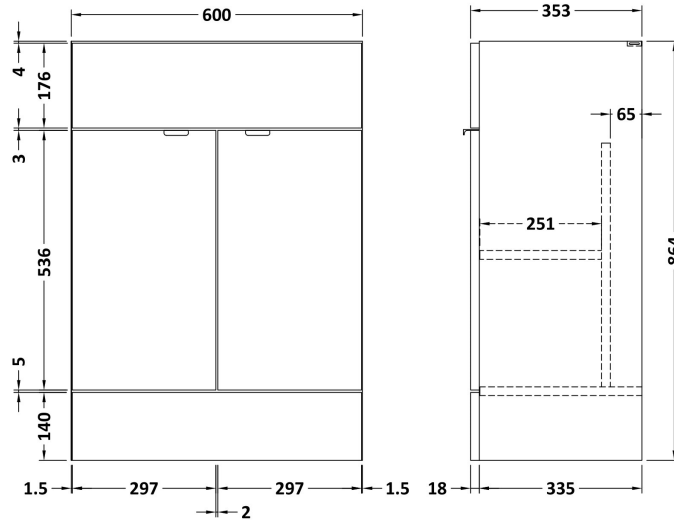

Sales Code: CBI517

Description: 1500mm Combination - Fd Option 3 - Lh

Packaging Details

Barcode: 5055275887752

Sales Code: OFF508

Description: 600 Vanity Unit (355mm Deep)

Product Dimensions

Height (mm):	864
Width (mm):	600
Depth (mm):	355
Nett Weight (kg):	20.5

Packaging Dimensions

Height (mm):	375
Width (mm):	620
Depth (mm):	900
Gross Weight (kg):	21

Packaging Data

Box Colour:	Brown Cardboard Box
Box Qty:	1
Label Size:	100 x 50
Label Colour:	White Label
Label Qty:	2

Sales Code: OFF581

Description: 300 Base Unit (255mm Deep)

Product Dimensions

Height (mm):	864
Width (mm):	300
Depth (mm):	255
Nett Weight (kg):	11

Packaging Dimensions

Height (mm):	290
Width (mm):	325
Depth (mm):	875
Gross Weight (kg):	11.5

Sales Code: PMB415L

Description: 1500 L Shaped Polymarble Basin Lh

Product Dimensions

Height (mm):	135
Width (mm):	1503
Depth (mm):	355
Nett Weight (kg):	21

Packaging Dimensions

Height (mm):	190
Width (mm):	420
Depth (mm):	1570
Gross Weight (kg):	21