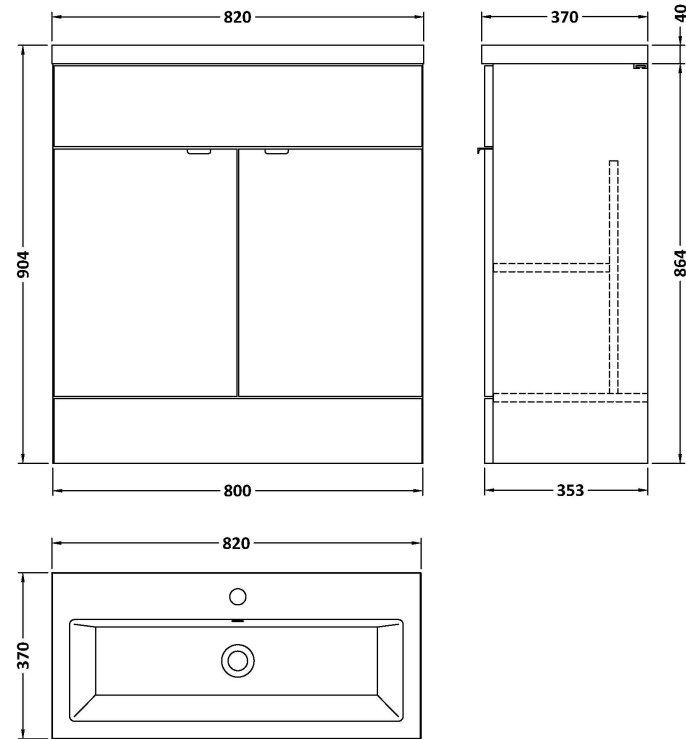

Sales Code: CBI528A

Description: 800mm Fd Vanity Unit & Basin

Packaging Details

Barcode: 5056211889656

Sales Code: OFF509

Description: 800 Vanity Unit (355mm Deep)

Product Dimensions

Height (mm):	864
Width (mm):	800
Depth (mm):	355
Nett Weight (kg):	24.5

Packaging Dimensions

Height (mm):	900
Width (mm):	825
Depth (mm):	375
Gross Weight (kg):	25

Packaging Data

Box Colour:	Brown Cardboard Box
Box Qty:	1
Label Size:	100 x 50
Label Colour:	White Label
Label Qty:	2

Outer Box Dimensions (If Applicable)

Height (mm):	
Width (mm):	
Depth (mm):	
Gross Weight (kg):	
Barcode:	5055275868805

Product Details

Country of Origin:	United Kingdom
Fitting Instruction:	No
CE & UKCA:	N/A
FSC Certified Materials:	Yes
Colour:	Anthracite Woodgrain
Construction Method:	Cam & Wood Dowel
Construction Type:	Rigid
Cabinet Finish:	MFC Textured Woodgrain
Fascia Finish:	MFC Textured Woodgrain
Cabinet Thickness (mm):	18
Fascia Thickness (mm):	18
Drawer Included:	No
Drawer Type:	Not Applicable
No of Shelves:	1
Hinge Type:	95 Degree Clip-On Soft Close
Hinge Included:	Yes
Adjustable Legs:	No
Fixings Included:	Yes
Handle Style:	Contemporary
Waste Shroud:	No
Handle Included:	Yes
Handle Type:	Wrapover

Sales Code: CBM315

Description: Ceramic Rear Tap Basin 805X360

Product Dimensions

Height (mm):	150
Width (mm):	805
Depth (mm):	360
Nett Weight (kg):	12

Packaging Dimensions

Height (mm):	855
Width (mm):	420
Depth (mm):	200
Gross Weight (kg):	12