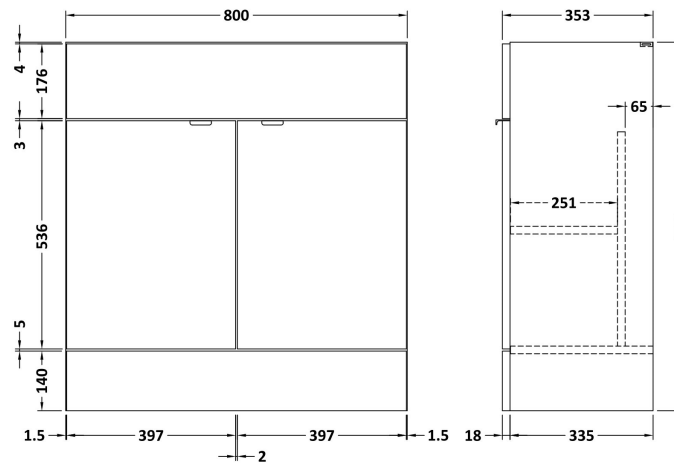

Sales Code: CBI528A

Description: 800mm Fd Vanity Unit & Basin

Packaging Details

Barcode: 5056211889656

Sales Code: OFF509

Description: 800 Vanity Unit (355mm Deep)

Product Dimensions

Height (mm):	864
Width (mm):	800
Depth (mm):	355
Nett Weight (kg):	24.5

Packaging Dimensions

Height (mm):	900
Width (mm):	825
Depth (mm):	375
Gross Weight (kg):	25

Packaging Data

Box Colour:	Brown Cardboard Box
Box Qty:	1
Label Size:	100 x 50
Label Colour:	White Label
Label Qty:	2

Sales Code: CBM315

Description: Ceramic Rear Tap Basin 805X360

Product Dimensions

Height (mm):	150
Width (mm):	805
Depth (mm):	360
Nett Weight (kg):	12

Packaging Dimensions

Height (mm):	855
Width (mm):	420
Depth (mm):	200
Gross Weight (kg):	12

Packaging Data

Box Colour:	Brown Cardboard Box - Printed
Box Qty:	1
Label Size:	100 x 50
Label Colour:	White Label
Label Qty:	2

Outer Box Dimensions (If Applicable)

Height (mm):	
Width (mm):	
Depth (mm):	
Gross Weight (kg):	
Barcode:	5056211875796