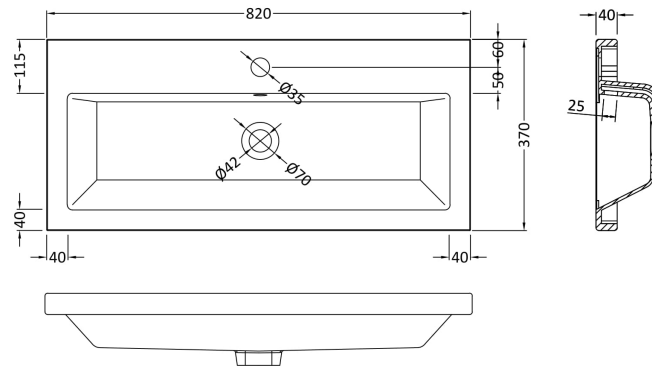

Sales Code: CBI528A

Description: 800mm Fd Vanity Unit & Basin

Packaging Details

Barcode: 5056211889656

Sales Code: OFF509

Description: 800 Vanity Unit (355mm Deep)

Product Dimensions

Height (mm):	864
Width (mm):	800
Depth (mm):	355
Nett Weight (kg):	24.5

Packaging Dimensions

Height (mm):	900
Width (mm):	825
Depth (mm):	375
Gross Weight (kg):	25

Packaging Data

Box Colour:	Brown Cardboard Box
Box Qty:	1
Label Size:	100 x 50
Label Colour:	White Label
Label Qty:	2

Outer Box Dimensions (If Applicable)

Height (mm):	
Width (mm):	
Depth (mm):	
Gross Weight (kg):	
Barcode:	5055275868805

Product Details

Country of Origin:	United Kingdom
Fitting Instruction:	No
CE & UKCA:	N/A
FSC Certified Materials:	Yes
Colour:	Anthracite Woodgrain
Construction Method:	Cam & Wood Dowel
Construction Type:	Rigid
Cabinet Finish:	MFC Textured Woodgrain
Fascia Finish:	MFC Textured Woodgrain
Cabinet Thickness (mm):	18
Fascia Thickness (mm):	18
Drawer Included:	No
Drawer Type:	Not Applicable
No of Shelves:	1
Hinge Type:	95 Degree Clip-On Soft Close
Hinge Included:	Yes
Adjustable Legs:	No
Fixings Included:	Yes
Handle Style:	Contemporary
Waste Shroud:	No
Handle Included:	Yes
Handle Type:	Wrapover

Sales Code: CBM315

Description: Ceramic Rear Tap Basin 805X360

Product Dimensions

Height (mm):	150
Width (mm):	805
Depth (mm):	360
Nett Weight (kg):	12

Packaging Dimensions

Height (mm):	855
Width (mm):	420
Depth (mm):	200
Gross Weight (kg):	12