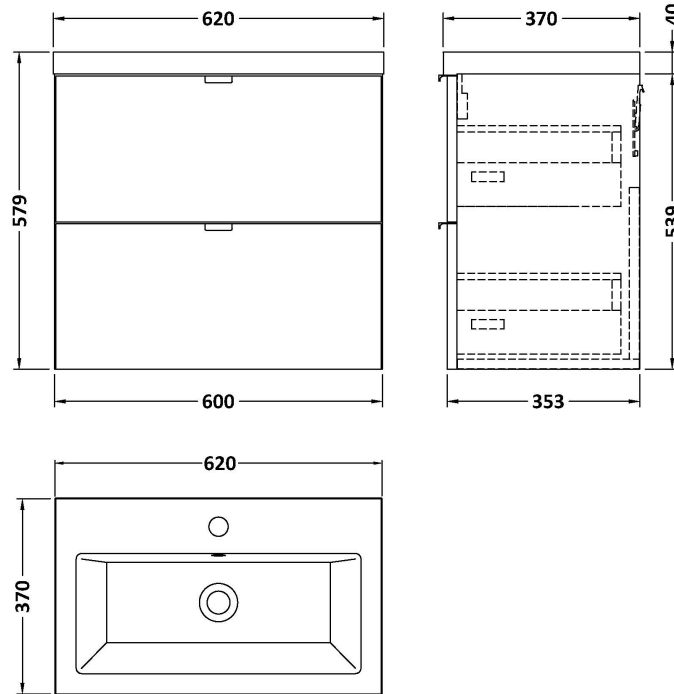

Sales Code: CBI530A

Description: 600 Wall Hung 2-Drawer Unit & Basin

Packaging Details

Barcode: 5056211889496

Sales Code: OFF537

Description: 600 2-Drawer Wall Hung Unit

Product Dimensions

Height (mm):	540
Width (mm):	600
Depth (mm):	353
Nett Weight (kg):	21

Packaging Dimensions

Height (mm):	375
Width (mm):	620
Depth (mm):	560
Gross Weight (kg):	21.5

Packaging Data

Box Colour:	Brown Cardboard Box
Box Qty:	1
Label Size:	100 x 50
Label Colour:	White Label
Label Qty:	2

Outer Box Dimensions (If Applicable)

Height (mm):	
Width (mm):	
Depth (mm):	
Gross Weight (kg):	
Barcode:	5056211812951

Product Details

Country of Origin:	United Kingdom
Fitting Instruction:	No
CE & UKCA:	N/A
FSC Certified Materials:	Yes
Colour:	Anthracite Woodgrain
Construction Method:	Cam & Wood Dowel
Construction Type:	Rigid
Cabinet Finish:	MFC Textured Woodgrain
Fascia Finish:	MFC Textured Woodgrain
Cabinet Thickness (mm):	18
Fascia Thickness (mm):	18
Drawer Included:	Yes
Drawer Type:	80mm High Metal Softclose
No of Shelves:	0
Hinge Type:	Not Applicable
Hinge Included:	Not Applicable
Adjustable Legs:	No, Not Required
Fixings Included:	Yes
Handle Style:	Modern
Waste Shroud:	Yes
Handle Included:	Yes, Supplied
Handle Type:	Wrapover

Sales Code: CBM313

Description: Ceramic Rear Tap Basin 605X360

Product Dimensions

Height (mm):	150
Width (mm):	620
Depth (mm):	370
Nett Weight (kg):	10

Packaging Dimensions

Height (mm):	655
Width (mm):	420
Depth (mm):	200
Gross Weight (kg):	10