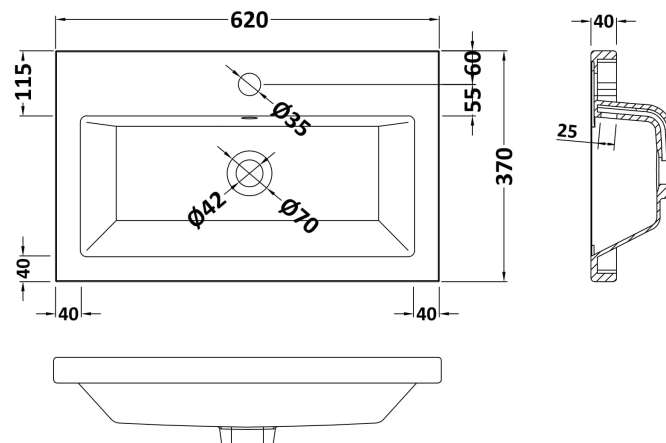

Packaging Dimensions

Height (mm):	375
Width (mm):	620
Depth (mm):	560
Gross Weight (kg):	21.5

Packaging Data

Box Colour:	Brown Cardboard Box
Box Qty:	1
Label Size:	100 x 50
Label Colour:	White Label
Label Qty:	2

Outer Box Dimensions (If Applicable)

Height (mm):	
Width (mm):	
Depth (mm):	
Gross Weight (kg):	
Barcode:	5056211812951

Product Details

Country of Origin:	United Kingdom
Fitting Instruction:	No
CE & UKCA:	N/A
FSC Certified Materials:	Yes
Colour:	Anthracite Woodgrain
Construction Method:	Cam & Wood Dowel
Construction Type:	Rigid
Cabinet Finish:	MFC Textured Woodgrain
Fascia Finish:	MFC Textured Woodgrain
Cabinet Thickness (mm):	18
Fascia Thickness (mm):	18
Drawer Included:	Yes
Drawer Type:	80mm High Metal Softclose
No of Shelves:	0
Hinge Type:	Not Applicable
Hinge Included:	Not Applicable
Adjustable Legs:	No, Not Required
Fixings Included:	Yes
Handle Style:	Modern
Waste Shroud:	Yes
Handle Included:	Yes, Supplied
Handle Type:	Wrapover

Sales Code: CBM313

Description: Ceramic Rear Tap Basin 605X360

Product Dimensions

Height (mm):	150
Width (mm):	620
Depth (mm):	370
Nett Weight (kg):	10

Packaging Dimensions

Height (mm):	655
Width (mm):	420
Depth (mm):	200
Gross Weight (kg):	10

Packaging Data

Box Colour:	Brown Cardboard Box - Printed
Box Qty:	1
Label Size:	100 x 50
Label Colour:	White Label
Label Qty:	2

Outer Box Dimensions (If Applicable)

Height (mm):	
Width (mm):	
Depth (mm):	
Gross Weight (kg):	
Barcode:	5056211875833