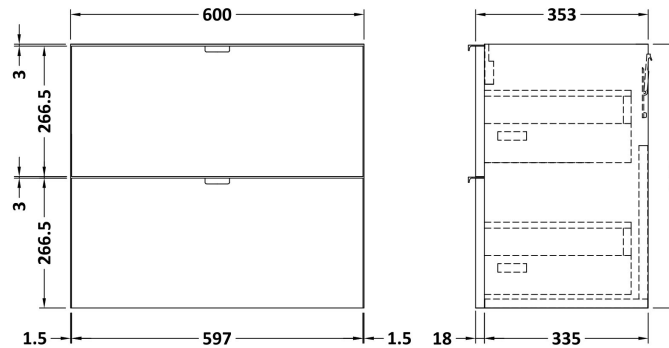

Sales Code: CBI530A

Description: 600 Wall Hung 2-Drawer Unit & Basin

Packaging Details

Barcode: 5056211889496

Sales Code: OFF537

Description: 600 2-Drawer Wall Hung Unit

Product Dimensions

Height (mm):	540
Width (mm):	600
Depth (mm):	353
Nett Weight (kg):	21

Packaging Dimensions

Height (mm):	375
Width (mm):	620
Depth (mm):	560
Gross Weight (kg):	21.5

Packaging Data

Box Colour:	Brown Cardboard Box
Box Qty:	1
Label Size:	100 x 50
Label Colour:	White Label
Label Qty:	2

Sales Code: CBM313

Description: Ceramic Rear Tap Basin 605X360

Product Dimensions

Height (mm):	150
Width (mm):	620
Depth (mm):	370
Nett Weight (kg):	10

Packaging Dimensions

Height (mm):	655
Width (mm):	420
Depth (mm):	200
Gross Weight (kg):	10

Packaging Data

Box Colour:	Brown Cardboard Box - Printed
Box Qty:	1
Label Size:	100 x 50
Label Colour:	White Label
Label Qty:	2

Outer Box Dimensions (If Applicable)

Height (mm):	
Width (mm):	
Depth (mm):	
Gross Weight (kg):	
Barcode:	5056211875833