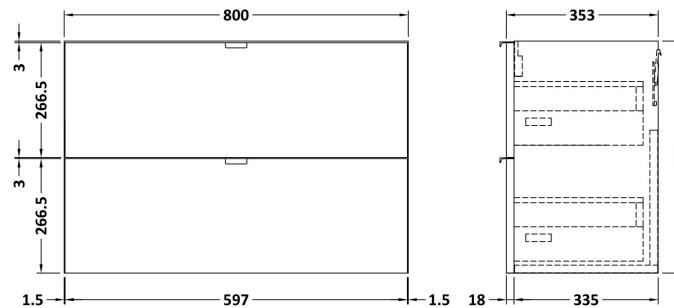

Sales Code: CBI531A

Description: 800 Wall Hung 2-Drawer Unit & Basin

Packaging Details

Barcode: 5056211889663

Sales Code: OFF539

Description: 800 2-Drawer Wall Hung Unit

Product Dimensions

Height (mm):	540
Width (mm):	800
Depth (mm):	353
Nett Weight (kg):	25.5

Packaging Dimensions

Height (mm):	375
Width (mm):	820
Depth (mm):	560
Gross Weight (kg):	26

Packaging Data

Box Colour:	Brown Cardboard Box
Box Qty:	1
Label Size:	100 x 50
Label Colour:	White Label
Label Qty:	2

Sales Code: CBM315

Description: Ceramic Rear Tap Basin 805X360

Product Dimensions

Height (mm):	150
Width (mm):	805
Depth (mm):	360
Nett Weight (kg):	12

Packaging Dimensions

Height (mm):	855
Width (mm):	420
Depth (mm):	200
Gross Weight (kg):	12

Packaging Data

Box Colour:	Brown Cardboard Box - Printed
Box Qty:	1
Label Size:	100 x 50
Label Colour:	White Label
Label Qty:	2

Outer Box Dimensions (If Applicable)

Height (mm):	
Width (mm):	
Depth (mm):	
Gross Weight (kg):	
Barcode:	5056211875796