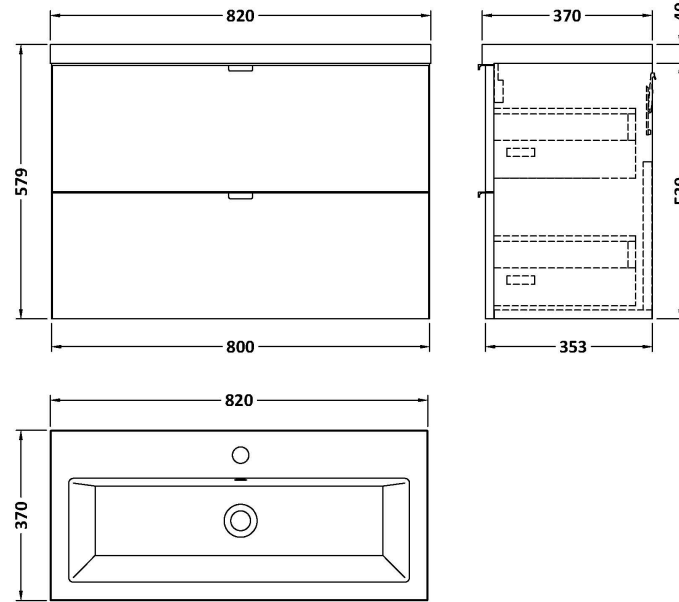

Sales Code: CBI531A

Description: 800 Wall Hung 2-Drawer Unit & Basin

Packaging Details

Barcode: 5056211889663

Sales Code: OFF539

Description: 800 2-Drawer Wall Hung Unit

Product Dimensions

Height (mm):	540
Width (mm):	800
Depth (mm):	353
Nett Weight (kg):	25.5

Packaging Dimensions

Height (mm):	375
Width (mm):	820
Depth (mm):	560
Gross Weight (kg):	26

Packaging Data

Box Colour:	Brown Cardboard Box
Box Qty:	1
Label Size:	100 x 50
Label Colour:	White Label
Label Qty:	2

Outer Box Dimensions (If Applicable)

Height (mm):	
Width (mm):	
Depth (mm):	
Gross Weight (kg):	
Barcode:	5056211812982

Product Details

Country of Origin:	United Kingdom
Fitting Instruction:	No
CE & UKCA:	N/A
FSC Certified Materials:	Yes
Colour:	Anthracite Woodgrain
Construction Method:	Cam & Wood Dowel
Construction Type:	Rigid
Cabinet Finish:	MFC Textured Woodgrain
Fascia Finish:	MFC Textured Woodgrain
Cabinet Thickness (mm):	18
Fascia Thickness (mm):	18
Drawer Included:	Yes
Drawer Type:	80mm High Metal Softclose
No of Shelves:	0
Hinge Type:	Not Applicable
Hinge Included:	Not Applicable
Adjustable Legs:	No, Not Required
Fixings Included:	Yes
Handle Style:	Modern
Waste Shroud:	Yes
Handle Included:	Yes, Supplied
Handle Type:	Wrapover

Sales Code: CBM315

Description: Ceramic Rear Tap Basin 805X360

Product Dimensions

Height (mm):	150
Width (mm):	805
Depth (mm):	360
Nett Weight (kg):	12

Packaging Dimensions

Height (mm):	855
Width (mm):	420
Depth (mm):	200
Gross Weight (kg):	12