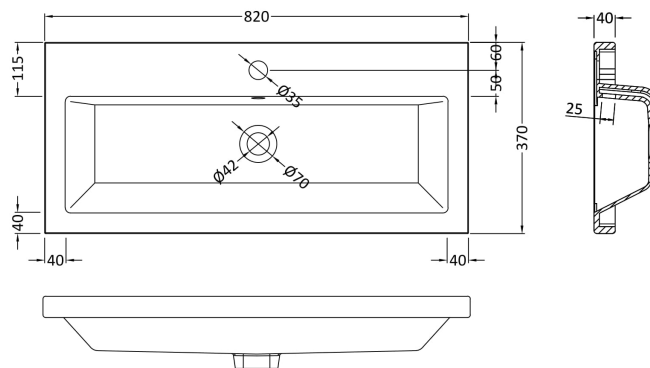

Packaging Dimensions

Height (mm):	375
Width (mm):	820
Depth (mm):	560
Gross Weight (kg):	26

Packaging Data

Box Colour:	Brown Cardboard Box
Box Qty:	1
Label Size:	100 x 50
Label Colour:	White Label
Label Qty:	2

Outer Box Dimensions (If Applicable)

Height (mm):	
Width (mm):	
Depth (mm):	
Gross Weight (kg):	
Barcode:	5056211812982

Product Details

Country of Origin:	United Kingdom
Fitting Instruction:	No
CE & UKCA:	N/A
FSC Certified Materials:	Yes
Colour:	Anthracite Woodgrain
Construction Method:	Cam & Wood Dowel
Construction Type:	Rigid
Cabinet Finish:	MFC Textured Woodgrain
Fascia Finish:	MFC Textured Woodgrain
Cabinet Thickness (mm):	18
Fascia Thickness (mm):	18
Drawer Included:	Yes
Drawer Type:	80mm High Metal Softclose
No of Shelves:	0
Hinge Type:	Not Applicable
Hinge Included:	Not Applicable
Adjustable Legs:	No, Not Required
Fixings Included:	Yes
Handle Style:	Modern
Waste Shroud:	Yes
Handle Included:	Yes, Supplied
Handle Type:	Wrapover

Sales Code: CBM315

Description: Ceramic Rear Tap Basin 805X360

Product Dimensions

Height (mm):	150
Width (mm):	805
Depth (mm):	360
Nett Weight (kg):	12

Packaging Dimensions

Height (mm):	855
Width (mm):	420
Depth (mm):	200
Gross Weight (kg):	12

Packaging Data

Box Colour:	Brown Cardboard Box - Printed
Box Qty:	1
Label Size:	100 x 50
Label Colour:	White Label
Label Qty:	2

Outer Box Dimensions (If Applicable)

Height (mm):	
Width (mm):	
Depth (mm):	
Gross Weight (kg):	
Barcode:	5056211875796