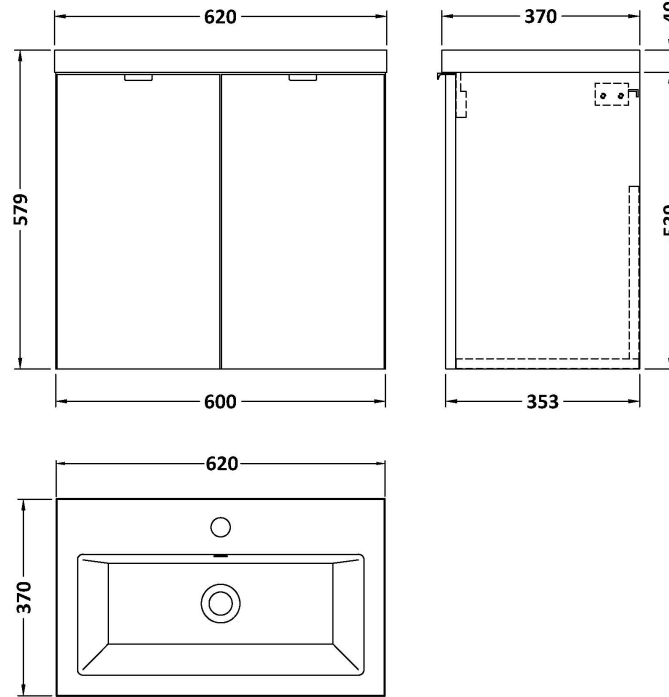

Sales Code: CBI536A

Description: 600 2-Door Wall Hung Unit & Basin

Packaging Details

Barcode: 5056211889502

Sales Code: OFF566

Description: 600 Wall Hung 2-Door

Product Dimensions

Height (mm):	540
Width (mm):	600
Depth (mm):	353
Nett Weight (kg):	13

Packaging Dimensions

Height (mm):	375
Width (mm):	625
Depth (mm):	560
Gross Weight (kg):	13.5

Packaging Data

Box Colour:	Brown Cardboard Box
Box Qty:	1
Label Size:	100 x 50
Label Colour:	White Label
Label Qty:	2

Outer Box Dimensions (If Applicable)

Height (mm):	
Width (mm):	
Depth (mm):	
Gross Weight (kg):	
Barcode:	5056211816447

Product Details

Country of Origin:	United Kingdom
Fitting Instruction:	No
CE & UKCA:	N/A
FSC Certified Materials:	Yes
Colour:	Black Woodgrain
Construction Method:	Cam & Wood Dowel
Construction Type:	Rigid
Cabinet Finish:	MFC Textured Woodgrain
Fascia Finish:	MFC Textured Woodgrain
Cabinet Thickness (mm):	18
Fascia Thickness (mm):	18
Drawer Included:	No
Drawer Type:	Not Applicable
No of Shelves:	0
Hinge Type:	95 Degree Clip-On Soft Close
Hinge Included:	Yes, Supplied
Adjustable Legs:	No, Not Required
Fixings Included:	Yes
Handle Style:	Modern
Waste Shroud:	No
Handle Included:	Yes, Supplied
Handle Type:	Wrapover

Sales Code: CBM313

Description: Ceramic Rear Tap Basin 605X360

Product Dimensions

Height (mm):	150
Width (mm):	620
Depth (mm):	370
Nett Weight (kg):	10

Packaging Dimensions

Height (mm):	655
Width (mm):	420
Depth (mm):	200
Gross Weight (kg):	10