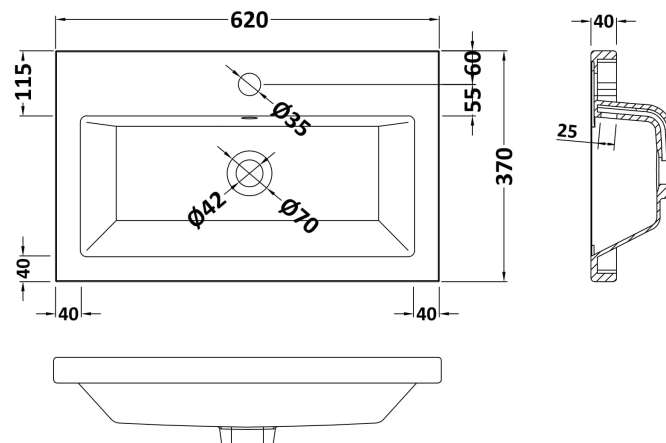

Packaging Dimensions

Height (mm):	375
Width (mm):	625
Depth (mm):	560
Gross Weight (kg):	13.5

Packaging Data

Box Colour:	Brown Cardboard Box
Box Qty:	1
Label Size:	100 x 50
Label Colour:	White Label
Label Qty:	2

Outer Box Dimensions (If Applicable)

Height (mm):	
Width (mm):	
Depth (mm):	
Gross Weight (kg):	
Barcode:	5056211816447

Product Details

Country of Origin:	United Kingdom
Fitting Instruction:	No
CE & UKCA:	N/A
FSC Certified Materials:	Yes
Colour:	Black Woodgrain
Construction Method:	Cam & Wood Dowel
Construction Type:	Rigid
Cabinet Finish:	MFC Textured Woodgrain
Fascia Finish:	MFC Textured Woodgrain
Cabinet Thickness (mm):	18
Fascia Thickness (mm):	18
Drawer Included:	No
Drawer Type:	Not Applicable
No of Shelves:	0
Hinge Type:	95 Degree Clip-On Soft Close
Hinge Included:	Yes, Supplied
Adjustable Legs:	No, Not Required
Fixings Included:	Yes
Handle Style:	Modern
Waste Shroud:	No
Handle Included:	Yes, Supplied
Handle Type:	Wrapover

Sales Code: CBM313

Description: Ceramic Rear Tap Basin 605X360

Product Dimensions

Height (mm):	150
Width (mm):	620
Depth (mm):	370
Nett Weight (kg):	10

Packaging Dimensions

Height (mm):	655
Width (mm):	420
Depth (mm):	200
Gross Weight (kg):	10

Packaging Data

Box Colour:	Brown Cardboard Box - Printed
Box Qty:	1
Label Size:	100 x 50
Label Colour:	White Label
Label Qty:	2

Outer Box Dimensions (If Applicable)

Height (mm):	
Width (mm):	
Depth (mm):	
Gross Weight (kg):	
Barcode:	5056211875833