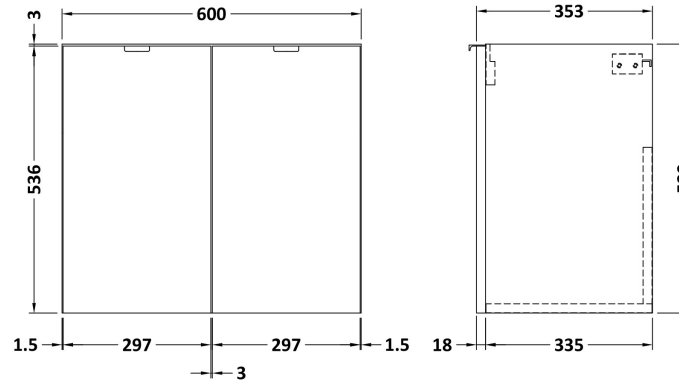

Sales Code: CBI536A

Description: 600 2-Door Wall Hung Unit & Basin

Packaging Details

Barcode: 5056211889502

Sales Code: OFF566

Description: 600 Wall Hung 2-Door

Product Dimensions

Height (mm):	540
Width (mm):	600
Depth (mm):	353
Nett Weight (kg):	13

Packaging Dimensions

Height (mm):	375
Width (mm):	625
Depth (mm):	560
Gross Weight (kg):	13.5

Packaging Data

Box Colour:	Brown Cardboard Box
Box Qty:	1
Label Size:	100 x 50
Label Colour:	White Label
Label Qty:	2

Sales Code: CBM313

Description: Ceramic Rear Tap Basin 605X360

Product Dimensions

Height (mm):	150
Width (mm):	620
Depth (mm):	370
Nett Weight (kg):	10

Packaging Dimensions

Height (mm):	655
Width (mm):	420
Depth (mm):	200
Gross Weight (kg):	10

Packaging Data

Box Colour:	Brown Cardboard Box - Printed
Box Qty:	1
Label Size:	100 x 50
Label Colour:	White Label
Label Qty:	2

Outer Box Dimensions (If Applicable)

Height (mm):	
Width (mm):	
Depth (mm):	
Gross Weight (kg):	
Barcode:	5056211875833