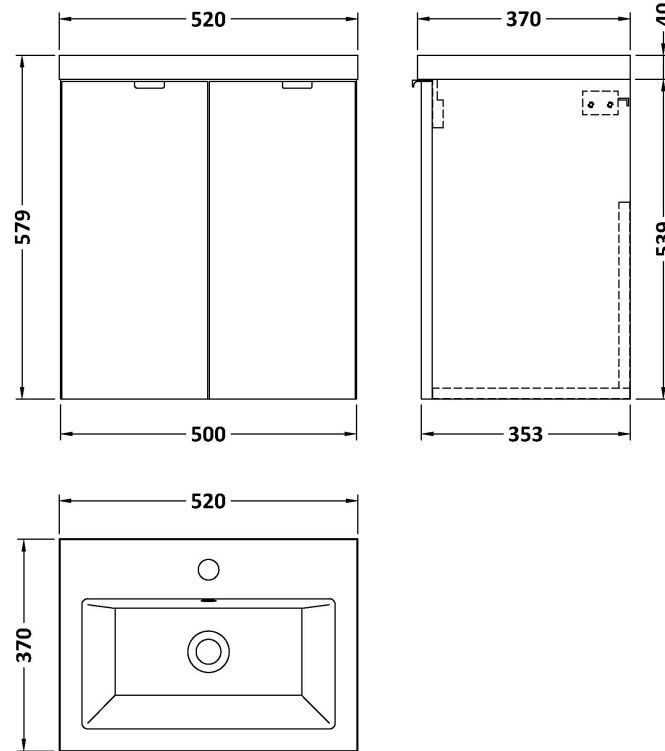

Sales Code: CBI540A

Description: 500 2-Door Wall Hung Unit & Basin

Packaging Details

Barcode: 5056211889281

Sales Code: OFF535

Description: 500 2-Door Wall Hung Unit (355mm)

Product Dimensions

Height (mm):	540
Width (mm):	500
Depth (mm):	353
Nett Weight (kg):	11.5

Packaging Dimensions

Height (mm):	560
Width (mm):	520
Depth (mm):	375
Gross Weight (kg):	12

Packaging Data

Box Colour:	Brown Cardboard Box
Box Qty:	1
Label Size:	100 x 50
Label Colour:	White Label
Label Qty:	2

Outer Box Dimensions (If Applicable)

Height (mm):	
Width (mm):	
Depth (mm):	
Gross Weight (kg):	
Barcode:	5056211848813

Product Details

Country of Origin:	United Kingdom
Fitting Instruction:	No
CE & UKCA:	N/A
FSC Certified Materials:	Yes
Colour:	Anthracite Woodgrain
Construction Method:	Cam & Wood Dowel
Construction Type:	Rigid
Cabinet Finish:	MFC Textured Woodgrain
Fascia Finish:	MFC Textured Woodgrain
Cabinet Thickness (mm):	18
Fascia Thickness (mm):	18
Drawer Included:	No
Drawer Type:	Not Applicable
No of Shelves:	0
Hinge Type:	95 Degree Clip-On Soft Close
Hinge Included:	Yes, Supplied
Adjustable Legs:	No, Not Required
Fixings Included:	Yes
Handle Style:	Modern
Waste Shroud:	No
Handle Included:	Yes, Supplied
Handle Type:	Wrapover

Sales Code: CBM312

Description: Ceramic Rear Tap Basin 505X360

Product Dimensions

Height (mm):	150
Width (mm):	520
Depth (mm):	370
Nett Weight (kg):	9

Packaging Dimensions

Height (mm):	555
Width (mm):	420
Depth (mm):	200
Gross Weight (kg):	9