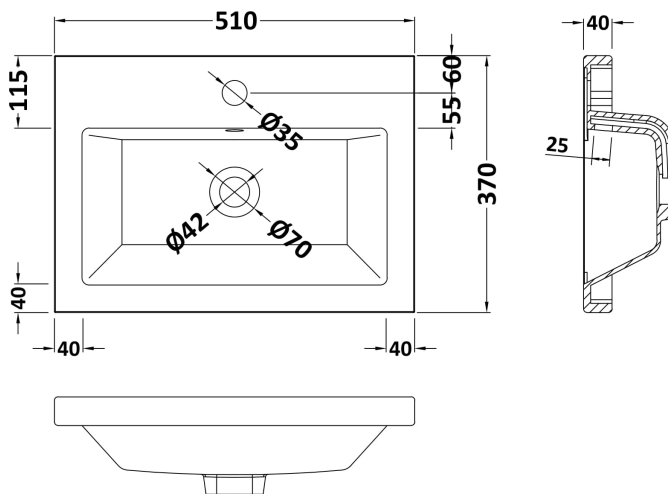

Packaging Dimensions

Height (mm):	560
Width (mm):	520
Depth (mm):	375
Gross Weight (kg):	12

Packaging Data

Box Colour:	Brown Cardboard Box
Box Qty:	1
Label Size:	100 x 50
Label Colour:	White Label
Label Qty:	2

Outer Box Dimensions (If Applicable)

Height (mm):	
Width (mm):	
Depth (mm):	
Gross Weight (kg):	
Barcode:	5056211848813

Product Details

Country of Origin:	United Kingdom
Fitting Instruction:	No
CE & UKCA:	N/A
FSC Certified Materials:	Yes
Colour:	Anthracite Woodgrain
Construction Method:	Cam & Wood Dowel
Construction Type:	Rigid
Cabinet Finish:	MFC Textured Woodgrain
Fascia Finish:	MFC Textured Woodgrain
Cabinet Thickness (mm):	18
Fascia Thickness (mm):	18
Drawer Included:	No
Drawer Type:	Not Applicable
No of Shelves:	0
Hinge Type:	95 Degree Clip-On Soft Close
Hinge Included:	Yes, Supplied
Adjustable Legs:	No, Not Required
Fixings Included:	Yes
Handle Style:	Modern
Waste Shroud:	No
Handle Included:	Yes, Supplied
Handle Type:	Wrapover

Sales Code: CBM312

Description: Ceramic Rear Tap Basin 505X360

Product Dimensions

Height (mm):	150
Width (mm):	520
Depth (mm):	370
Nett Weight (kg):	9

Packaging Dimensions

Height (mm):	555
Width (mm):	420
Depth (mm):	200
Gross Weight (kg):	9

Packaging Data

Box Colour:	Brown Cardboard Box - Printed
Box Qty:	1
Label Size:	100 x 50
Label Colour:	White Label
Label Qty:	2

Outer Box Dimensions (If Applicable)

Height (mm):	
Width (mm):	
Depth (mm):	
Gross Weight (kg):	
Barcode:	5056211875819