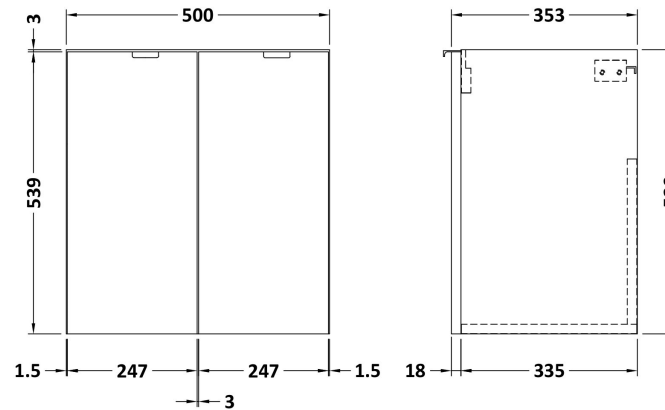

Sales Code: CBI540A

Description: 500 2-Door Wall Hung Unit & Basin

Packaging Details

Barcode: 5056211889281

Sales Code: OFF535

Description: 500 2-Door Wall Hung Unit (355mm)

Product Dimensions

Height (mm):	540
Width (mm):	500
Depth (mm):	353
Nett Weight (kg):	11.5

Packaging Dimensions

Height (mm):	560
Width (mm):	520
Depth (mm):	375
Gross Weight (kg):	12

Packaging Data

Box Colour:	Brown Cardboard Box
Box Qty:	1
Label Size:	100 x 50
Label Colour:	White Label
Label Qty:	2

Sales Code: CBM312

Description: Ceramic Rear Tap Basin 505X360

Product Dimensions

Height (mm):	150
Width (mm):	520
Depth (mm):	370
Nett Weight (kg):	9

Packaging Dimensions

Height (mm):	555
Width (mm):	420
Depth (mm):	200
Gross Weight (kg):	9

Packaging Data

Box Colour:	Brown Cardboard Box - Printed
Box Qty:	1
Label Size:	100 x 50
Label Colour:	White Label
Label Qty:	2

Outer Box Dimensions (If Applicable)

Height (mm):	
Width (mm):	
Depth (mm):	
Gross Weight (kg):	
Barcode:	5056211875819