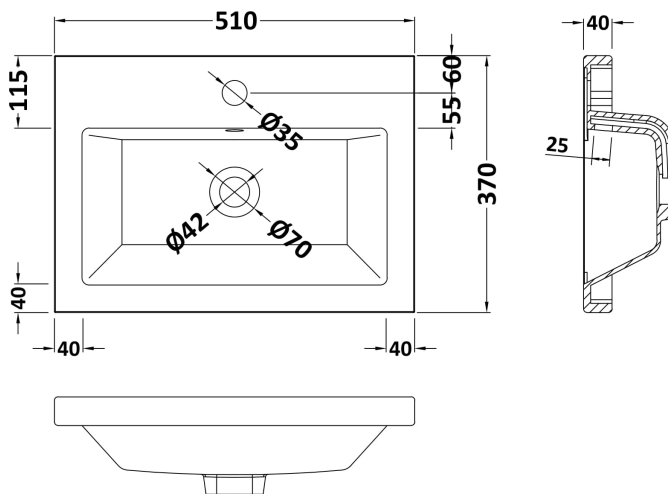

**Packaging Dimensions**

Height (mm):	560
Width (mm):	520
Depth (mm):	375
Gross Weight (kg):	19

**Packaging Data**

Box Colour:	Brown Cardboard Box
Box Qty:	1
Label Size:	100 x 50
Label Colour:	White Label
Label Qty:	2

**Outer Box Dimensions (If Applicable)**

Height (mm):	
Width (mm):	
Depth (mm):	
Gross Weight (kg):	
Barcode:	5056211848875

**Product Details**

Country of Origin:	United Kingdom
Fitting Instruction:	No
CE & UKCA:	N/A
FSC Certified Materials:	Yes
Colour:	Anthracite Woodgrain
Construction Method:	Cam & Wood Dowel
Construction Type:	Rigid
Cabinet Finish:	MFC Textured Woodgrain
Fascia Finish:	MFC Textured Woodgrain
Cabinet Thickness (mm):	18
Fascia Thickness (mm):	18
Drawer Included:	Yes
Drawer Type:	80mm High Metal Softclose
No of Shelves:	0
Hinge Type:	Not Applicable
Hinge Included:	Not Applicable
Adjustable Legs:	No, Not Required
Fixings Included:	Yes
Handle Style:	Modern
Waste Shroud:	Yes
Handle Included:	Yes, Supplied
Handle Type:	Wrapover

### Product Dimensions

Height (mm):	150
Width (mm):	520
Depth (mm):	370
Nett Weight (kg):	9

### Packaging Dimensions

Height (mm):	555
Width (mm):	420
Depth (mm):	200
Gross Weight (kg):	9