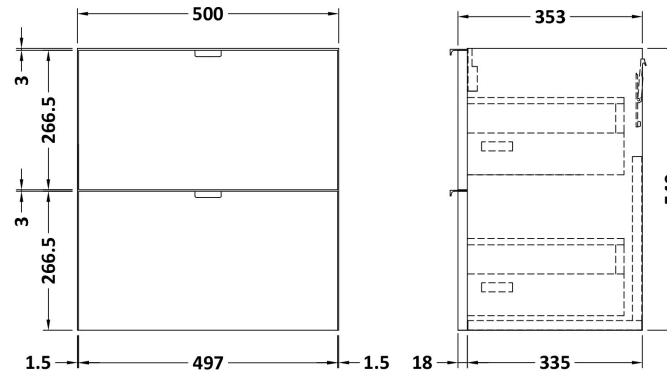

### Packaging Details

Barcode: 5056211889298

**Sales Code:** OFF536

**Description:** 500 2-Drawer Wall Hung Unit (355mm)

**Product Dimensions**

Height (mm):	540
Width (mm):	500
Depth (mm):	353
Nett Weight (kg):	18.5

**Packaging Dimensions**

Height (mm):	560
Width (mm):	520
Depth (mm):	375
Gross Weight (kg):	19

**Packaging Data**

Box Colour:	Brown Cardboard Box
Box Qty:	1
Label Size:	100 x 50
Label Colour:	White Label
Label Qty:	2

### Product Dimensions

Height (mm):	150
Width (mm):	520
Depth (mm):	370
Nett Weight (kg):	9

### Packaging Dimensions

Height (mm):	555
Width (mm):	420
Depth (mm):	200
Gross Weight (kg):	9