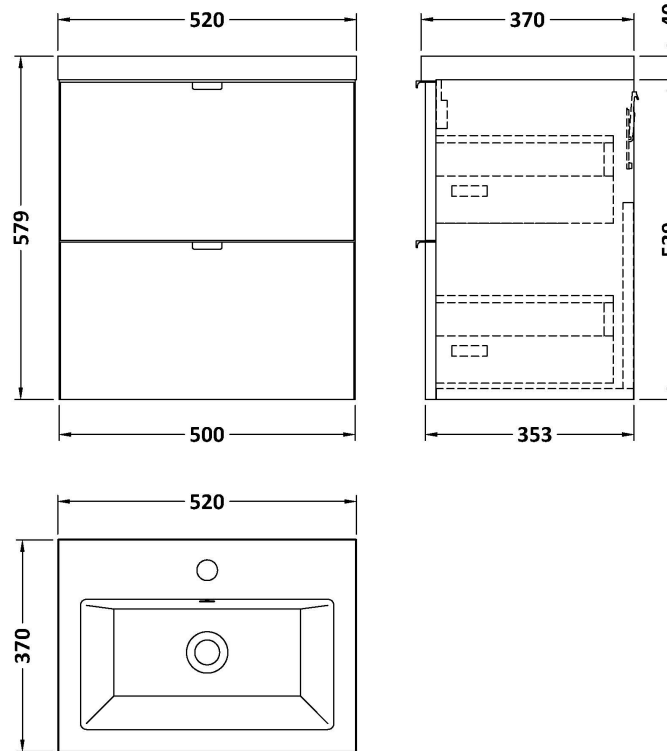

### Packaging Details

Barcode: 5056211889298

**Sales Code:** OFF536

**Description:** 500 2-Drawer Wall Hung Unit (355mm)

**Product Dimensions**

Height (mm):	540
Width (mm):	500
Depth (mm):	353
Nett Weight (kg):	18.5

**Packaging Dimensions**

Height (mm):	560
Width (mm):	520
Depth (mm):	375
Gross Weight (kg):	19

**Packaging Data**

Box Colour:	Brown Cardboard Box
Box Qty:	1
Label Size:	100 x 50
Label Colour:	White Label
Label Qty:	2

### Product Dimensions

Height (mm):	150
Width (mm):	520
Depth (mm):	370
Nett Weight (kg):	9

### Packaging Dimensions

Height (mm):	555
Width (mm):	420
Depth (mm):	200
Gross Weight (kg):	9