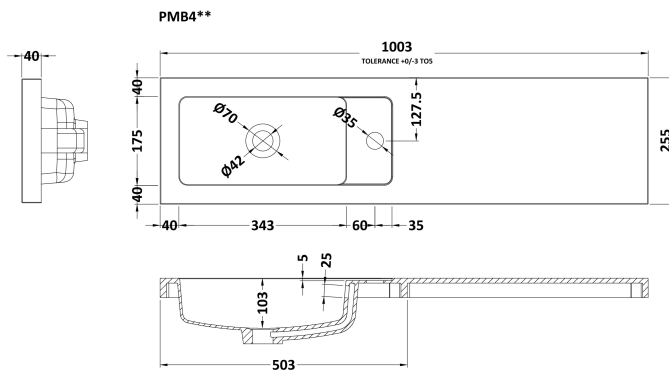

Packaging Dimensions

Height (mm):	560
Width (mm):	520
Depth (mm):	275
Gross Weight (kg):	10

Packaging Data

Box Colour:	Brown Cardboard Box
Box Qty:	1
Label Size:	100 x 50
Label Colour:	White Label
Label Qty:	2

Outer Box Dimensions (If Applicable)

Height (mm):	
Width (mm):	
Depth (mm):	
Gross Weight (kg):	
Barcode:	5056211848691

Product Details

Country of Origin:	United Kingdom
Fitting Instruction:	No
CE & UKCA:	N/A
FSC Certified Materials:	Yes
Colour:	Anthracite Woodgrain
Construction Method:	Cam & Wood Dowel
Construction Type:	Rigid
Cabinet Finish:	MFC Textured Woodgrain
Fascia Finish:	MFC Textured Woodgrain
Cabinet Thickness (mm):	18
Fascia Thickness (mm):	18
Drawer Included:	No
Drawer Type:	Not Applicable
No of Shelves:	0
Hinge Type:	95 Degree Clip-On Soft Close
Hinge Included:	Yes, Supplied
Adjustable Legs:	No, Not Required
Fixings Included:	Yes
Handle Style:	Modern
Waste Shroud:	No
Handle Included:	Yes, Supplied
Handle Type:	Wrapover

Sales Code: PMB402

Description: 1000 Straight Polymarble Basin

Product Dimensions

Height (mm):	135
Width (mm):	1003
Depth (mm):	255
Nett Weight (kg):	11.8

Packaging Dimensions

Height (mm):	190
Width (mm):	320
Depth (mm):	1060
Gross Weight (kg):	11.8

Packaging Data

Box Colour:	Brown Cardboard Box - Printed
Box Qty:	1
Label Size:	100 x 50
Label Colour:	White Label
Label Qty:	2

Outer Box Dimensions (If Applicable)

Height (mm):	
Width (mm):	
Depth (mm):	
Gross Weight (kg):	
Barcode:	5056211847410