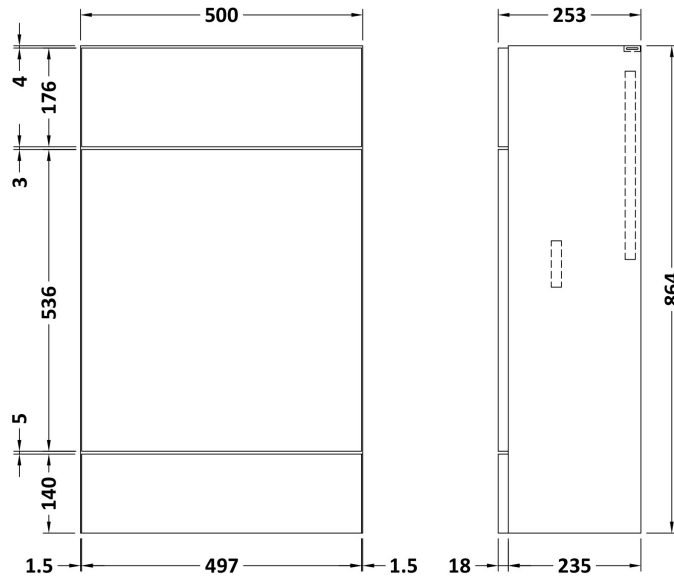

Sales Code: CBI544

Description: 1000 Round Semi Rec Vanity & Wc Unit Lh

Packaging Details

Barcode: 5056211889878

Sales Code: OFF505

Description: 500 Vanity Unit (255mm Deep)

Product Dimensions

Height (mm):	864
Width (mm):	500
Depth (mm):	255
Nett Weight (kg):	15

Packaging Dimensions

Height (mm):	290
Width (mm):	525
Depth (mm):	875
Gross Weight (kg):	15.5

Packaging Data

Box Colour:	Brown Cardboard Box
Box Qty:	1
Label Size:	100 x 50
Label Colour:	White Label
Label Qty:	2

Sales Code: OFF545

Description: 500 Wc Unit (255mm Deep)

Product Dimensions

Height (mm):	864
Width (mm):	500
Depth (mm):	255
Nett Weight (kg):	11.5

Packaging Dimensions

Height (mm):	290
Width (mm):	525
Depth (mm):	875
Gross Weight (kg):	12

Packaging Data

Box Colour:	Brown Cardboard Box
Box Qty:	1
Label Size:	100 x 50
Label Colour:	White Label
Label Qty:	2

Outer Box Dimensions (If Applicable)

Height (mm):	
Width (mm):	
Depth (mm):	
Gross Weight (kg):	
Barcode:	5055275820025