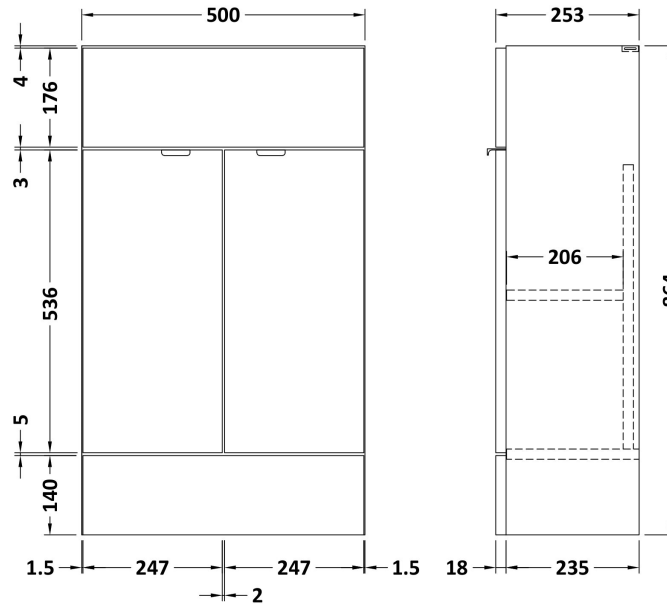

Sales Code: CBI544

Description: 1000 Round Semi Rec Vanity & Wc Unit Lh

Packaging Details

Barcode: 5056211889878

Sales Code: OFF505

Description: 500 Vanity Unit (255mm Deep)

Product Dimensions

Height (mm):	864
Width (mm):	500
Depth (mm):	255
Nett Weight (kg):	15

Packaging Dimensions

Height (mm):	290
Width (mm):	525
Depth (mm):	875
Gross Weight (kg):	15.5

Packaging Data

Box Colour:	Brown Cardboard Box
Box Qty:	1
Label Size:	100 x 50
Label Colour:	White Label
Label Qty:	2

Sales Code: OFF545

Description: 500 Wc Unit (255mm Deep)

Product Dimensions

Height (mm):	864
Width (mm):	500
Depth (mm):	255
Nett Weight (kg):	11.5

Packaging Dimensions

Height (mm):	290
Width (mm):	525
Depth (mm):	875
Gross Weight (kg):	12

Sales Code: PMB512L

Description: 1000 Round S/Recess Polymarble Basin Lh

Product Dimensions

Height (mm):	135
Width (mm):	1003
Depth (mm):	355
Nett Weight (kg):	15

Packaging Dimensions

Height (mm):	190
Width (mm):	420
Depth (mm):	1060
Gross Weight (kg):	15