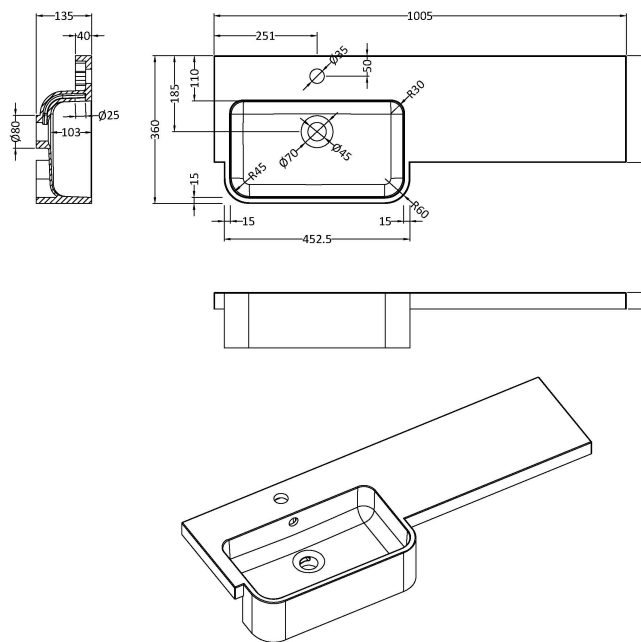

Packaging Dimensions

Height (mm):	290
Width (mm):	525
Depth (mm):	875
Gross Weight (kg):	15.5

Packaging Data

Box Colour:	Brown Cardboard Box
Box Qty:	1
Label Size:	100 x 50
Label Colour:	White Label
Label Qty:	2

Sales Code: OFF545

Description: 500 Wc Unit (255mm Deep)

Product Dimensions

Height (mm):	864
Width (mm):	500
Depth (mm):	255
Nett Weight (kg):	11.5

Packaging Dimensions

Height (mm):	290
Width (mm):	525
Depth (mm):	875
Gross Weight (kg):	12

Packaging Data

Box Colour:	Brown Cardboard Box
Box Qty:	1
Label Size:	100 x 50
Label Colour:	White Label
Label Qty:	2

Outer Box Dimensions (If Applicable)

Height (mm):	
Width (mm):	
Depth (mm):	
Gross Weight (kg):	
Barcode:	5055275820025

Sales Code: PMB512L

Description: 1000 Round S/Recess Polymarble Basin Lh

Product Dimensions

Height (mm):	135
Width (mm):	1003
Depth (mm):	355
Nett Weight (kg):	15

Packaging Dimensions

Height (mm):	190
Width (mm):	420
Depth (mm):	1060
Gross Weight (kg):	15