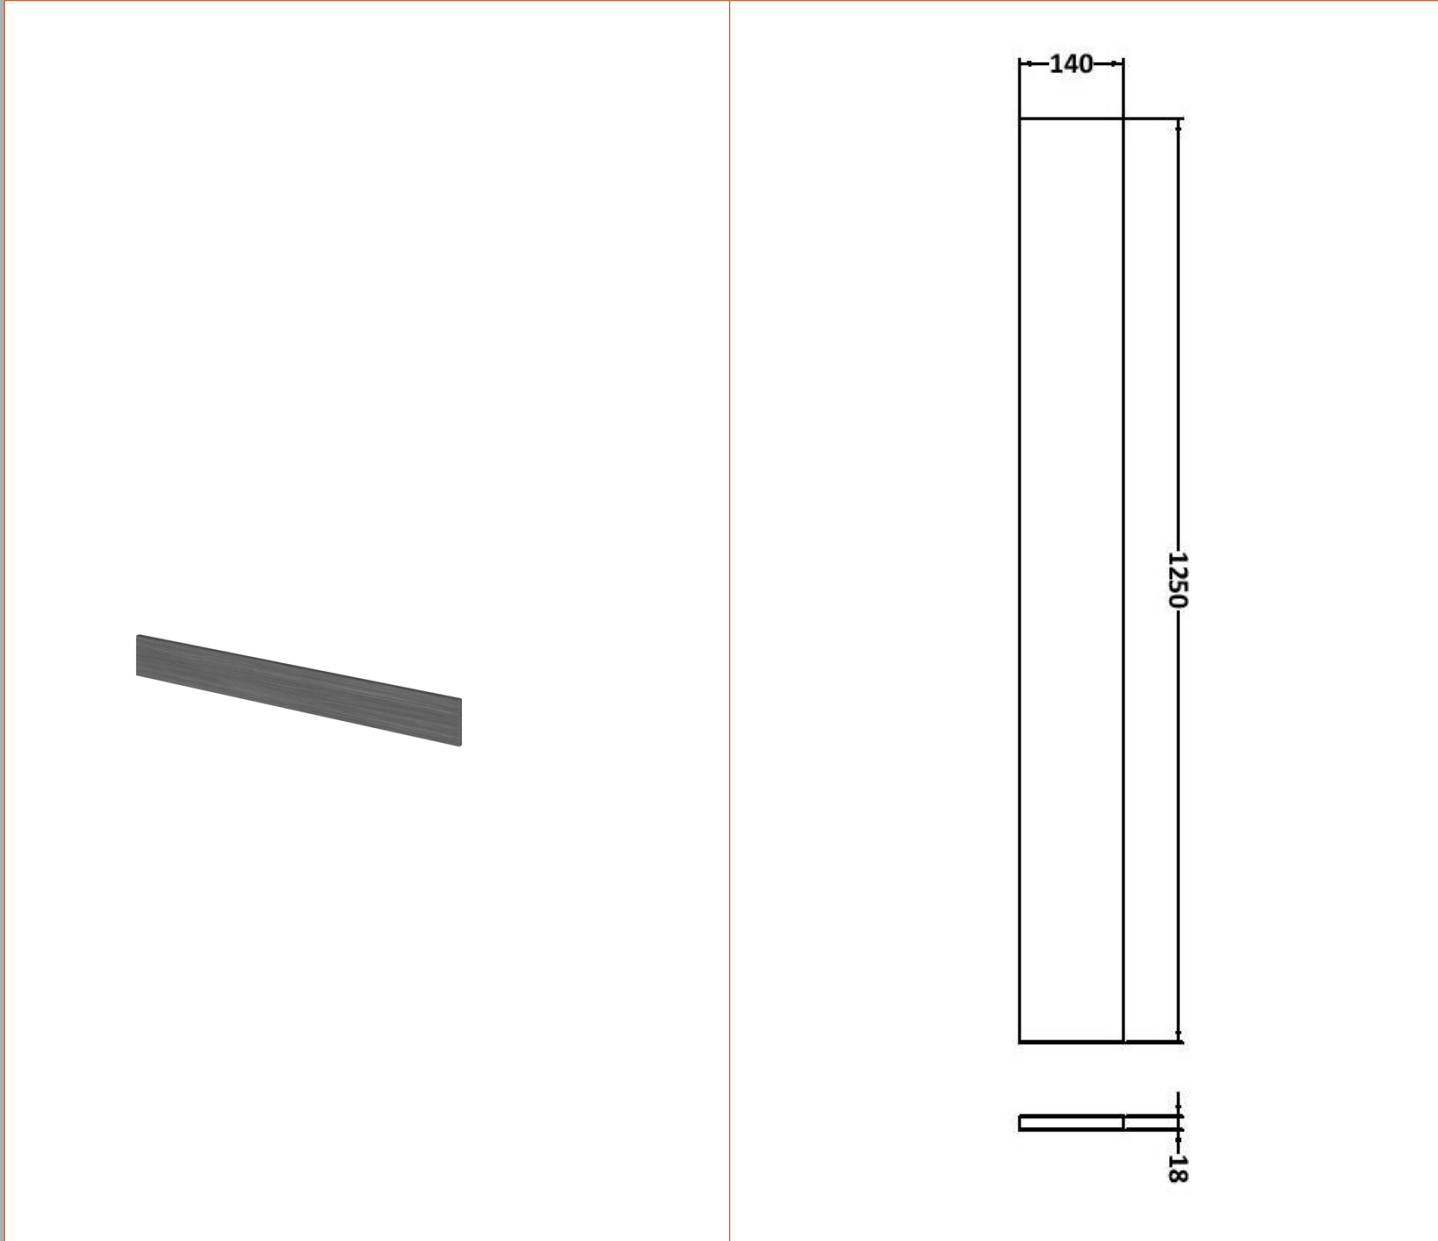

Sales Code: OFF545

Description: 500 Wc Unit (255mm Deep)

Product Dimensions

Height (mm):	864
Width (mm):	500
Depth (mm):	255
Nett Weight (kg):	11.5

Packaging Dimensions

Height (mm):	290
Width (mm):	525
Depth (mm):	875
Gross Weight (kg):	12

Sales Code: PMB512L

Description: 1000 Round S/Recess Polymarble Basin Lh

Product Dimensions

Height (mm):	135
Width (mm):	1003
Depth (mm):	355
Nett Weight (kg):	15

Packaging Dimensions

Height (mm):	190
Width (mm):	420
Depth (mm):	1060
Gross Weight (kg):	15

Basins: Tap Hole: One Taphole Chain Stay Hole: No
Template: Not Required Waste Type Req: Slotted
Overflow Inc: Yes Overflow Cover: Yes
Inner Bowl Depth (mm): 103mm

Sales Code: OFF591

Description: 1.25M Continuous Plinth (1250X140x18mm)