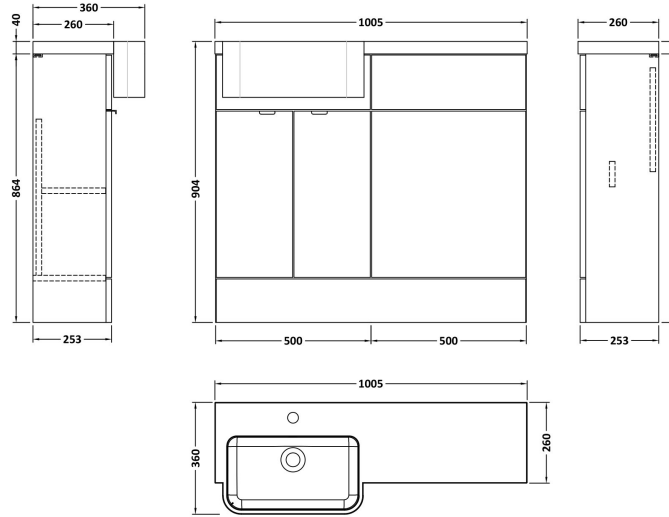

Sales Code: CBI544

Description: 1000 Round Semi Rec Vanity & Wc Unit Lh

Packaging Details

Barcode: 5056211889878

Sales Code: OFF505

Description: 500 Vanity Unit (255mm Deep)

Product Dimensions

Height (mm):	864
Width (mm):	500
Depth (mm):	255
Nett Weight (kg):	15

Packaging Dimensions

Height (mm):	290
Width (mm):	525
Depth (mm):	875
Gross Weight (kg):	15.5

Packaging Data

Box Colour:	Brown Cardboard Box
Box Qty:	1
Label Size:	100 x 50
Label Colour:	White Label
Label Qty:	2

Sales Code: OFF545

Description: 500 Wc Unit (255mm Deep)

Product Dimensions

Height (mm):	864
Width (mm):	500
Depth (mm):	255
Nett Weight (kg):	11.5

Packaging Dimensions

Height (mm):	290
Width (mm):	525
Depth (mm):	875
Gross Weight (kg):	12

Sales Code: PMB512L

Description: 1000 Round S/Recess Polymarble Basin Lh

Product Dimensions

Height (mm):	135
Width (mm):	1003
Depth (mm):	355
Nett Weight (kg):	15

Packaging Dimensions

Height (mm):	190
Width (mm):	420
Depth (mm):	1060
Gross Weight (kg):	15