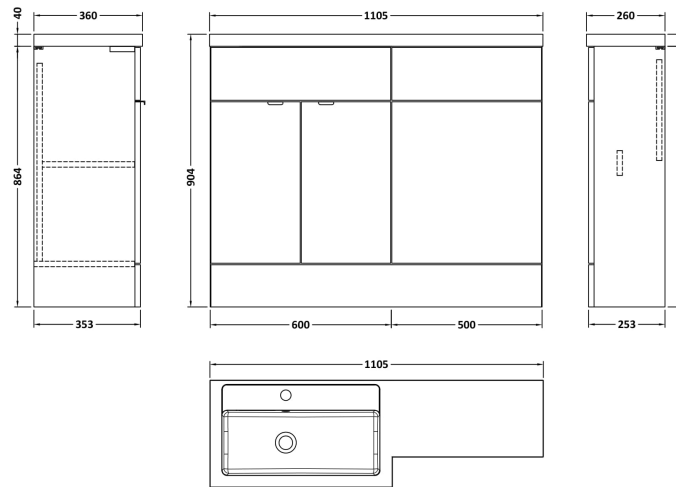

Sales Code: CBI602

Description: 1100mm Combination - Fd - Lh

Packaging Details

Barcode: 5055275887882

Sales Code: OFF608

Description: 600 Vanity Unit (355mm Deep)

Product Dimensions

Height (mm):	864
Width (mm):	600
Depth (mm):	355
Nett Weight (kg):	20.5

Packaging Dimensions

Height (mm):	375
Width (mm):	620
Depth (mm):	900
Gross Weight (kg):	21

Packaging Data

Box Colour:	Brown Cardboard Box
Box Qty:	1
Label Size:	100 x 50
Label Colour:	White Label
Label Qty:	2

Sales Code: OFF645

Description: 500 Wc Unit (255mm Deep)

Product Dimensions

Height (mm):	864
Width (mm):	500
Depth (mm):	255
Nett Weight (kg):	11.5

Packaging Dimensions

Height (mm):	290
Width (mm):	525
Depth (mm):	875
Gross Weight (kg):	12

Sales Code: PMB413L

Description: 1100 L Shaped Polymarble Basin Lh

Product Dimensions

Height (mm):	135
Width (mm):	1103
Depth (mm):	355
Nett Weight (kg):	16

Packaging Dimensions

Height (mm):	190
Width (mm):	420
Depth (mm):	1160
Gross Weight (kg):	16