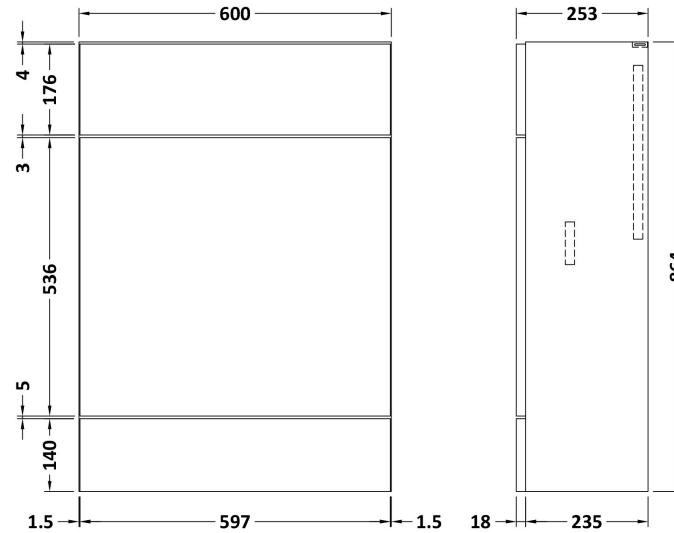

Sales Code: CBI609

Description: 1200mm Combination - Fd Option 1 - Lh

Packaging Details

Barcode: 5055275887950

Sales Code: OFF608

Description: 600 Vanity Unit (355mm Deep)

Product Dimensions

Height (mm):	864
Width (mm):	600
Depth (mm):	355
Nett Weight (kg):	20.5

Packaging Dimensions

Height (mm):	375
Width (mm):	620
Depth (mm):	900
Gross Weight (kg):	21

Packaging Data

Box Colour:	Brown Cardboard Box
Box Qty:	1
Label Size:	100 x 50
Label Colour:	White Label
Label Qty:	2

Sales Code: OFF647

Description: 600 Wc Unit (255mm Deep)

Product Dimensions

Height (mm):	864
Width (mm):	600
Depth (mm):	255
Nett Weight (kg):	14

Packaging Dimensions

Height (mm):	290
Width (mm):	625
Depth (mm):	875
Gross Weight (kg):	14.5

Sales Code: PMB414L

Description: 1200 L Shaped Polymarble Basin Lh

Product Dimensions

Height (mm):	135
Width (mm):	1203
Depth (mm):	355
Nett Weight (kg):	17

Packaging Dimensions

Height (mm):	190
Width (mm):	420
Depth (mm):	1260
Gross Weight (kg):	17