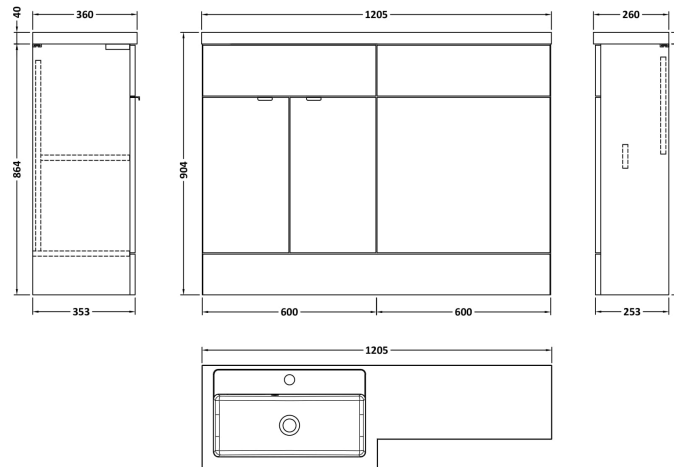

Sales Code: CBI609

Description: 1200mm Combination - Fd Option 1 - Lh

Packaging Details

Barcode: 5055275887950

Sales Code: OFF608

Description: 600 Vanity Unit (355mm Deep)

Product Dimensions

Height (mm):	864
Width (mm):	600
Depth (mm):	355
Nett Weight (kg):	20.5

Packaging Dimensions

Height (mm):	375
Width (mm):	620
Depth (mm):	900
Gross Weight (kg):	21

Packaging Data

Box Colour:	Brown Cardboard Box
Box Qty:	1
Label Size:	100 x 50
Label Colour:	White Label
Label Qty:	2

Sales Code: OFF647

Description: 600 Wc Unit (255mm Deep)

Product Dimensions

Height (mm):	864
Width (mm):	600
Depth (mm):	255
Nett Weight (kg):	14

Packaging Dimensions

Height (mm):	290
Width (mm):	625
Depth (mm):	875
Gross Weight (kg):	14.5

Sales Code: PMB414L

Description: 1200 L Shaped Polymarble Basin Lh

Product Dimensions

Height (mm):	135
Width (mm):	1203
Depth (mm):	355
Nett Weight (kg):	17

Packaging Dimensions

Height (mm):	190
Width (mm):	420
Depth (mm):	1260
Gross Weight (kg):	17