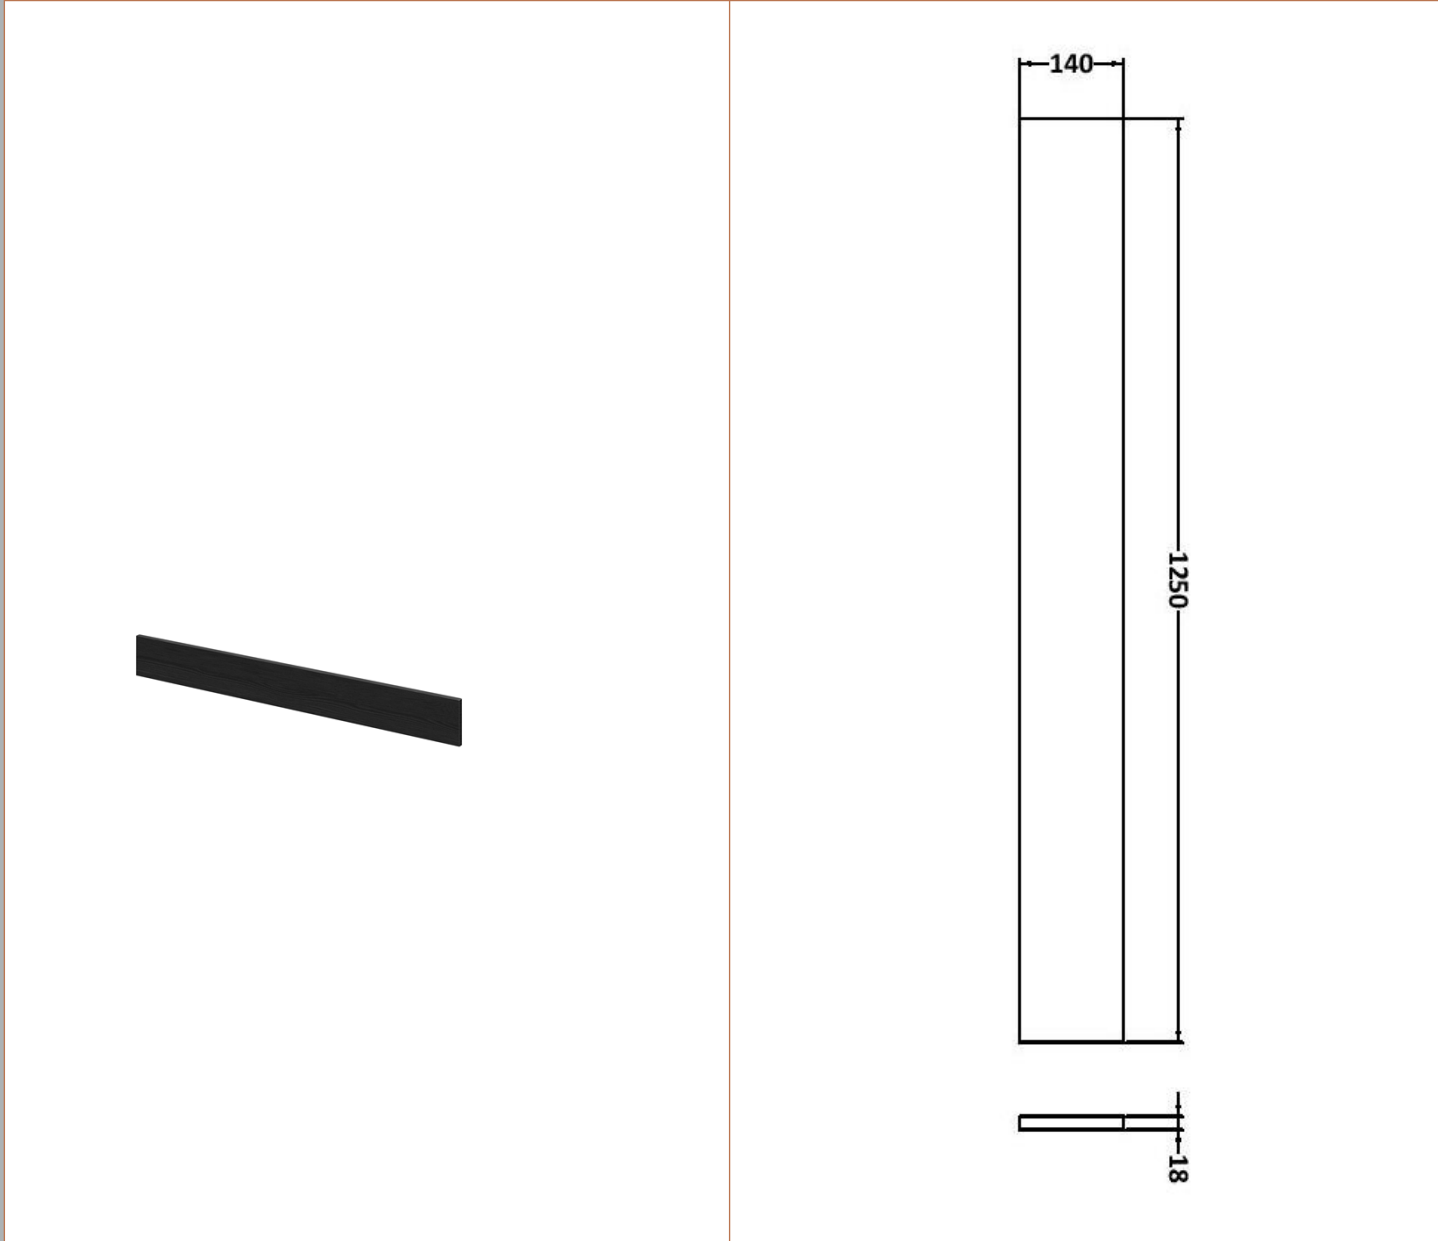

Sales Code: OFF647

Description: 600 Wc Unit (255mm Deep)

Product Dimensions

Height (mm):	864
Width (mm):	600
Depth (mm):	255
Nett Weight (kg):	14

Packaging Dimensions

Height (mm):	290
Width (mm):	625
Depth (mm):	875
Gross Weight (kg):	14.5

Sales Code: OFF681

Description: 300 Base Unit (255mm Deep)

Product Dimensions

Height (mm):	864
Width (mm):	300
Depth (mm):	255
Nett Weight (kg):	11

Packaging Dimensions

Height (mm):	290
Width (mm):	325
Depth (mm):	875
Gross Weight (kg):	11.5

Packaging Data

Box Colour:	Brown Cardboard Box
Box Qty:	1
Label Size:	100 x 50
Label Colour:	White Label
Label Qty:	2

Outer Box Dimensions (If Applicable)

Height (mm):	
Width (mm):	
Depth (mm):	
Gross Weight (kg):	
Barcode:	5055275817049

Sales Code: OFF691

Description: 1.25M Continuous Plinth (1250X140x18mm)

Product Dimensions

Height (mm):	1250
Width (mm):	145
Depth (mm):	18
Nett Weight (kg):	2

Packaging Dimensions

Height (mm):	20
Width (mm):	150
Depth (mm):	1260
Gross Weight (kg):	2