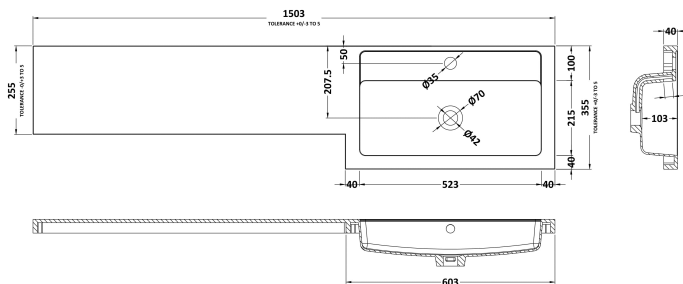

Sales Code: OFF647

Description: 600 Wc Unit (255mm Deep)

Product Dimensions

Height (mm):	864
Width (mm):	600
Depth (mm):	255
Nett Weight (kg):	14

Packaging Dimensions

Height (mm):	290
Width (mm):	625
Depth (mm):	875
Gross Weight (kg):	14.5

Sales Code: OFF691

Description: 1.25M Continuous Plinth (1250X140x18mm)

Product Dimensions

Height (mm):	1250
Width (mm):	145
Depth (mm):	18
Nett Weight (kg):	2

Packaging Dimensions

Height (mm):	20
Width (mm):	150
Depth (mm):	1260
Gross Weight (kg):	2

Packaging Data

Box Colour:	Brown Cardboard Box
Box Qty:	1
Label Size:	100 x 50
Label Colour:	White Label
Label Qty:	2

Outer Box Dimensions (If Applicable)

Height (mm):	
Width (mm):	
Depth (mm):	
Gross Weight (kg):	
Barcode:	5055275828403

Sales Code: PMB415R

Description: 1500 L Shaped Polymarble Basin Rh

Product Dimensions

Height (mm):	135
Width (mm):	1503
Depth (mm):	355
Nett Weight (kg):	21

Packaging Dimensions

Height (mm):	190
Width (mm):	420
Depth (mm):	1570
Gross Weight (kg):	21