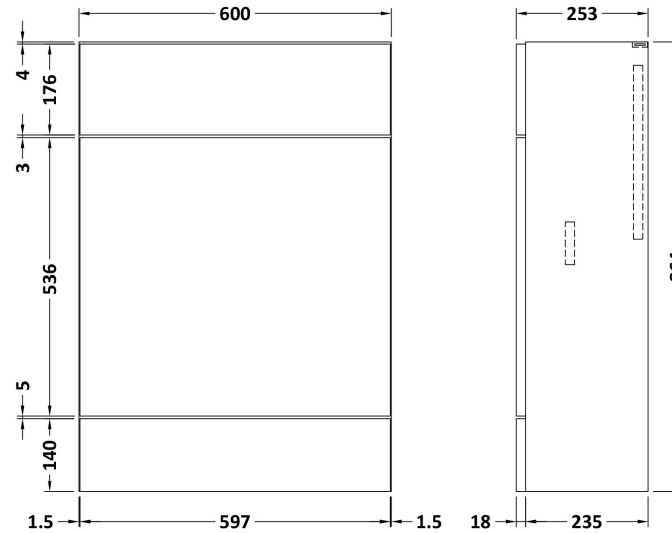

Sales Code: CBI614

Description: 1500mm Combination - Fd Option 2 - Rh

Packaging Details

Barcode: 5055275888001

Sales Code: OFF608

Description: 600 Vanity Unit (355mm Deep)

Product Dimensions

Height (mm):	864
Width (mm):	600
Depth (mm):	355
Nett Weight (kg):	20.5

Packaging Dimensions

Height (mm):	375
Width (mm):	620
Depth (mm):	900
Gross Weight (kg):	21

Packaging Data

Box Colour:	Brown Cardboard Box
Box Qty:	1
Label Size:	100 x 50
Label Colour:	White Label
Label Qty:	2

Sales Code: OFF647

Description: 600 Wc Unit (255mm Deep)

Product Dimensions

Height (mm):	864
Width (mm):	600
Depth (mm):	255
Nett Weight (kg):	14

Packaging Dimensions

Height (mm):	290
Width (mm):	625
Depth (mm):	875
Gross Weight (kg):	14.5

Sales Code: OFF681

Description: 300 Base Unit (255mm Deep)

Product Dimensions

Height (mm):	864
Width (mm):	300
Depth (mm):	255
Nett Weight (kg):	11

Packaging Dimensions

Height (mm):	290
Width (mm):	325
Depth (mm):	875
Gross Weight (kg):	11.5