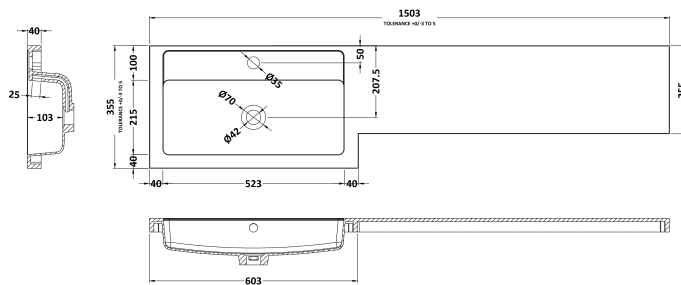

Sales Code: OFF681

Description: 300 Base Unit (255mm Deep)

Product Dimensions

Height (mm):	864
Width (mm):	300
Depth (mm):	255
Nett Weight (kg):	11

Packaging Dimensions

Height (mm):	290
Width (mm):	325
Depth (mm):	875
Gross Weight (kg):	11.5

Sales Code: OFF691

Description: 1.25M Continuous Plinth (1250X140x18mm)

Product Dimensions

Height (mm):	1250
Width (mm):	145
Depth (mm):	18
Nett Weight (kg):	2

Packaging Dimensions

Height (mm):	20
Width (mm):	150
Depth (mm):	1260
Gross Weight (kg):	2

Packaging Data

Box Colour:	Brown Cardboard Box
Box Qty:	1
Label Size:	100 x 50
Label Colour:	White Label
Label Qty:	2

Outer Box Dimensions (If Applicable)

Height (mm):	
Width (mm):	
Depth (mm):	
Gross Weight (kg):	
Barcode:	5055275828403

Sales Code: PMB415L

Description: 1500 L Shaped Polymarble Basin Lh

Product Dimensions

Height (mm):	135
Width (mm):	1503
Depth (mm):	355
Nett Weight (kg):	21

Packaging Dimensions

Height (mm):	190
Width (mm):	420
Depth (mm):	1570
Gross Weight (kg):	21