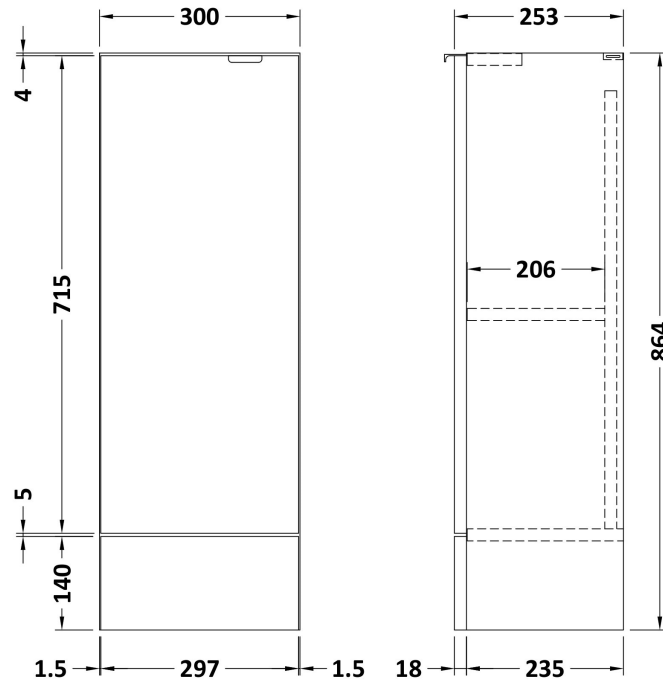

Sales Code: CBI617

Description: 1500mm Combination - Fd Option 3 - Lh

Packaging Details

Barcode: 5055275888032

Sales Code: OFF608

Description: 600 Vanity Unit (355mm Deep)

Product Dimensions

Height (mm):	864
Width (mm):	600
Depth (mm):	355
Nett Weight (kg):	20.5

Packaging Dimensions

Height (mm):	375
Width (mm):	620
Depth (mm):	900
Gross Weight (kg):	21

Packaging Data

Box Colour:	Brown Cardboard Box
Box Qty:	1
Label Size:	100 x 50
Label Colour:	White Label
Label Qty:	2

Sales Code: OFF681

Description: 300 Base Unit (255mm Deep)

Product Dimensions

Height (mm):	864
Width (mm):	300
Depth (mm):	255
Nett Weight (kg):	11

Packaging Dimensions

Height (mm):	290
Width (mm):	325
Depth (mm):	875
Gross Weight (kg):	11.5

Packaging Data

Box Colour:	Brown Cardboard Box
Box Qty:	1
Label Size:	100 x 50
Label Colour:	White Label
Label Qty:	2

Outer Box Dimensions (If Applicable)

Height (mm):	
Width (mm):	
Depth (mm):	
Gross Weight (kg):	
Barcode:	5055275817049