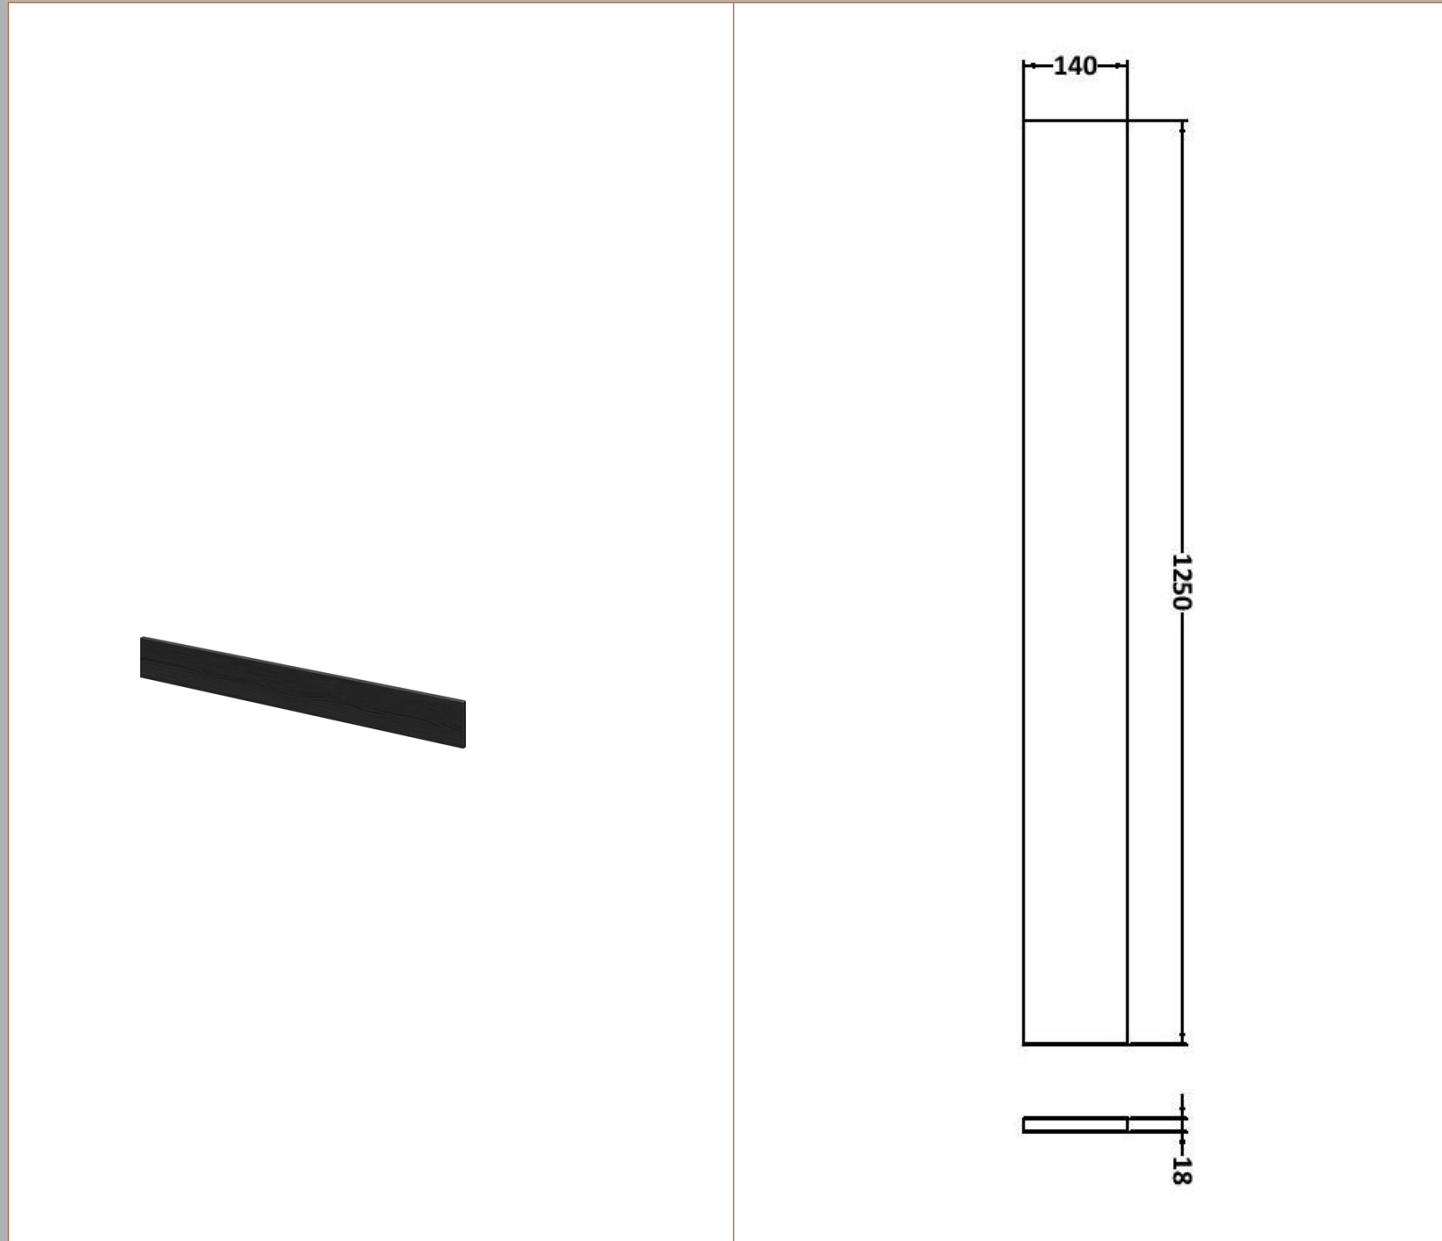

Sales Code: OFF681

Description: 300 Base Unit (255mm Deep)

Product Dimensions

Height (mm):	864
Width (mm):	300
Depth (mm):	255
Nett Weight (kg):	11

Packaging Dimensions

Height (mm):	290
Width (mm):	325
Depth (mm):	875
Gross Weight (kg):	11.5

Packaging Data

Box Colour:	Brown Cardboard Box
Box Qty:	1
Label Size:	100 x 50
Label Colour:	White Label
Label Qty:	2

Outer Box Dimensions (If Applicable)

Height (mm):	
Width (mm):	
Depth (mm):	
Gross Weight (kg):	
Barcode:	5055275817049

Sales Code: OFF691

Description: 1.25M Continuous Plinth (1250X140x18mm)

Product Dimensions

Height (mm):	1250
Width (mm):	145
Depth (mm):	18
Nett Weight (kg):	2

Packaging Dimensions

Height (mm):	20
Width (mm):	150
Depth (mm):	1260
Gross Weight (kg):	2

Sales Code: PMB415L

Description: 1500 L Shaped Polymarble Basin Lh

Product Dimensions

Height (mm):	135
Width (mm):	1503
Depth (mm):	355
Nett Weight (kg):	21

Packaging Dimensions

Height (mm):	190
Width (mm):	420
Depth (mm):	1570
Gross Weight (kg):	21