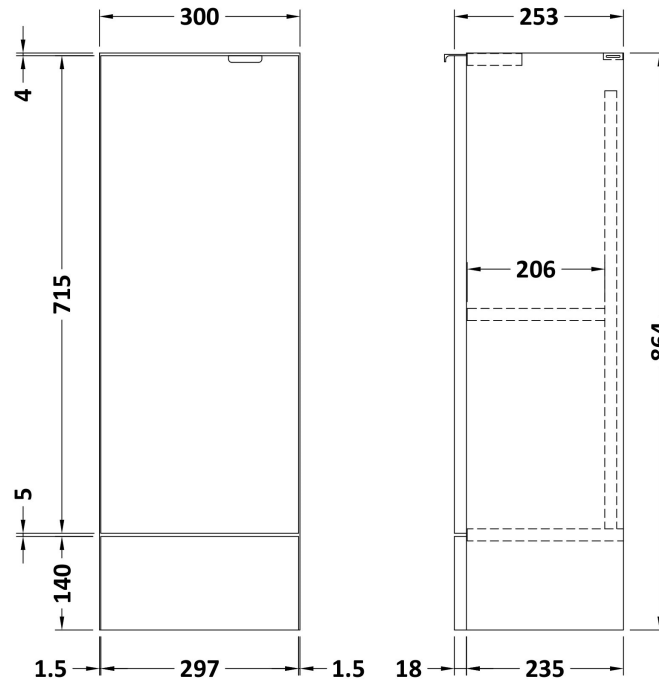

### Product Dimensions

Height (mm):	864
Width (mm):	600
Depth (mm):	355
Nett Weight (kg):	20.5

### Outer Box Dimensions (If Applicable)

Height (mm):	
Width (mm):	
Depth (mm):	
Gross Weight (kg):	
Barcode:	5055275817452

### Product Dimensions

Height (mm):	864
Width (mm):	300
Depth (mm):	255
Nett Weight (kg):	11

### Packaging Dimensions

Height (mm):	290
Width (mm):	325
Depth (mm):	875
Gross Weight (kg):	11.5