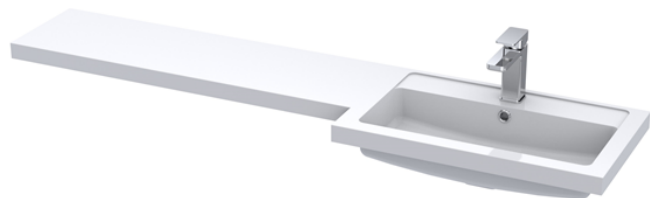

Sales Code: PMB415R

Description: 1500 L Shaped Polymarble Basin Rh

Product Dimensions

Height (mm):	135
Width (mm):	1503
Depth (mm):	355
Nett Weight (kg):	21

Packaging Dimensions

Height (mm):	190
Width (mm):	420
Depth (mm):	1570
Gross Weight (kg):	21

Packaging Data

Box Colour:	Brown Cardboard Box - Printed
Box Qty:	1
Label Size:	100 x 50
Label Colour:	White Label
Label Qty:	2

Outer Box Dimensions (If Applicable)

Height (mm):	
Width (mm):	
Depth (mm):	
Gross Weight (kg):	
Barcode:	5055275812501

Product Details

Country of Origin:	China
Fitting Instruction:	No
Certification: CE & UKCA:	No
WRAS:	N/A
WRAS No:	N/A
Product Material:	Polymarble
Fixing Supplied:	No

Pans/Bidets: Trap Style: Not Applicable Includes Seat: Not Applicable

Seats: Seat Type: Not Applicable Material: Not Applicable
Function: Not Applicable Hinge Type: Not Applicable
Hinge Material: Not Applicable

Cisterns: Operating Type: Not Applicable Fittings: Not Applicable
Lever Type: Not Applicable

Basins: Tap Hole: One Taphole Chain Stay Hole: No
Template: Not Required Waste Type Req: Slotted
Overflow Inc: Yes Overflow Cover: Yes
Inner Bowl Depth (mm): 103mm