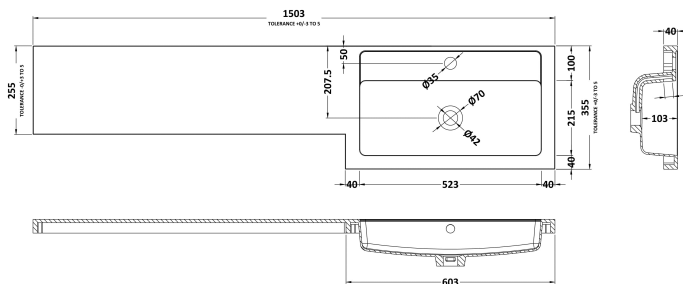

### Product Dimensions

Height (mm):	864
Width (mm):	300
Depth (mm):	255
Nett Weight (kg):	11

Sales Code: OFF691

Description: 1.25M Continuous Plinth (1250X140x18mm)

**Product Dimensions**

Height (mm):	1250
Width (mm):	145
Depth (mm):	18
Nett Weight (kg):	2

**Packaging Dimensions**

Height (mm):	20
Width (mm):	150
Depth (mm):	1260
Gross Weight (kg):	2

**Packaging Data**

Box Colour:	Brown Cardboard Box
Box Qty:	1
Label Size:	100 x 50
Label Colour:	White Label
Label Qty:	2

**Outer Box Dimensions (If Applicable)**

Height (mm):	
Width (mm):	
Depth (mm):	
Gross Weight (kg):	
Barcode:	5055275828403

### Product Dimensions

Height (mm):	135
Width (mm):	1503
Depth (mm):	355
Nett Weight (kg):	21