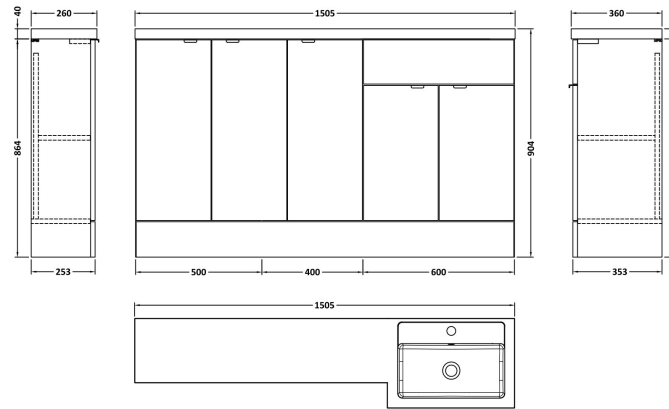

Sales Code: CBI618

Description: 1500mm Combination - Fd Option 3 - Rh

Packaging Details

Barcode: 5055275888049