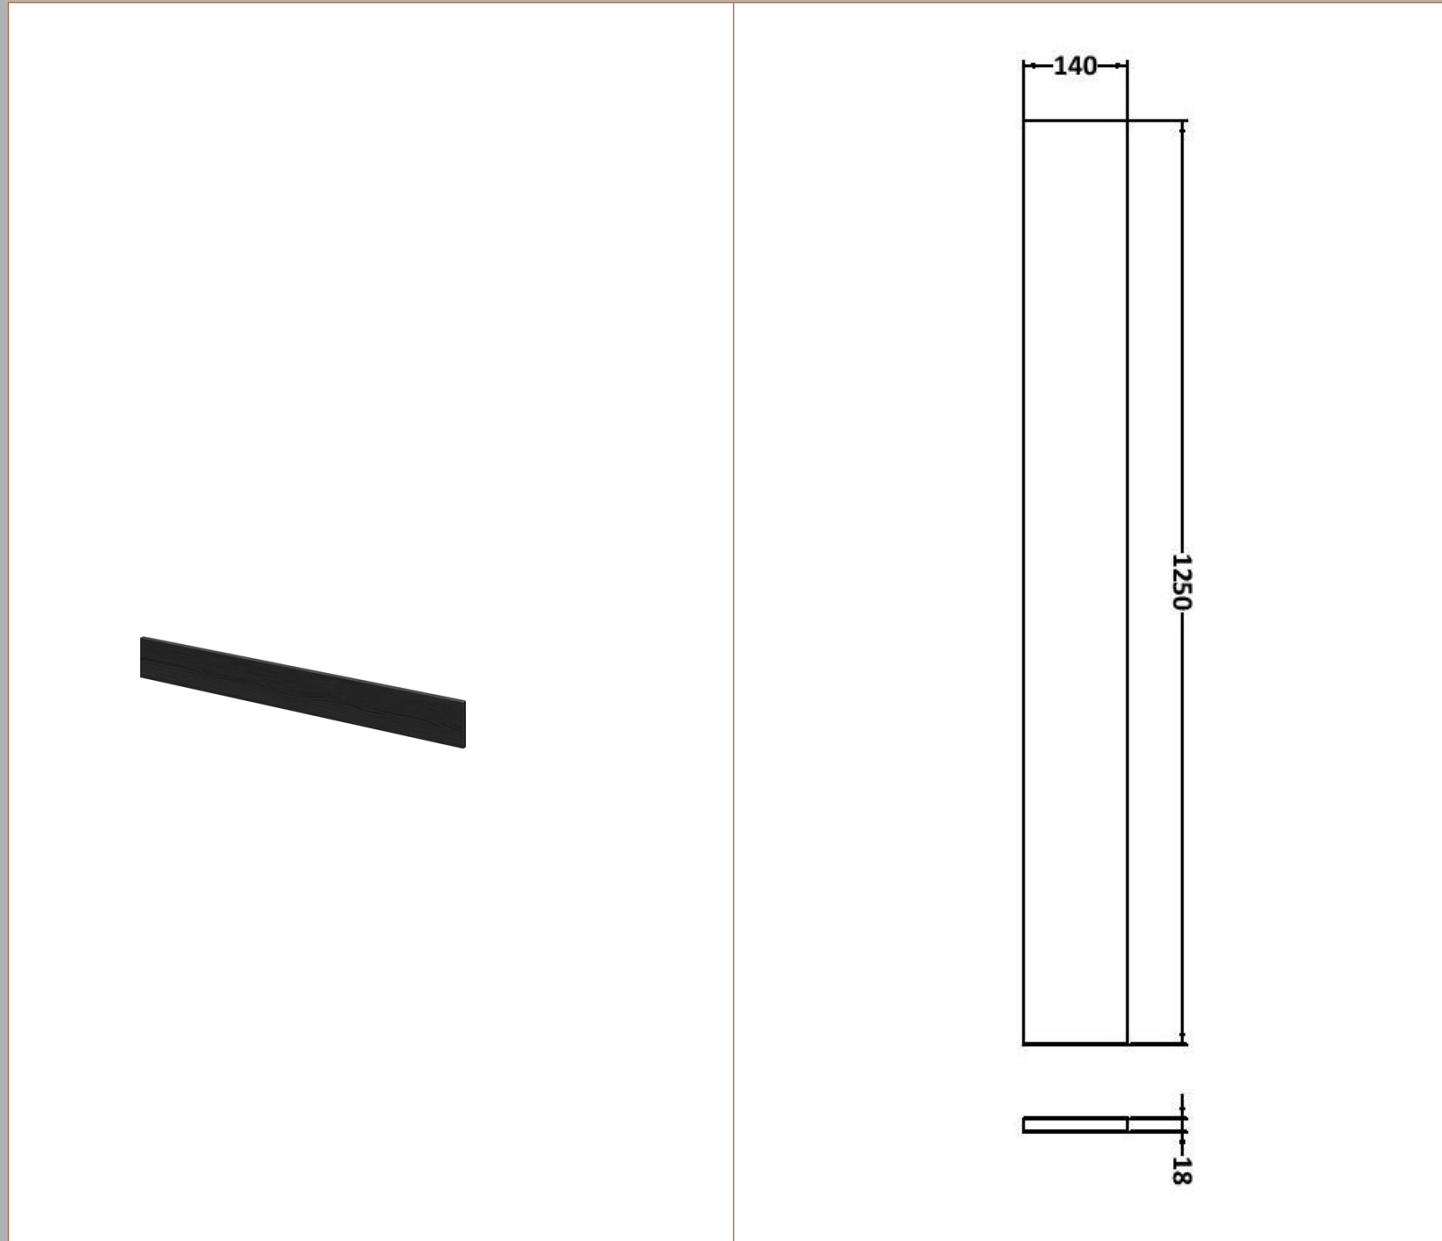

### Product Dimensions

Height (mm):	864
Width (mm):	600
Depth (mm):	355
Nett Weight (kg):	20.5

### Product Dimensions

Height (mm):	864
Width (mm):	300
Depth (mm):	255
Nett Weight (kg):	11

### Outer Box Dimensions (If Applicable)

Height (mm):	
Width (mm):	
Depth (mm):	
Gross Weight (kg):	
Barcode:	5055275817049

Sales Code: OFF691

Description: 1.25M Continuous Plinth (1250X140x18mm)

**Product Dimensions**

Height (mm):	1250
Width (mm):	145
Depth (mm):	18
Nett Weight (kg):	2

**Packaging Dimensions**

Height (mm):	20
Width (mm):	150
Depth (mm):	1260
Gross Weight (kg):	2