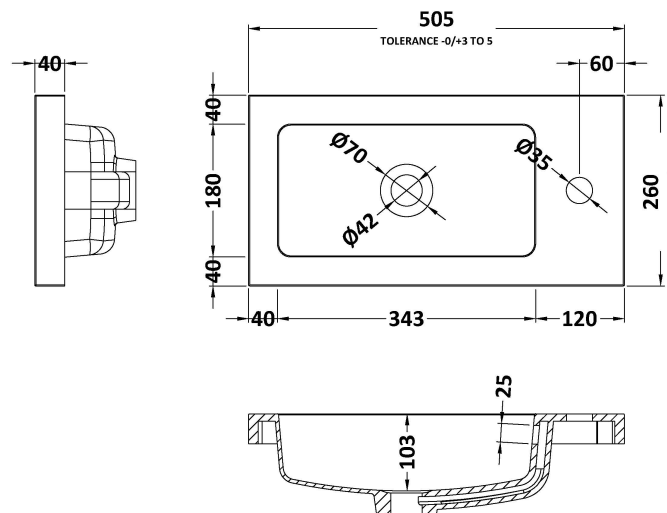

Packaging Dimensions

Height (mm):	290
Width (mm):	525
Depth (mm):	875
Gross Weight (kg):	15.5

Packaging Data

Box Colour:	Brown Cardboard Box
Box Qty:	1
Label Size:	100 x 50
Label Colour:	White Label
Label Qty:	2

Outer Box Dimensions (If Applicable)

Height (mm):	
Width (mm):	
Depth (mm):	
Gross Weight (kg):	
Barcode:	5055275817209

Product Details

Country of Origin:	United Kingdom
Fitting Instruction:	No
CE & UKCA:	N/A
FSC Certified Materials:	Yes
Colour:	Black Woodgrain
Construction Method:	Cam & Wood Dowel
Construction Type:	Rigid
Cabinet Finish:	MFC Textured Woodgrain
Fascia Finish:	MFC Textured Woodgrain
Cabinet Thickness (mm):	18
Fascia Thickness (mm):	18
Drawer Included:	No
Drawer Type:	Not Applicable
No of Shelves:	1
Hinge Type:	95 Degree Clip-On Soft Close
Hinge Included:	Yes
Adjustable Legs:	No
Fixings Included:	Yes
Handle Style:	Contemporary
Waste Shroud:	No
Handle Included:	Yes
Handle Type:	Wrapover

Sales Code: PMB302

Description: 500 Side Tap Basin 1Th (502.5X255x40)

Product Dimensions

Height (mm):	255
Width (mm):	503
Depth (mm):	135
Nett Weight (kg):	8

Packaging Dimensions

Height (mm):	305
Width (mm):	205
Depth (mm):	555
Gross Weight (kg):	8

Packaging Data

Box Colour:	Brown Cardboard Box - Printed
Box Qty:	1
Label Size:	100 x 50
Label Colour:	White Label
Label Qty:	2

Outer Box Dimensions (If Applicable)

Height (mm):	
Width (mm):	
Depth (mm):	
Gross Weight (kg):	
Barcode:	5055369063031