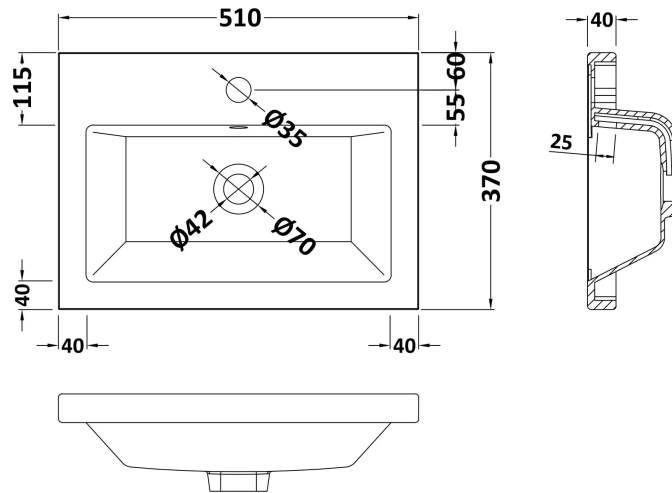

Sales Code: CBI624A

Description: 500mm Fd Vanity Unit & Basin

Packaging Details

Barcode: 5056211889304

Sales Code: OFF606

Description: 500 Vanity Unit (355mm Deep)

Product Dimensions

Height (mm):	864
Width (mm):	500
Depth (mm):	355
Nett Weight (kg):	18

Packaging Dimensions

Height (mm):	375
Width (mm):	520
Depth (mm):	900
Gross Weight (kg):	18.5

Packaging Data

Box Colour:	Brown Cardboard Box
Box Qty:	1
Label Size:	100 x 50
Label Colour:	White Label
Label Qty:	2

Outer Box Dimensions (If Applicable)

Height (mm):	
Width (mm):	
Depth (mm):	
Gross Weight (kg):	
Barcode:	5055275817377

Product Details

Country of Origin:	United Kingdom
Fitting Instruction:	No
CE & UKCA:	N/A
FSC Certified Materials:	Yes
Colour:	Black Woodgrain
Construction Method:	Cam & Wood Dowel
Construction Type:	Rigid
Cabinet Finish:	MFC Textured Woodgrain
Fascia Finish:	MFC Textured Woodgrain
Cabinet Thickness (mm):	18
Fascia Thickness (mm):	18
Drawer Included:	No
Drawer Type:	Not Applicable
No of Shelves:	1
Hinge Type:	95 Degree Clip-On Soft Close
Hinge Included:	Yes
Adjustable Legs:	No
Fixings Included:	Yes
Handle Style:	Contemporary
Waste Shroud:	No
Handle Included:	Yes
Handle Type:	Wrapover

Sales Code: CBM312

Description: Ceramic Rear Tap Basin 505X360

Product Dimensions

Height (mm):	150
Width (mm):	520
Depth (mm):	370
Nett Weight (kg):	9

Packaging Dimensions

Height (mm):	555
Width (mm):	420
Depth (mm):	200
Gross Weight (kg):	9