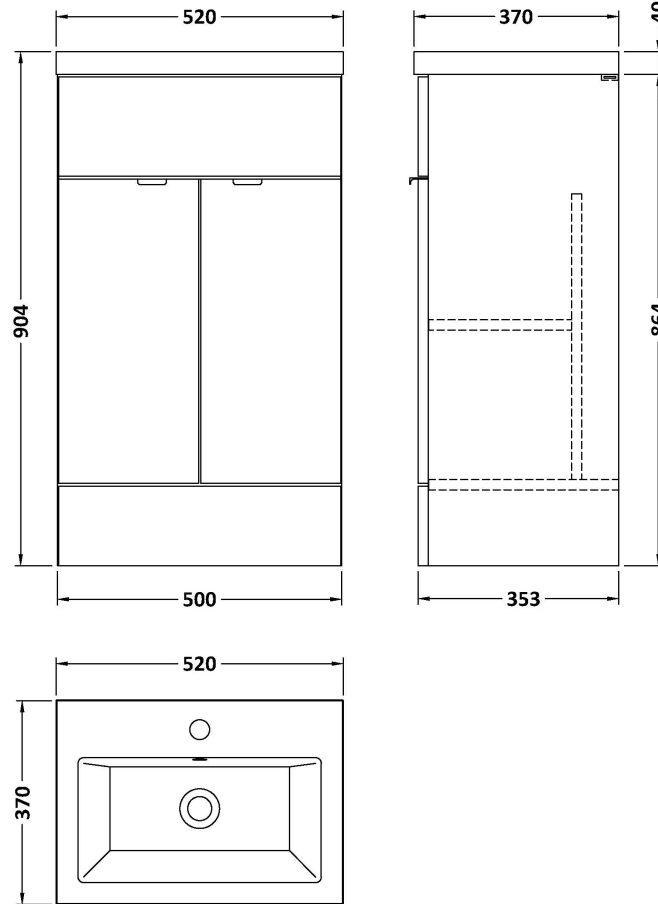

Sales Code: CBI624A

Description: 500mm Fd Vanity Unit & Basin

Packaging Details

Barcode: 5056211889304

Sales Code: OFF606

Description: 500 Vanity Unit (355mm Deep)

Product Dimensions

Height (mm):	864
Width (mm):	500
Depth (mm):	355
Nett Weight (kg):	18

Packaging Dimensions

Height (mm):	375
Width (mm):	520
Depth (mm):	900
Gross Weight (kg):	18.5

Packaging Data

Box Colour:	Brown Cardboard Box
Box Qty:	1
Label Size:	100 x 50
Label Colour:	White Label
Label Qty:	2

Outer Box Dimensions (If Applicable)

Height (mm):	
Width (mm):	
Depth (mm):	
Gross Weight (kg):	
Barcode:	5055275817377

Product Details

Country of Origin:	United Kingdom
Fitting Instruction:	No
CE & UKCA:	N/A
FSC Certified Materials:	Yes
Colour:	Black Woodgrain
Construction Method:	Cam & Wood Dowel
Construction Type:	Rigid
Cabinet Finish:	MFC Textured Woodgrain
Fascia Finish:	MFC Textured Woodgrain
Cabinet Thickness (mm):	18
Fascia Thickness (mm):	18
Drawer Included:	No
Drawer Type:	Not Applicable
No of Shelves:	1
Hinge Type:	95 Degree Clip-On Soft Close
Hinge Included:	Yes
Adjustable Legs:	No
Fixings Included:	Yes
Handle Style:	Contemporary
Waste Shroud:	No
Handle Included:	Yes
Handle Type:	Wrapover

Sales Code: CBM312

Description: Ceramic Rear Tap Basin 505X360

Product Dimensions

Height (mm):	150
Width (mm):	520
Depth (mm):	370
Nett Weight (kg):	9

Packaging Dimensions

Height (mm):	555
Width (mm):	420
Depth (mm):	200
Gross Weight (kg):	9