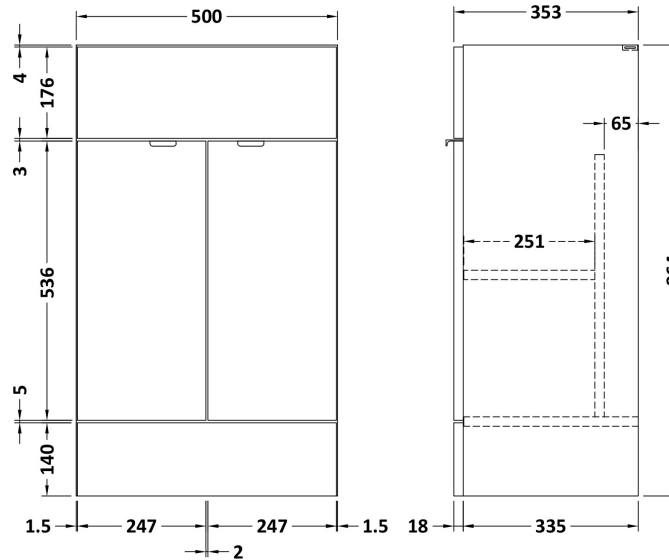

Sales Code: CBI624A

Description: 500mm Fd Vanity Unit & Basin

Packaging Details

Barcode: 5056211889304

Sales Code: OFF606

Description: 500 Vanity Unit (355mm Deep)

Product Dimensions

Height (mm):	864
Width (mm):	500
Depth (mm):	355
Nett Weight (kg):	18

Packaging Dimensions

Height (mm):	375
Width (mm):	520
Depth (mm):	900
Gross Weight (kg):	18.5

Packaging Data

Box Colour:	Brown Cardboard Box
Box Qty:	1
Label Size:	100 x 50
Label Colour:	White Label
Label Qty:	2

Sales Code: CBM312

Description: Ceramic Rear Tap Basin 505X360

Product Dimensions

Height (mm):	150
Width (mm):	520
Depth (mm):	370
Nett Weight (kg):	9

Packaging Dimensions

Height (mm):	555
Width (mm):	420
Depth (mm):	200
Gross Weight (kg):	9

Packaging Data

Box Colour:	Brown Cardboard Box - Printed
Box Qty:	1
Label Size:	100 x 50
Label Colour:	White Label
Label Qty:	2

Outer Box Dimensions (If Applicable)

Height (mm):	
Width (mm):	
Depth (mm):	
Gross Weight (kg):	
Barcode:	5056211875819