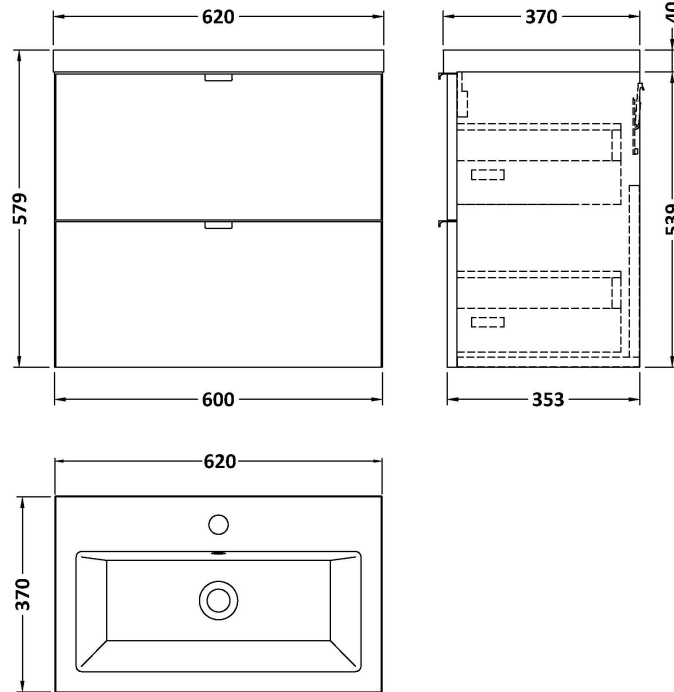

Sales Code: CBI630A

Description: 600 Wall Hung 2-Drawer Unit & Basin

Packaging Details

Barcode: 5056211889526

Sales Code: OFF637

Description: 600 2-Drawer Wall Hung Unit

Product Dimensions

Height (mm):	540
Width (mm):	600
Depth (mm):	353
Nett Weight (kg):	21

Packaging Dimensions

Height (mm):	375
Width (mm):	620
Depth (mm):	560
Gross Weight (kg):	21.5

Packaging Data

Box Colour:	Brown Cardboard Box
Box Qty:	1
Label Size:	100 x 50
Label Colour:	White Label
Label Qty:	2

Outer Box Dimensions (If Applicable)

Height (mm):	
Width (mm):	
Depth (mm):	
Gross Weight (kg):	
Barcode:	5056211816171

Product Details

Country of Origin:	United Kingdom
Fitting Instruction:	No
CE & UKCA:	N/A
FSC Certified Materials:	Yes
Colour:	Black Woodgrain
Construction Method:	Cam & Wood Dowel
Construction Type:	Rigid
Cabinet Finish:	MFC Textured Woodgrain
Fascia Finish:	MFC Textured Woodgrain
Cabinet Thickness (mm):	18
Fascia Thickness (mm):	18
Drawer Included:	Yes
Drawer Type:	80mm High Metal Softclose
No of Shelves:	0
Hinge Type:	Not Applicable
Hinge Included:	Not Applicable
Adjustable Legs:	No, Not Required
Fixings Included:	Yes
Handle Style:	Modern
Waste Shroud:	Yes
Handle Included:	Yes, Supplied
Handle Type:	Wrapover

Sales Code: CBM313

Description: Ceramic Rear Tap Basin 605X360

Product Dimensions

Height (mm):	150
Width (mm):	620
Depth (mm):	370
Nett Weight (kg):	10

Packaging Dimensions

Height (mm):	655
Width (mm):	420
Depth (mm):	200
Gross Weight (kg):	10