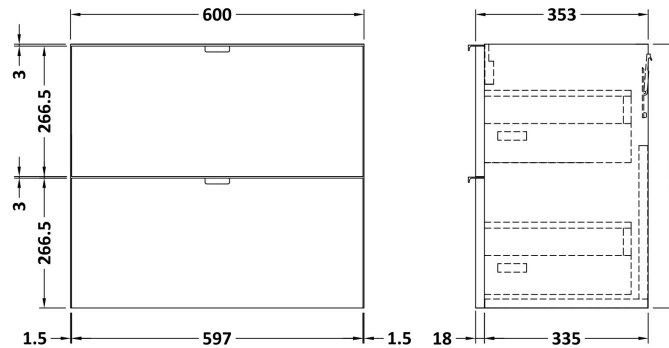

Sales Code: CBI630A

Description: 600 Wall Hung 2-Drawer Unit & Basin

Packaging Details

Barcode: 5056211889526

Sales Code: OFF637

Description: 600 2-Drawer Wall Hung Unit

Product Dimensions

Height (mm):	540
Width (mm):	600
Depth (mm):	353
Nett Weight (kg):	21

Packaging Dimensions

Height (mm):	375
Width (mm):	620
Depth (mm):	560
Gross Weight (kg):	21.5

Packaging Data

Box Colour:	Brown Cardboard Box
Box Qty:	1
Label Size:	100 x 50
Label Colour:	White Label
Label Qty:	2

Sales Code: CBM313

Description: Ceramic Rear Tap Basin 605X360

Product Dimensions

Height (mm):	150
Width (mm):	620
Depth (mm):	370
Nett Weight (kg):	10

Packaging Dimensions

Height (mm):	655
Width (mm):	420
Depth (mm):	200
Gross Weight (kg):	10

Packaging Data

Box Colour:	Brown Cardboard Box - Printed
Box Qty:	1
Label Size:	100 x 50
Label Colour:	White Label
Label Qty:	2

Outer Box Dimensions (If Applicable)

Height (mm):	
Width (mm):	
Depth (mm):	
Gross Weight (kg):	
Barcode:	5056211875833