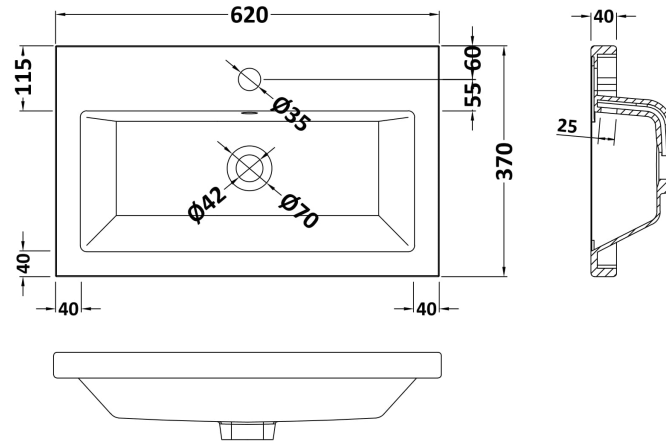

Packaging Dimensions

Height (mm):	375
Width (mm):	620
Depth (mm):	560
Gross Weight (kg):	21.5

Packaging Data

Box Colour:	Brown Cardboard Box
Box Qty:	1
Label Size:	100 x 50
Label Colour:	White Label
Label Qty:	2

Outer Box Dimensions (If Applicable)

Height (mm):	
Width (mm):	
Depth (mm):	
Gross Weight (kg):	
Barcode:	5056211816171

Product Details

Country of Origin:	United Kingdom
Fitting Instruction:	No
CE & UKCA:	N/A
FSC Certified Materials:	Yes
Colour:	Black Woodgrain
Construction Method:	Cam & Wood Dowel
Construction Type:	Rigid
Cabinet Finish:	MFC Textured Woodgrain
Fascia Finish:	MFC Textured Woodgrain
Cabinet Thickness (mm):	18
Fascia Thickness (mm):	18
Drawer Included:	Yes
Drawer Type:	80mm High Metal Softclose
No of Shelves:	0
Hinge Type:	Not Applicable
Hinge Included:	Not Applicable
Adjustable Legs:	No, Not Required
Fixings Included:	Yes
Handle Style:	Modern
Waste Shroud:	Yes
Handle Included:	Yes, Supplied
Handle Type:	Wrapover

Sales Code: CBM313

Description: Ceramic Rear Tap Basin 605X360

Product Dimensions

Height (mm):	150
Width (mm):	620
Depth (mm):	370
Nett Weight (kg):	10

Packaging Dimensions

Height (mm):	655
Width (mm):	420
Depth (mm):	200
Gross Weight (kg):	10

Packaging Data

Box Colour:	Brown Cardboard Box - Printed
Box Qty:	1
Label Size:	100 x 50
Label Colour:	White Label
Label Qty:	2

Outer Box Dimensions (If Applicable)

Height (mm):	
Width (mm):	
Depth (mm):	
Gross Weight (kg):	
Barcode:	5056211875833