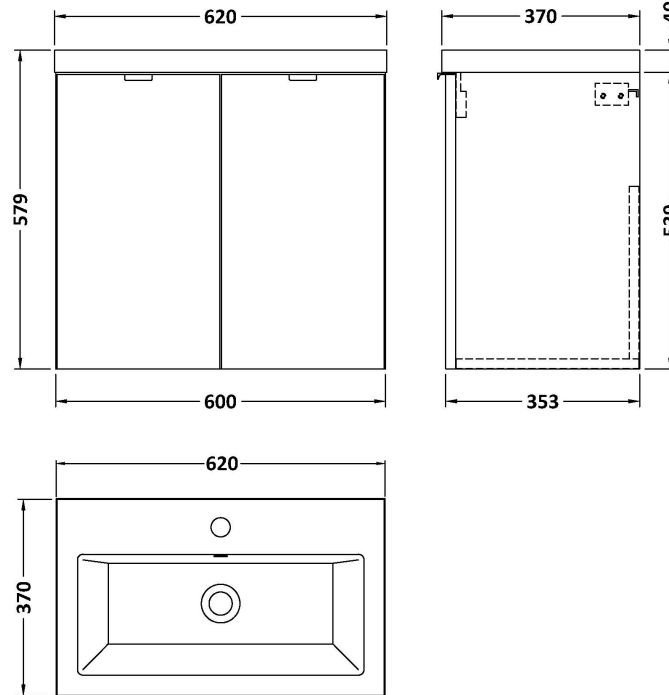

Sales Code: CBI636A

Description: 600 2-Door Wall Hung Unit & Basin

Packaging Details

Barcode: 5056211889533

Sales Code: OFF666

Description: 600 Wall Hung 2-Door

Product Dimensions

Height (mm):	540
Width (mm):	600
Depth (mm):	353
Nett Weight (kg):	13

Packaging Dimensions

Height (mm):	375
Width (mm):	625
Depth (mm):	560
Gross Weight (kg):	13.5

Packaging Data

Box Colour:	Brown Cardboard Box
Box Qty:	1
Label Size:	100 x 50
Label Colour:	White Label
Label Qty:	2

Outer Box Dimensions (If Applicable)

Height (mm):	
Width (mm):	
Depth (mm):	
Gross Weight (kg):	
Barcode:	5056211816454

Product Details

Country of Origin:	United Kingdom
Fitting Instruction:	No
CE & UKCA:	N/A
FSC Certified Materials:	Yes
Colour:	Black Woodgrain
Construction Method:	Cam & Wood Dowel
Construction Type:	Rigid
Cabinet Finish:	MFC Textured Woodgrain
Fascia Finish:	MFC Textured Woodgrain
Cabinet Thickness (mm):	18
Fascia Thickness (mm):	18
Drawer Included:	No
Drawer Type:	Not Applicable
No of Shelves:	0
Hinge Type:	95 Degree Clip-On Soft Close
Hinge Included:	Yes, Supplied
Adjustable Legs:	No, Not Required
Fixings Included:	Yes
Handle Style:	Modern
Waste Shroud:	No
Handle Included:	Yes, Supplied
Handle Type:	Wrapover

Sales Code: CBM313

Description: Ceramic Rear Tap Basin 605X360

Product Dimensions

Height (mm):	150
Width (mm):	620
Depth (mm):	370
Nett Weight (kg):	10

Packaging Dimensions

Height (mm):	655
Width (mm):	420
Depth (mm):	200
Gross Weight (kg):	10