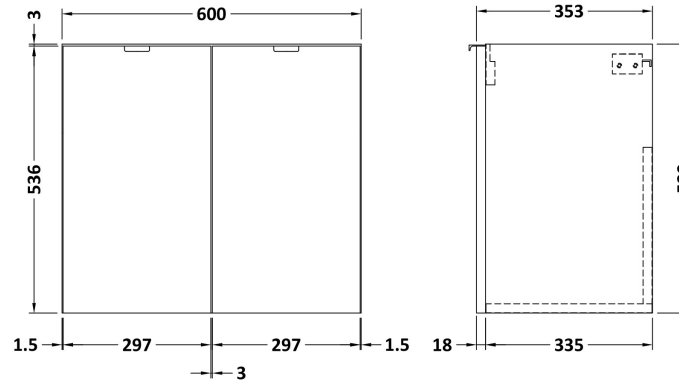

Sales Code: CBI636A

Description: 600 2-Door Wall Hung Unit & Basin

Packaging Details

Barcode: 5056211889533

Sales Code: OFF666

Description: 600 Wall Hung 2-Door

Product Dimensions

Height (mm):	540
Width (mm):	600
Depth (mm):	353
Nett Weight (kg):	13

Packaging Dimensions

Height (mm):	375
Width (mm):	625
Depth (mm):	560
Gross Weight (kg):	13.5

Packaging Data

Box Colour:	Brown Cardboard Box
Box Qty:	1
Label Size:	100 x 50
Label Colour:	White Label
Label Qty:	2

Sales Code: CBM313

Description: Ceramic Rear Tap Basin 605X360

Product Dimensions

Height (mm):	150
Width (mm):	620
Depth (mm):	370
Nett Weight (kg):	10

Packaging Dimensions

Height (mm):	655
Width (mm):	420
Depth (mm):	200
Gross Weight (kg):	10

Packaging Data

Box Colour:	Brown Cardboard Box - Printed
Box Qty:	1
Label Size:	100 x 50
Label Colour:	White Label
Label Qty:	2

Outer Box Dimensions (If Applicable)

Height (mm):	
Width (mm):	
Depth (mm):	
Gross Weight (kg):	
Barcode:	5056211875833