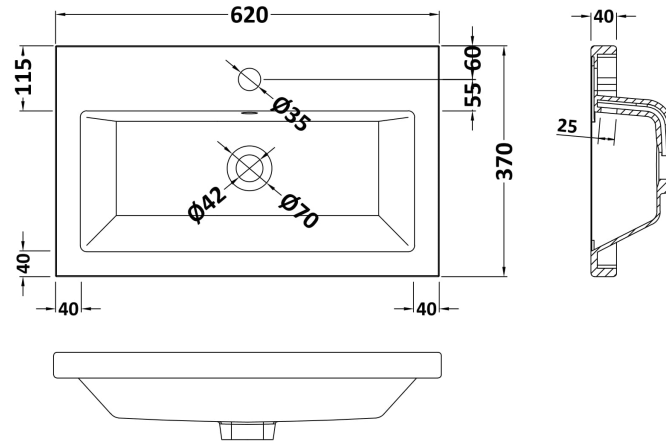

Packaging Dimensions

Height (mm):	375
Width (mm):	625
Depth (mm):	560
Gross Weight (kg):	13.5

Packaging Data

Box Colour:	Brown Cardboard Box
Box Qty:	1
Label Size:	100 x 50
Label Colour:	White Label
Label Qty:	2

Outer Box Dimensions (If Applicable)

Height (mm):	
Width (mm):	
Depth (mm):	
Gross Weight (kg):	
Barcode:	5056211816454

Product Details

Country of Origin:	United Kingdom
Fitting Instruction:	No
CE & UKCA:	N/A
FSC Certified Materials:	Yes
Colour:	Black Woodgrain
Construction Method:	Cam & Wood Dowel
Construction Type:	Rigid
Cabinet Finish:	MFC Textured Woodgrain
Fascia Finish:	MFC Textured Woodgrain
Cabinet Thickness (mm):	18
Fascia Thickness (mm):	18
Drawer Included:	No
Drawer Type:	Not Applicable
No of Shelves:	0
Hinge Type:	95 Degree Clip-On Soft Close
Hinge Included:	Yes, Supplied
Adjustable Legs:	No, Not Required
Fixings Included:	Yes
Handle Style:	Modern
Waste Shroud:	No
Handle Included:	Yes, Supplied
Handle Type:	Wrapover

Sales Code: CBM313

Description: Ceramic Rear Tap Basin 605X360

Product Dimensions

Height (mm):	150
Width (mm):	620
Depth (mm):	370
Nett Weight (kg):	10

Packaging Dimensions

Height (mm):	655
Width (mm):	420
Depth (mm):	200
Gross Weight (kg):	10

Packaging Data

Box Colour:	Brown Cardboard Box - Printed
Box Qty:	1
Label Size:	100 x 50
Label Colour:	White Label
Label Qty:	2

Outer Box Dimensions (If Applicable)

Height (mm):	
Width (mm):	
Depth (mm):	
Gross Weight (kg):	
Barcode:	5056211875833