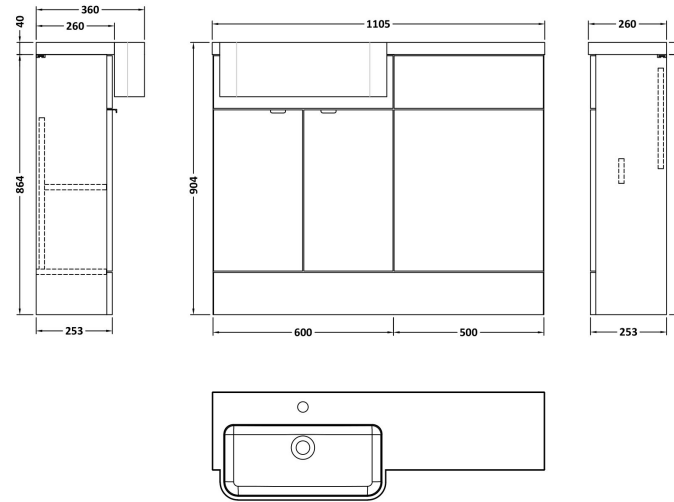

Sales Code: CBI646

Description: 1100 Round Semi Rec Vanity & Wc Unit Lh

Packaging Details

Barcode: 5056211889779

Sales Code: OFF607

Description: 600 Vanity Unit (255mm Deep)

Product Dimensions

Height (mm):	864
Width (mm):	600
Depth (mm):	255
Nett Weight (kg):	17

Packaging Dimensions

Height (mm):	290
Width (mm):	625
Depth (mm):	875
Gross Weight (kg):	17.5

Packaging Data

Box Colour:	Brown Cardboard Box
Box Qty:	1
Label Size:	100 x 50
Label Colour:	White Label
Label Qty:	2

Sales Code: OFF645

Description: 500 Wc Unit (255mm Deep)

Product Dimensions

Height (mm):	864
Width (mm):	500
Depth (mm):	255
Nett Weight (kg):	11.5

Packaging Dimensions

Height (mm):	290
Width (mm):	525
Depth (mm):	875
Gross Weight (kg):	12

Sales Code: PMB513L

Description: 1100 Round S/Recess Polymarble Basin Lh

Product Dimensions

Height (mm):	135
Width (mm):	1103
Depth (mm):	355
Nett Weight (kg):	16

Packaging Dimensions

Height (mm):	190
Width (mm):	420
Depth (mm):	1160
Gross Weight (kg):	16