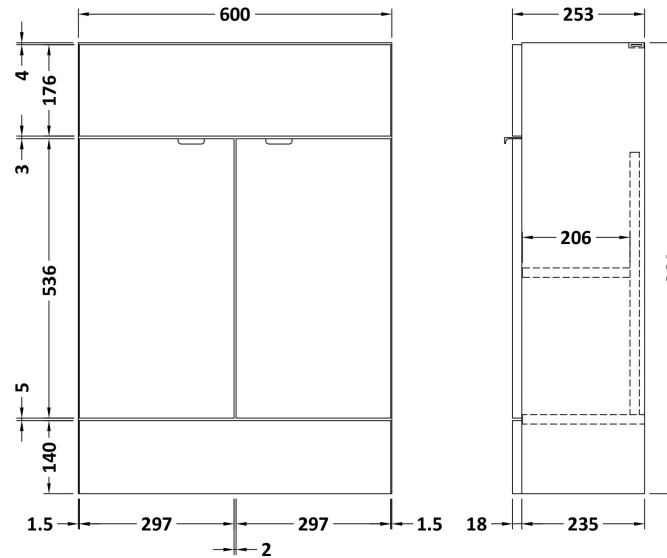

Sales Code: CBI646

Description: 1100 Round Semi Rec Vanity & Wc Unit Lh

Packaging Details

Barcode: 5056211889779

Sales Code: OFF607

Description: 600 Vanity Unit (255mm Deep)

Product Dimensions

Height (mm):	864
Width (mm):	600
Depth (mm):	255
Nett Weight (kg):	17

Packaging Dimensions

Height (mm):	290
Width (mm):	625
Depth (mm):	875
Gross Weight (kg):	17.5

Packaging Data

Box Colour:	Brown Cardboard Box
Box Qty:	1
Label Size:	100 x 50
Label Colour:	White Label
Label Qty:	2

Sales Code: OFF645

Description: 500 Wc Unit (255mm Deep)

Product Dimensions

Height (mm):	864
Width (mm):	500
Depth (mm):	255
Nett Weight (kg):	11.5

Packaging Dimensions

Height (mm):	290
Width (mm):	525
Depth (mm):	875
Gross Weight (kg):	12

Sales Code: PMB513L

Description: 1100 Round S/Recess Polymarble Basin Lh

Product Dimensions

Height (mm):	135
Width (mm):	1103
Depth (mm):	355
Nett Weight (kg):	16

Packaging Dimensions

Height (mm):	190
Width (mm):	420
Depth (mm):	1160
Gross Weight (kg):	16