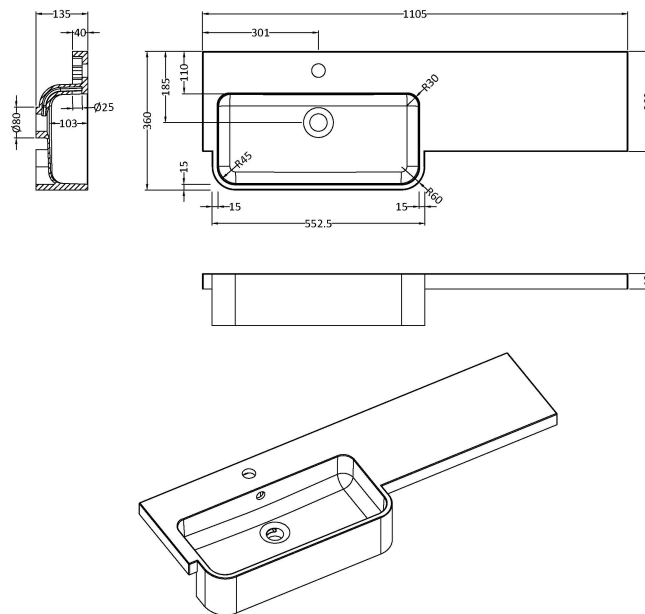

Packaging Dimensions

Height (mm):	290
Width (mm):	625
Depth (mm):	875
Gross Weight (kg):	17.5

Packaging Data

Box Colour:	Brown Cardboard Box
Box Qty:	1
Label Size:	100 x 50
Label Colour:	White Label
Label Qty:	2

Sales Code: OFF645

Description: 500 Wc Unit (255mm Deep)

Product Dimensions

Height (mm):	864
Width (mm):	500
Depth (mm):	255
Nett Weight (kg):	11.5

Packaging Dimensions

Height (mm):	290
Width (mm):	525
Depth (mm):	875
Gross Weight (kg):	12

Packaging Data

Box Colour:	Brown Cardboard Box
Box Qty:	1
Label Size:	100 x 50
Label Colour:	White Label
Label Qty:	2

Outer Box Dimensions (If Applicable)

Height (mm):	
Width (mm):	
Depth (mm):	
Gross Weight (kg):	
Barcode:	5055275816813

Sales Code: PMB513L

Description: 1100 Round S/Recess Polymarble Basin Lh

Product Dimensions

Height (mm):	135
Width (mm):	1103
Depth (mm):	355
Nett Weight (kg):	16

Packaging Dimensions

Height (mm):	190
Width (mm):	420
Depth (mm):	1160
Gross Weight (kg):	16