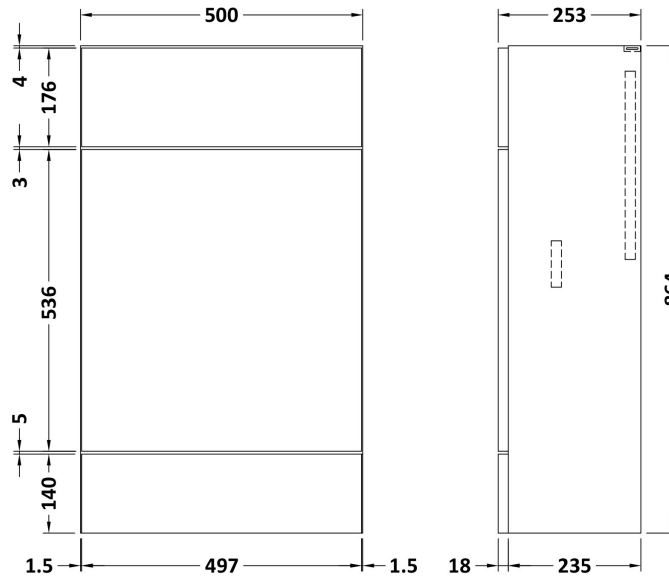

Sales Code: CBI646

Description: 1100 Round Semi Rec Vanity & Wc Unit Lh

Packaging Details

Barcode: 5056211889779

Sales Code: OFF607

Description: 600 Vanity Unit (255mm Deep)

Product Dimensions

Height (mm):	864
Width (mm):	600
Depth (mm):	255
Nett Weight (kg):	17

Packaging Dimensions

Height (mm):	290
Width (mm):	625
Depth (mm):	875
Gross Weight (kg):	17.5

Packaging Data

Box Colour:	Brown Cardboard Box
Box Qty:	1
Label Size:	100 x 50
Label Colour:	White Label
Label Qty:	2

Sales Code: OFF645

Description: 500 Wc Unit (255mm Deep)

Product Dimensions

Height (mm):	864
Width (mm):	500
Depth (mm):	255
Nett Weight (kg):	11.5

Packaging Dimensions

Height (mm):	290
Width (mm):	525
Depth (mm):	875
Gross Weight (kg):	12

Packaging Data

Box Colour:	Brown Cardboard Box
Box Qty:	1
Label Size:	100 x 50
Label Colour:	White Label
Label Qty:	2

Outer Box Dimensions (If Applicable)

Height (mm):	
Width (mm):	
Depth (mm):	
Gross Weight (kg):	
Barcode:	5055275816813