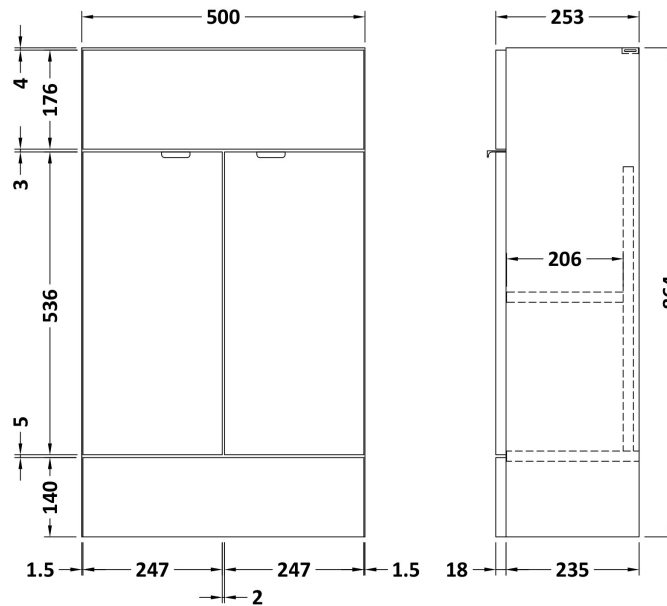

Sales Code: CBI648

Description: 1000 Square Semi Rec Vanity & Wc Unit Lh

Packaging Details

Barcode: 5056211890034

Sales Code: OFF605

Description: 500 Vanity Unit (255mm Deep)

Product Dimensions

Height (mm):	864
Width (mm):	500
Depth (mm):	255
Nett Weight (kg):	15

Packaging Dimensions

Height (mm):	290
Width (mm):	525
Depth (mm):	875
Gross Weight (kg):	15.5

Packaging Data

Box Colour:	Brown Cardboard Box
Box Qty:	1
Label Size:	100 x 50
Label Colour:	White Label
Label Qty:	2

Sales Code: OFF645

Description: 500 Wc Unit (255mm Deep)

Product Dimensions

Height (mm):	864
Width (mm):	500
Depth (mm):	255
Nett Weight (kg):	11.5

Packaging Dimensions

Height (mm):	290
Width (mm):	525
Depth (mm):	875
Gross Weight (kg):	12

Sales Code: PMB612L

Description: 1000 Square S/Recess Polymarble Basin Lh

Product Dimensions

Height (mm):	135
Width (mm):	1003
Depth (mm):	355
Nett Weight (kg):	15

Packaging Dimensions

Height (mm):	190
Width (mm):	420
Depth (mm):	1060
Gross Weight (kg):	15