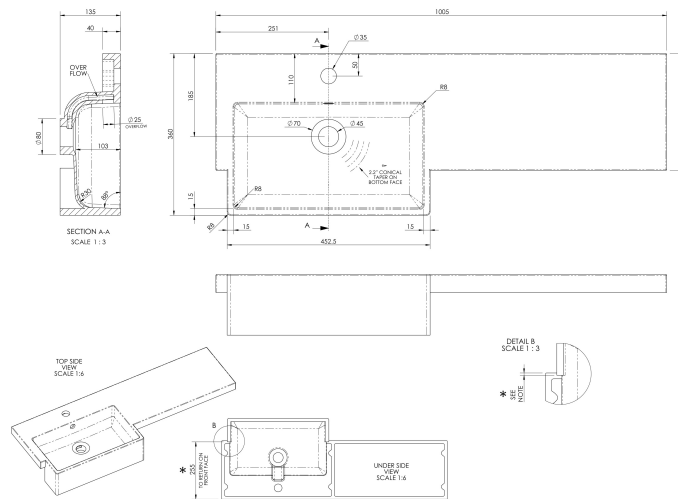

Packaging Dimensions

Height (mm):	290
Width (mm):	525
Depth (mm):	875
Gross Weight (kg):	15.5

Packaging Data

Box Colour:	Brown Cardboard Box
Box Qty:	1
Label Size:	100 x 50
Label Colour:	White Label
Label Qty:	2

Sales Code: OFF645

Description: 500 Wc Unit (255mm Deep)

Product Dimensions

Height (mm):	864
Width (mm):	500
Depth (mm):	255
Nett Weight (kg):	11.5

Packaging Dimensions

Height (mm):	290
Width (mm):	525
Depth (mm):	875
Gross Weight (kg):	12

Packaging Data

Box Colour:	Brown Cardboard Box
Box Qty:	1
Label Size:	100 x 50
Label Colour:	White Label
Label Qty:	2

Outer Box Dimensions (If Applicable)

Height (mm):	
Width (mm):	
Depth (mm):	
Gross Weight (kg):	
Barcode:	5055275816813

Sales Code: PMB612L

Description: 1000 Square S/Recess Polymarble Basin Lh

Product Dimensions

Height (mm):	135
Width (mm):	1003
Depth (mm):	355
Nett Weight (kg):	15

Packaging Dimensions

Height (mm):	190
Width (mm):	420
Depth (mm):	1060
Gross Weight (kg):	15