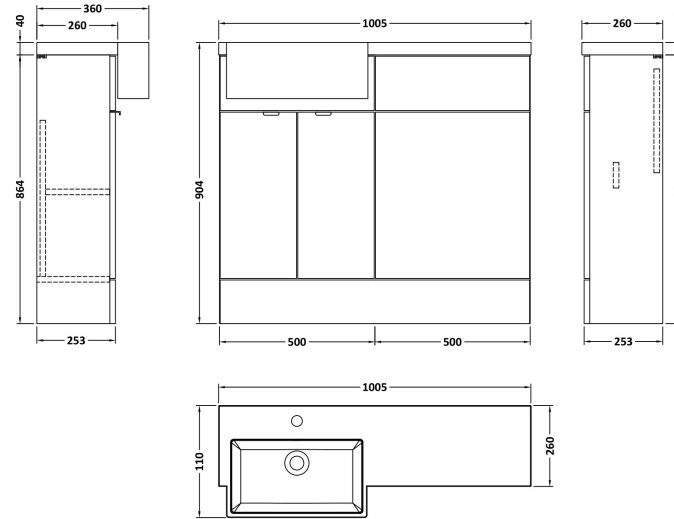

Sales Code: CBI648

Description: 1000 Square Semi Rec Vanity & Wc Unit Lh

Packaging Details

Barcode: 5056211890034

Sales Code: OFF605

Description: 500 Vanity Unit (255mm Deep)

Product Dimensions

Height (mm):	864
Width (mm):	500
Depth (mm):	255
Nett Weight (kg):	15

Packaging Dimensions

Height (mm):	290
Width (mm):	525
Depth (mm):	875
Gross Weight (kg):	15.5

Packaging Data

Box Colour:	Brown Cardboard Box
Box Qty:	1
Label Size:	100 x 50
Label Colour:	White Label
Label Qty:	2

Sales Code: OFF645

Description: 500 Wc Unit (255mm Deep)

Product Dimensions

Height (mm):	864
Width (mm):	500
Depth (mm):	255
Nett Weight (kg):	11.5

Packaging Dimensions

Height (mm):	290
Width (mm):	525
Depth (mm):	875
Gross Weight (kg):	12

Sales Code: PMB612L

Description: 1000 Square S/Recess Polymarble Basin Lh

Product Dimensions

Height (mm):	135
Width (mm):	1003
Depth (mm):	355
Nett Weight (kg):	15

Packaging Dimensions

Height (mm):	190
Width (mm):	420
Depth (mm):	1060
Gross Weight (kg):	15