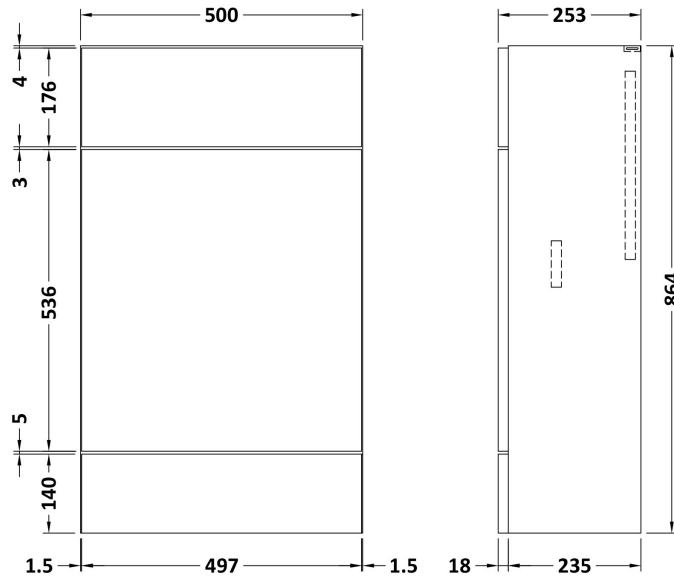

Sales Code: CBI648

Description: 1000 Square Semi Rec Vanity & Wc Unit Lh

Packaging Details

Barcode: 5056211890034

Sales Code: OFF605

Description: 500 Vanity Unit (255mm Deep)

Product Dimensions

Height (mm):	864
Width (mm):	500
Depth (mm):	255
Nett Weight (kg):	15

Packaging Dimensions

Height (mm):	290
Width (mm):	525
Depth (mm):	875
Gross Weight (kg):	15.5

Packaging Data

Box Colour:	Brown Cardboard Box
Box Qty:	1
Label Size:	100 x 50
Label Colour:	White Label
Label Qty:	2

Sales Code: OFF645

Description: 500 Wc Unit (255mm Deep)

Product Dimensions

Height (mm):	864
Width (mm):	500
Depth (mm):	255
Nett Weight (kg):	11.5

Packaging Dimensions

Height (mm):	290
Width (mm):	525
Depth (mm):	875
Gross Weight (kg):	12

Packaging Data

Box Colour:	Brown Cardboard Box
Box Qty:	1
Label Size:	100 x 50
Label Colour:	White Label
Label Qty:	2

Outer Box Dimensions (If Applicable)

Height (mm):	
Width (mm):	
Depth (mm):	
Gross Weight (kg):	
Barcode:	5055275816813