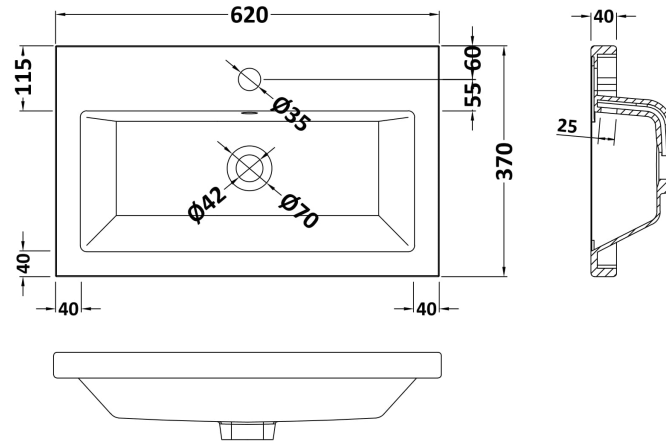

### Product Dimensions

Height (mm):	864
Width (mm):	600
Depth (mm):	355
Nett Weight (kg):	20.5

### Packaging Dimensions

Height (mm):	375
Width (mm):	625
Depth (mm):	900
Gross Weight (kg):	21

### Outer Box Dimensions (If Applicable)

Height (mm):	
Width (mm):	
Depth (mm):	
Gross Weight (kg):	
Barcode:	5055275873465

### Product Dimensions

Height (mm):	150
Width (mm):	620
Depth (mm):	370
Nett Weight (kg):	10