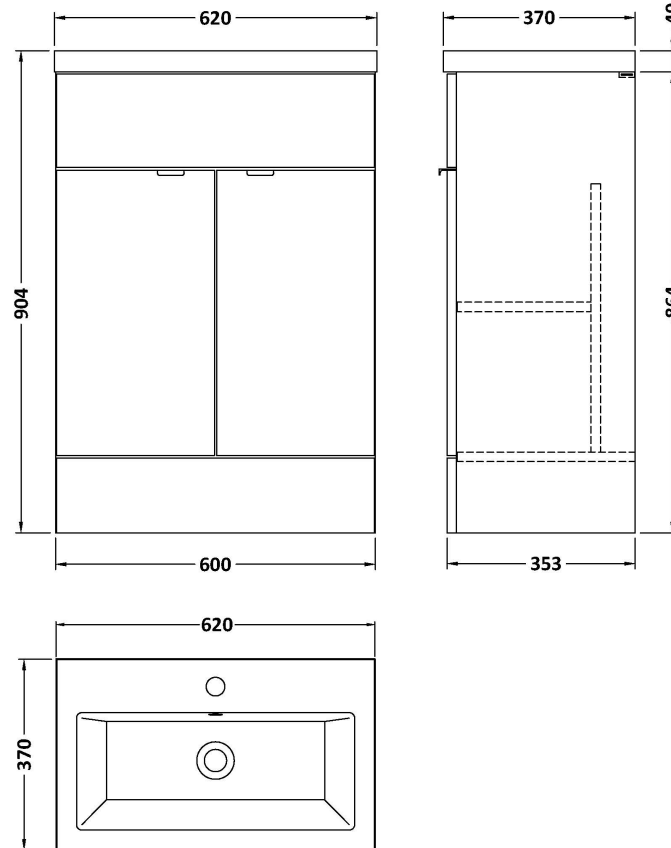

Sales Code: CBI907A

Description: 600mm Fd Vanity Unit & Basin

Packaging Details

Barcode: 5056211889540