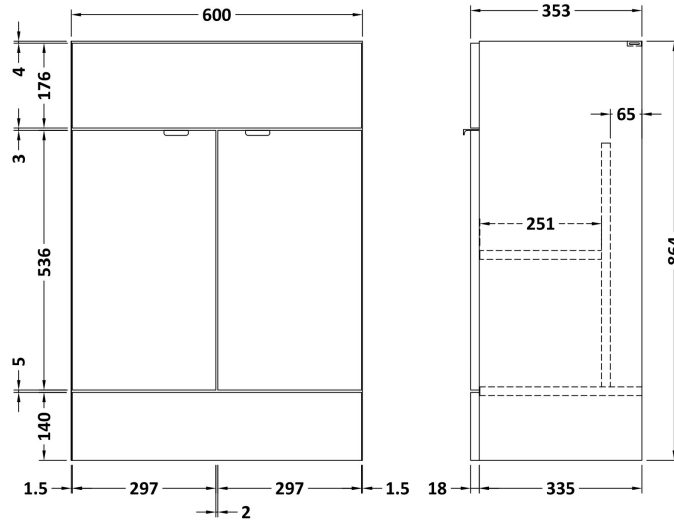

### Product Dimensions

Height (mm):	864
Width (mm):	600
Depth (mm):	355
Nett Weight (kg):	20.5

### Packaging Dimensions

Height (mm):	375
Width (mm):	625
Depth (mm):	900
Gross Weight (kg):	21

### Product Dimensions

Height (mm):	150
Width (mm):	620
Depth (mm):	370
Nett Weight (kg):	10

### Packaging Dimensions

Height (mm):	655
Width (mm):	420
Depth (mm):	200
Gross Weight (kg):	10