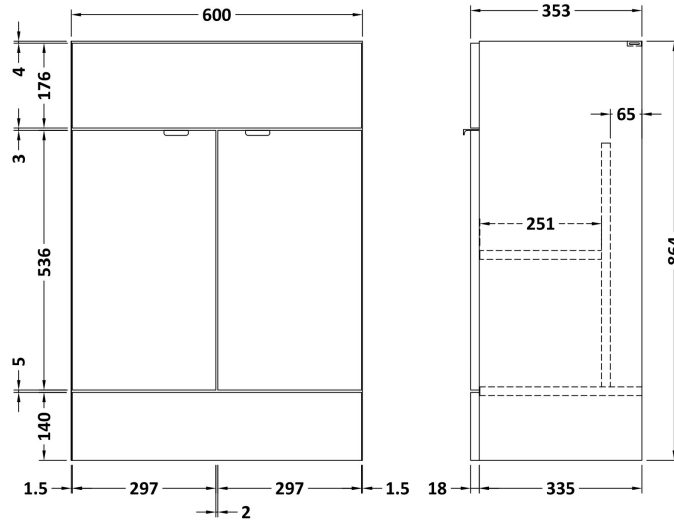

Sales Code: CBI911

Description: 1200mm Combination - Fd Option 2 - Lh

Packaging Details

Barcode: 5055275894354

Sales Code: OFF908

Description: 600 Vanity Unit (355mm Deep)

Product Dimensions

Height (mm):	864
Width (mm):	600
Depth (mm):	355
Nett Weight (kg):	20.5

Packaging Dimensions

Height (mm):	375
Width (mm):	625
Depth (mm):	900
Gross Weight (kg):	21

Packaging Data

Box Colour:	Brown Cardboard Box
Box Qty:	1
Label Size:	100 x 50
Label Colour:	White Label
Label Qty:	2

Sales Code: OFF981

Description: 300 Base Unit (255mm Deep)

Product Dimensions

Height (mm):	864
Width (mm):	300
Depth (mm):	255
Nett Weight (kg):	11

Packaging Dimensions

Height (mm):	900
Width (mm):	325
Depth (mm):	290
Gross Weight (kg):	11.5

Sales Code: PMB414L

Description: 1200 L Shaped Polymarble Basin Lh

Product Dimensions

Height (mm):	135
Width (mm):	1203
Depth (mm):	355
Nett Weight (kg):	17

Packaging Dimensions

Height (mm):	190
Width (mm):	420
Depth (mm):	1260
Gross Weight (kg):	17