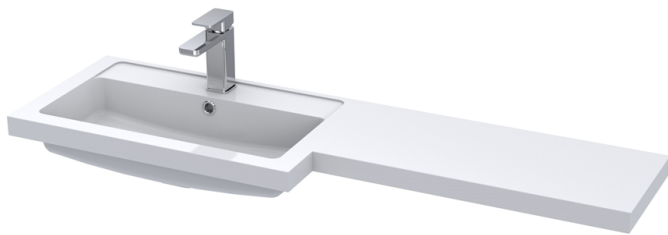

Sales Code: CBI911

Description: 1200mm Combination - Fd Option 2 - Lh

Packaging Details

Barcode: 5055275894354

Sales Code: OFF908

Description: 600 Vanity Unit (355mm Deep)

Product Dimensions

Height (mm):	864
Width (mm):	600
Depth (mm):	355
Nett Weight (kg):	20.5

Sales Code: OFF981

Description: 300 Base Unit (255mm Deep)

Product Dimensions

Height (mm):	864
Width (mm):	300
Depth (mm):	255
Nett Weight (kg):	11

Packaging Dimensions

Height (mm):	900
Width (mm):	325
Depth (mm):	290
Gross Weight (kg):	11.5

Product Details

Country of Origin:	China
Fitting Instruction:	No
CE & UKCA:	N/A
FSC Certified Materials:	Yes
Colour:	Gloss Grey
Construction Method:	Cam & Wood Dowel
Construction Type:	Rigid
Cabinet Finish:	MFC Painted Gloss
Fascia Finish:	MFC Painted Gloss
Cabinet Thickness (mm):	16
Fascia Thickness (mm):	18
Drawer Included:	No
Drawer Type:	Not Applicable
No of Shelves:	1
Hinge Type:	95 Degree Clip-On Soft Close
Hinge Included:	Yes
Adjustable Legs:	No
Fixings Included:	Yes
Handle Style:	Contemporary
Waste Shroud:	No
Handle Included:	Yes
Handle Type:	Wrapover

Sales Code: PMB414L

Description: 1200 L Shaped Polymarble Basin Lh

Product Dimensions

Height (mm):	135
Width (mm):	1203
Depth (mm):	355
Nett Weight (kg):	17

Packaging Dimensions

Height (mm):	190
Width (mm):	420
Depth (mm):	1260
Gross Weight (kg):	17