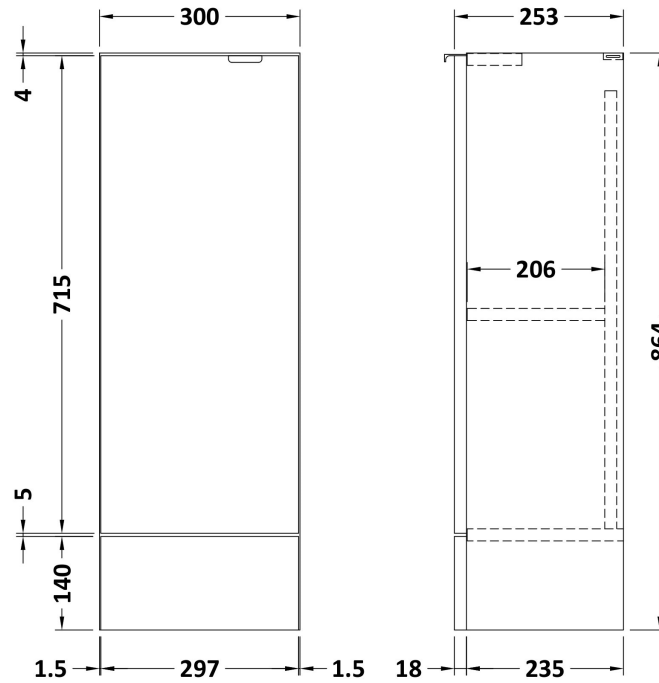

Packaging Dimensions

Height (mm):	375
Width (mm):	625
Depth (mm):	900
Gross Weight (kg):	21

Packaging Data

Box Colour:	Brown Cardboard Box
Box Qty:	1
Label Size:	100 x 50
Label Colour:	White Label
Label Qty:	2

Sales Code: OFF981

Description: 300 Base Unit (255mm Deep)

Product Dimensions

Height (mm):	864
Width (mm):	300
Depth (mm):	255
Nett Weight (kg):	11

Packaging Dimensions

Height (mm):	900
Width (mm):	325
Depth (mm):	290
Gross Weight (kg):	11.5

Packaging Data

Box Colour:	Brown Cardboard Box
Box Qty:	1
Label Size:	100 x 50
Label Colour:	White Label
Label Qty:	2

Outer Box Dimensions (If Applicable)

Height (mm):	
Width (mm):	
Depth (mm):	
Gross Weight (kg):	
Barcode:	5055275873281

Sales Code: PMB414L

Description: 1200 L Shaped Polymarble Basin Lh

Product Dimensions

Height (mm):	135
Width (mm):	1203
Depth (mm):	355
Nett Weight (kg):	17

Packaging Dimensions

Height (mm):	190
Width (mm):	420
Depth (mm):	1260
Gross Weight (kg):	17