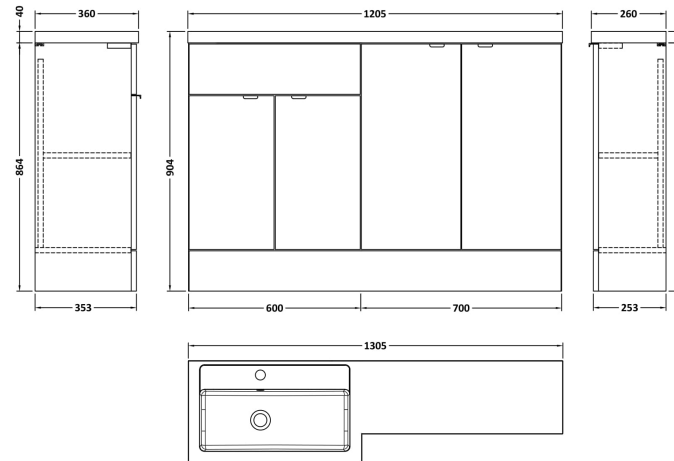

Sales Code: CBI911

Description: 1200mm Combination - Fd Option 2 - Lh

Packaging Details

Barcode: 5055275894354

Sales Code: OFF908

Description: 600 Vanity Unit (355mm Deep)

Product Dimensions

Height (mm):	864
Width (mm):	600
Depth (mm):	355
Nett Weight (kg):	20.5

Packaging Dimensions

Height (mm):	375
Width (mm):	625
Depth (mm):	900
Gross Weight (kg):	21

Packaging Data

Box Colour:	Brown Cardboard Box
Box Qty:	1
Label Size:	100 x 50
Label Colour:	White Label
Label Qty:	2

Sales Code: OFF981

Description: 300 Base Unit (255mm Deep)

Product Dimensions

Height (mm):	864
Width (mm):	300
Depth (mm):	255
Nett Weight (kg):	11

Packaging Dimensions

Height (mm):	900
Width (mm):	325
Depth (mm):	290
Gross Weight (kg):	11.5

Sales Code: PMB414L

Description: 1200 L Shaped Polymarble Basin Lh

Product Dimensions

Height (mm):	135
Width (mm):	1203
Depth (mm):	355
Nett Weight (kg):	17

Packaging Dimensions

Height (mm):	190
Width (mm):	420
Depth (mm):	1260
Gross Weight (kg):	17