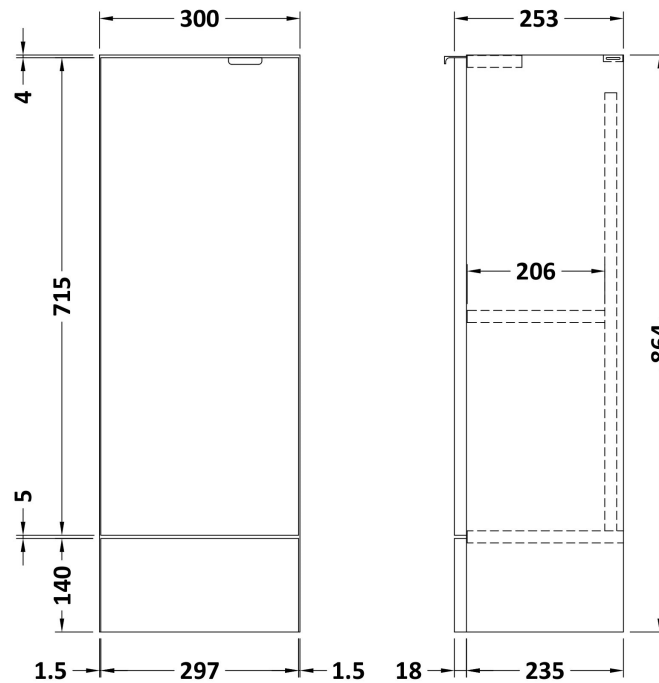

Packaging Dimensions

Height (mm):	375
Width (mm):	625
Depth (mm):	900
Gross Weight (kg):	21

Packaging Data

Box Colour:	Brown Cardboard Box
Box Qty:	1
Label Size:	100 x 50
Label Colour:	White Label
Label Qty:	2

Sales Code: OFF981

Description: 300 Base Unit (255mm Deep)

Product Dimensions

Height (mm):	864
Width (mm):	300
Depth (mm):	255
Nett Weight (kg):	11

Packaging Dimensions

Height (mm):	900
Width (mm):	325
Depth (mm):	290
Gross Weight (kg):	11.5

Packaging Data

Box Colour:	Brown Cardboard Box
Box Qty:	1
Label Size:	100 x 50
Label Colour:	White Label
Label Qty:	2

Outer Box Dimensions (If Applicable)

Height (mm):	
Width (mm):	
Depth (mm):	
Gross Weight (kg):	
Barcode:	5055275873281

Sales Code: OFF991

Description: 1.25M Continuous Plinth (1250X140x18mm)

Product Dimensions

Height (mm):	1250
Width (mm):	145
Depth (mm):	18
Nett Weight (kg):	2

Packaging Dimensions

Height (mm):	20
Width (mm):	150
Depth (mm):	1260
Gross Weight (kg):	2