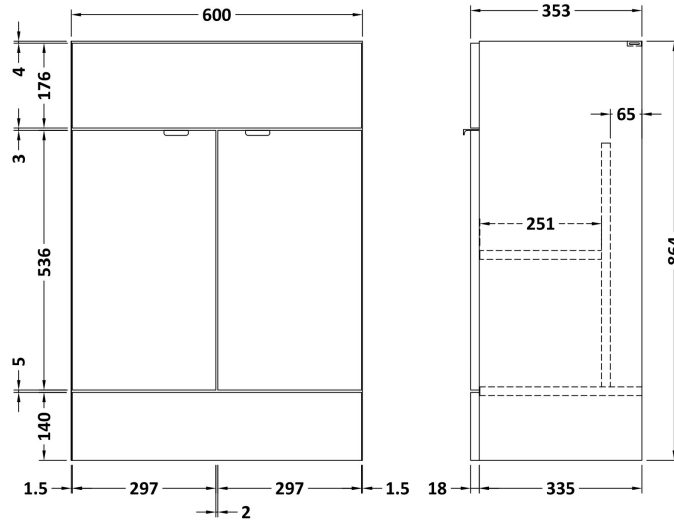

Sales Code: CBI917

Description: 1500mm Combination - Fd Option 3 - Lh

Packaging Details

Barcode: 5055275894415

Sales Code: OFF908

Description: 600 Vanity Unit (355mm Deep)

Product Dimensions

Height (mm):	864
Width (mm):	600
Depth (mm):	355
Nett Weight (kg):	20.5

Packaging Dimensions

Height (mm):	375
Width (mm):	625
Depth (mm):	900
Gross Weight (kg):	21

Packaging Data

Box Colour:	Brown Cardboard Box
Box Qty:	1
Label Size:	100 x 50
Label Colour:	White Label
Label Qty:	2

Sales Code: OFF981

Description: 300 Base Unit (255mm Deep)

Product Dimensions

Height (mm):	864
Width (mm):	300
Depth (mm):	255
Nett Weight (kg):	11

Packaging Dimensions

Height (mm):	900
Width (mm):	325
Depth (mm):	290
Gross Weight (kg):	11.5

Sales Code: PMB415L

Description: 1500 L Shaped Polymarble Basin Lh

Product Dimensions

Height (mm):	135
Width (mm):	1503
Depth (mm):	355
Nett Weight (kg):	21

Packaging Dimensions

Height (mm):	190
Width (mm):	420
Depth (mm):	1570
Gross Weight (kg):	21