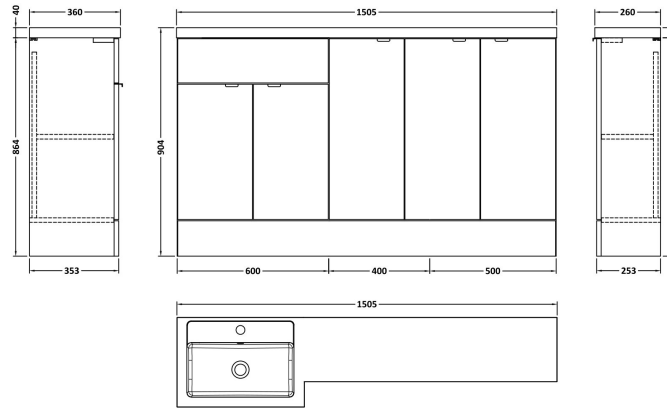

Sales Code: CBI917

Description: 1500mm Combination - Fd Option 3 - Lh

Packaging Details

Barcode: 5055275894415

Sales Code: OFF908

Description: 600 Vanity Unit (355mm Deep)

Product Dimensions

Height (mm):	864
Width (mm):	600
Depth (mm):	355
Nett Weight (kg):	20.5

Packaging Dimensions

Height (mm):	375
Width (mm):	625
Depth (mm):	900
Gross Weight (kg):	21

Packaging Data

Box Colour:	Brown Cardboard Box
Box Qty:	1
Label Size:	100 x 50
Label Colour:	White Label
Label Qty:	2

Sales Code: OFF981

Description: 300 Base Unit (255mm Deep)

Product Dimensions

Height (mm):	864
Width (mm):	300
Depth (mm):	255
Nett Weight (kg):	11

Packaging Dimensions

Height (mm):	900
Width (mm):	325
Depth (mm):	290
Gross Weight (kg):	11.5

Sales Code: PMB415L

Description: 1500 L Shaped Polymarble Basin Lh

Product Dimensions

Height (mm):	135
Width (mm):	1503
Depth (mm):	355
Nett Weight (kg):	21

Packaging Dimensions

Height (mm):	190
Width (mm):	420
Depth (mm):	1570
Gross Weight (kg):	21