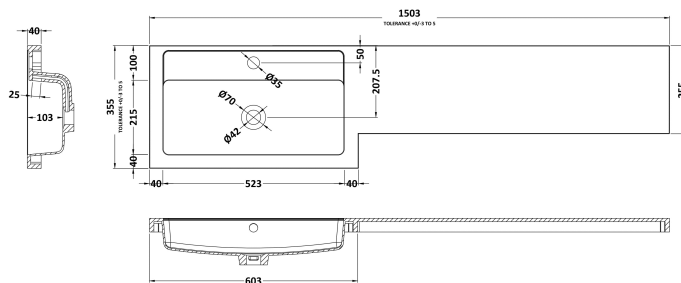

Sales Code: CBI917

Description: 1500mm Combination - Fd Option 3 - Lh

Packaging Details

Barcode: 5055275894415

Sales Code: OFF908

Description: 600 Vanity Unit (355mm Deep)

Product Dimensions

Height (mm):	864
Width (mm):	600
Depth (mm):	355
Nett Weight (kg):	20.5

Sales Code: OFF991

Description: 1.25M Continuous Plinth (1250X140x18mm)

Product Dimensions

Height (mm):	1250
Width (mm):	145
Depth (mm):	18
Nett Weight (kg):	2

Packaging Dimensions

Height (mm):	20
Width (mm):	150
Depth (mm):	1260
Gross Weight (kg):	2

Packaging Data

Box Colour:	Brown Cardboard Box
Box Qty:	1
Label Size:	100 x 50
Label Colour:	White Label
Label Qty:	2

Outer Box Dimensions (If Applicable)

Height (mm):	
Width (mm):	
Depth (mm):	
Gross Weight (kg):	
Barcode:	5055275873724

Sales Code: PMB415L

Description: 1500 L Shaped Polymarble Basin Lh

Product Dimensions

Height (mm):	135
Width (mm):	1503
Depth (mm):	355
Nett Weight (kg):	21

Packaging Dimensions

Height (mm):	190
Width (mm):	420
Depth (mm):	1570
Gross Weight (kg):	21