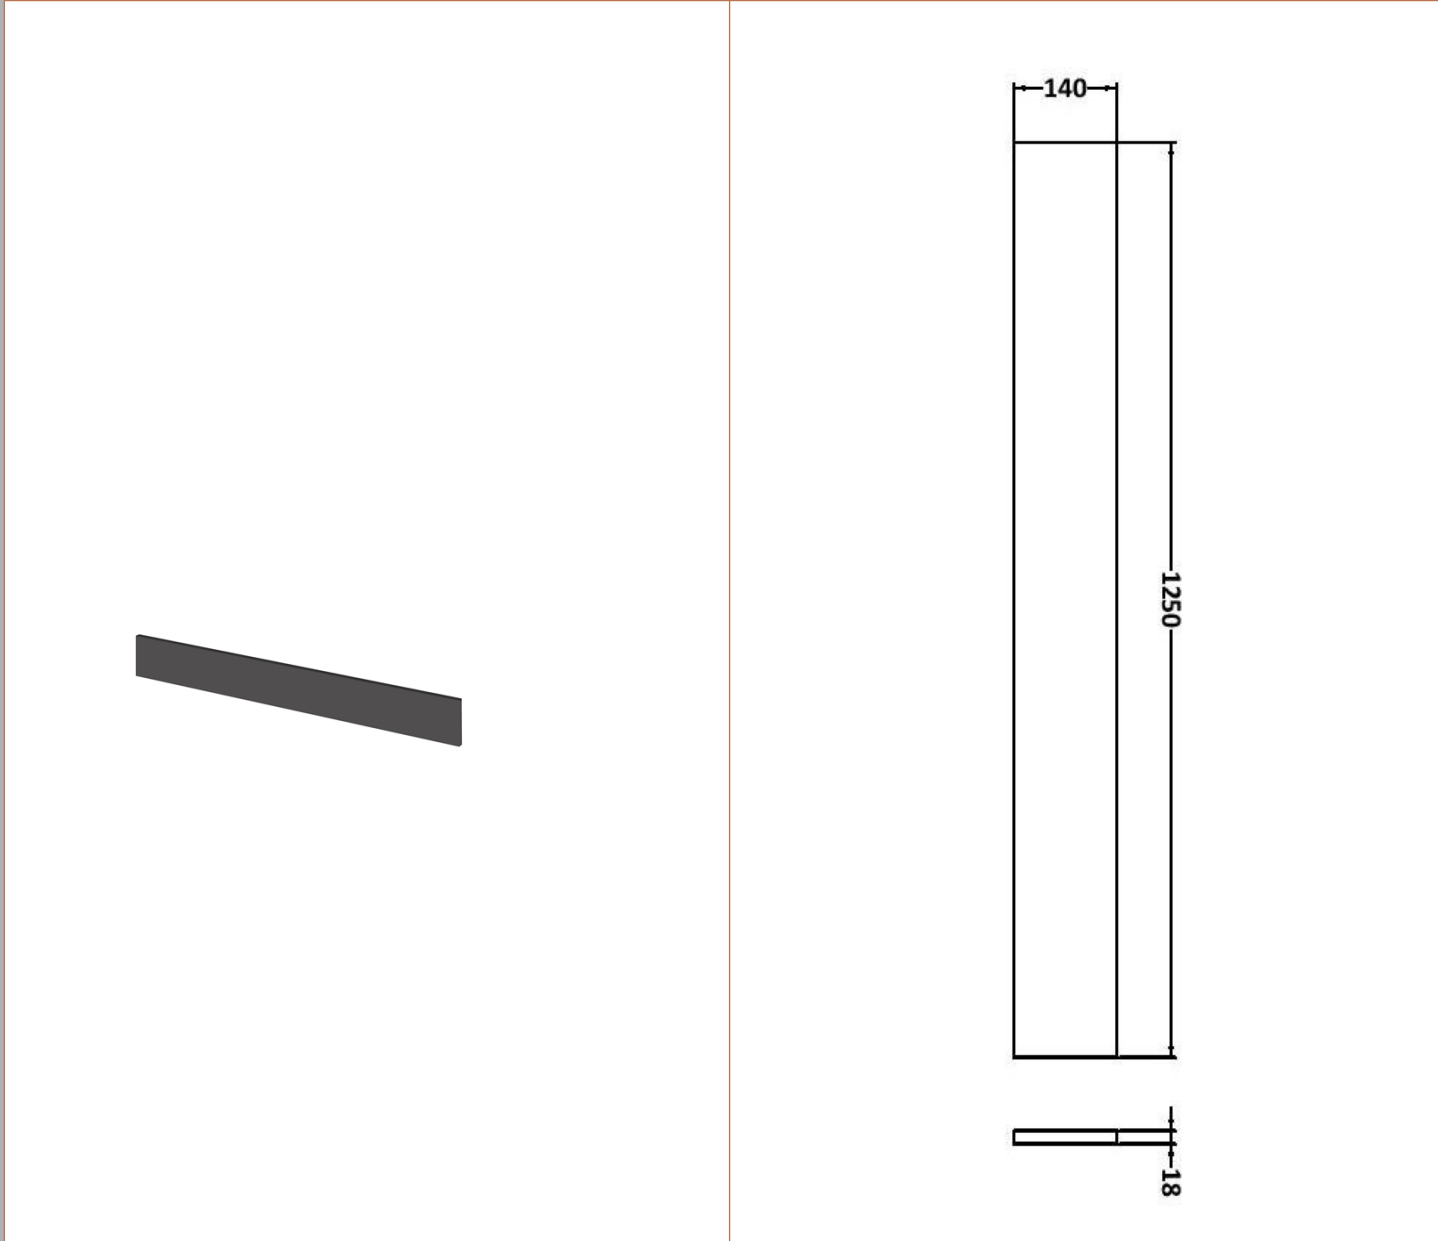

Sales Code: OFF981

Description: 300 Base Unit (255mm Deep)

Product Dimensions

Height (mm):	864
Width (mm):	300
Depth (mm):	255
Nett Weight (kg):	11

Packaging Dimensions

Height (mm):	900
Width (mm):	325
Depth (mm):	290
Gross Weight (kg):	11.5

Packaging Data

Box Colour:	Brown Cardboard Box
Box Qty:	1
Label Size:	100 x 50
Label Colour:	White Label
Label Qty:	2

Outer Box Dimensions (If Applicable)

Height (mm):	
Width (mm):	
Depth (mm):	
Gross Weight (kg):	
Barcode:	5055275873281

Sales Code: OFF991

Description: 1.25M Continuous Plinth (1250X140x18mm)

Product Dimensions

Height (mm):	1250
Width (mm):	145
Depth (mm):	18
Nett Weight (kg):	2

Packaging Dimensions

Height (mm):	20
Width (mm):	150
Depth (mm):	1260
Gross Weight (kg):	2

Sales Code: PMB415L

Description: 1500 L Shaped Polymarble Basin Lh

Product Dimensions

Height (mm):	135
Width (mm):	1503
Depth (mm):	355
Nett Weight (kg):	21

Packaging Dimensions

Height (mm):	190
Width (mm):	420
Depth (mm):	1570
Gross Weight (kg):	21