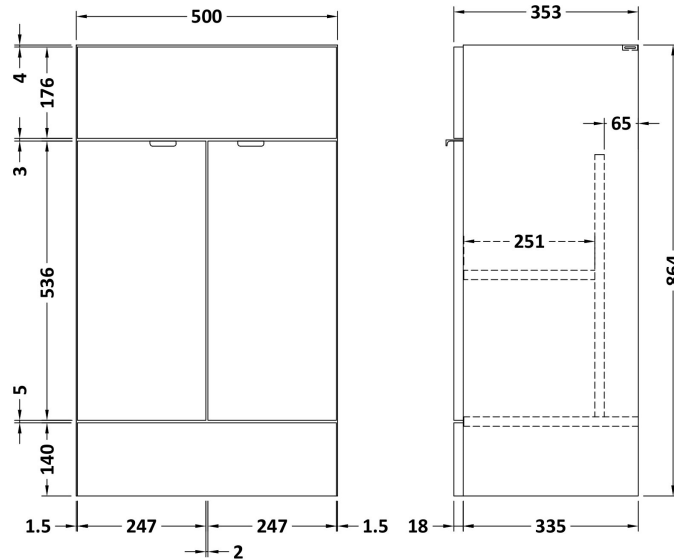

### Product Dimensions

Height (mm):	864
Width (mm):	500
Depth (mm):	355
Nett Weight (kg):	18

### Packaging Dimensions

Height (mm):	375
Width (mm):	525
Depth (mm):	900
Gross Weight (kg):	18.5

### Product Dimensions

Height (mm):	150
Width (mm):	520
Depth (mm):	370
Nett Weight (kg):	9

### Packaging Dimensions

Height (mm):	555
Width (mm):	420
Depth (mm):	200
Gross Weight (kg):	9