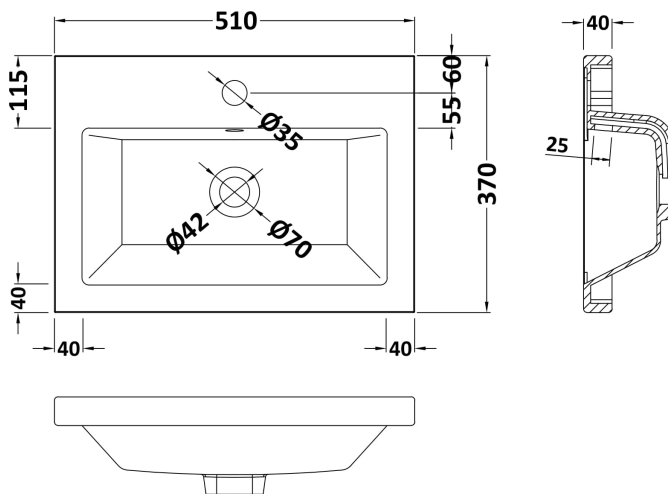

### Product Dimensions

Height (mm):	864
Width (mm):	500
Depth (mm):	355
Nett Weight (kg):	18

### Packaging Dimensions

Height (mm):	375
Width (mm):	525
Depth (mm):	900
Gross Weight (kg):	18.5

### Outer Box Dimensions (If Applicable)

Height (mm):	
Width (mm):	
Depth (mm):	
Gross Weight (kg):	
Barcode:	5055275873441

### Product Dimensions

Height (mm):	150
Width (mm):	520
Depth (mm):	370
Nett Weight (kg):	9