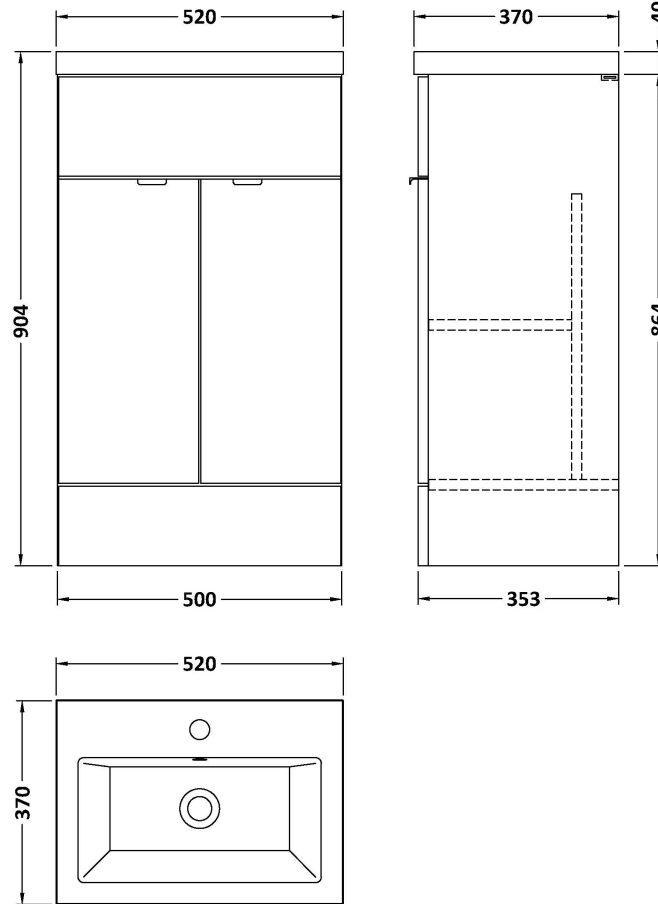

Sales Code: CBI924A

Description: 500mm Fd Vanity Unit & Basin

Packaging Details

Barcode: 5056211889335