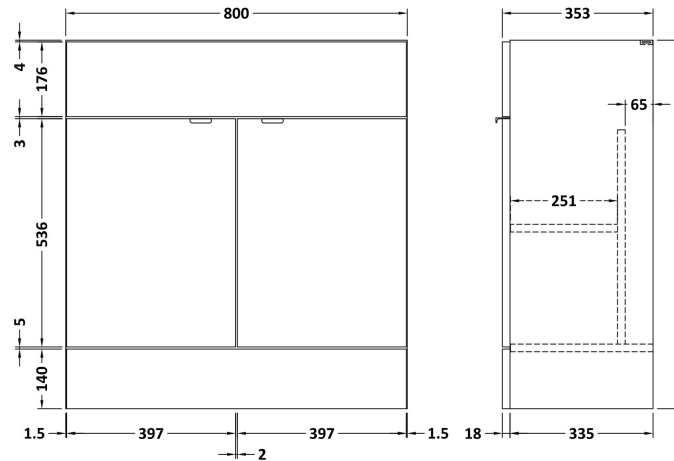

Sales Code: CBI928A

Description: 800mm Fd Vanity Unit & Basin

Packaging Details

Barcode: 5056211889694

Sales Code: OFF909

Description: 800 Vanity Unit (355mm Deep)

Product Dimensions

Height (mm):	864
Width (mm):	800
Depth (mm):	355
Nett Weight (kg):	24.5

Packaging Dimensions

Height (mm):	375
Width (mm):	825
Depth (mm):	900
Gross Weight (kg):	25

Packaging Data

Box Colour:	Brown Cardboard Box
Box Qty:	1
Label Size:	50 x 100
Label Colour:	White Label
Label Qty:	2

Sales Code: CBM315

Description: Ceramic Rear Tap Basin 805X360

Product Dimensions

Height (mm):	150
Width (mm):	805
Depth (mm):	360
Nett Weight (kg):	12

Packaging Dimensions

Height (mm):	855
Width (mm):	420
Depth (mm):	200
Gross Weight (kg):	12

Packaging Data

Box Colour:	Brown Cardboard Box - Printed
Box Qty:	1
Label Size:	100 x 50
Label Colour:	White Label
Label Qty:	2

Outer Box Dimensions (If Applicable)

Height (mm):	
Width (mm):	
Depth (mm):	
Gross Weight (kg):	
Barcode:	5056211875796