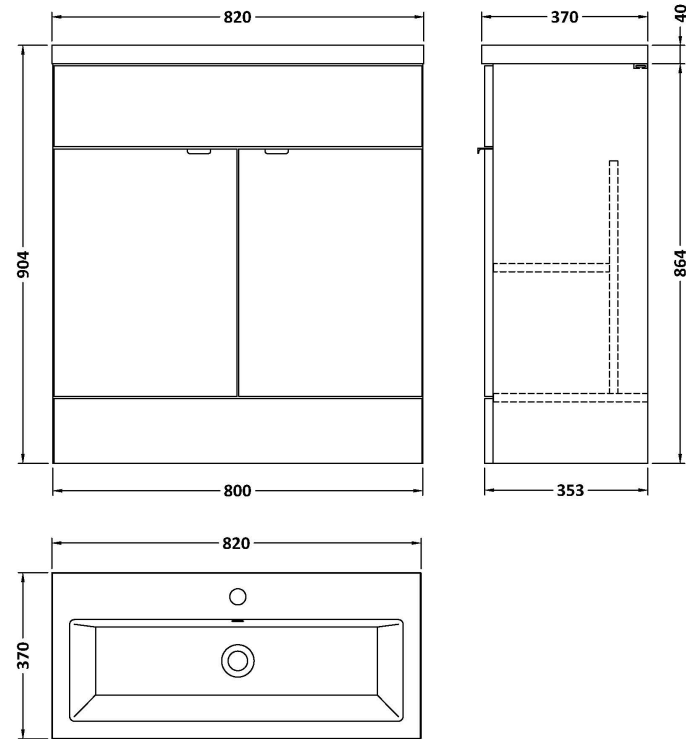

Sales Code: CBI928A

Description: 800mm Fd Vanity Unit & Basin

Packaging Details

Barcode: 5056211889694

Sales Code: OFF909

Description: 800 Vanity Unit (355mm Deep)

Product Dimensions

Height (mm):	864
Width (mm):	800
Depth (mm):	355
Nett Weight (kg):	24.5

Packaging Dimensions

Height (mm):	375
Width (mm):	825
Depth (mm):	900
Gross Weight (kg):	25

Packaging Data

Box Colour:	Brown Cardboard Box
Box Qty:	1
Label Size:	50 x 100
Label Colour:	White Label
Label Qty:	2

Outer Box Dimensions (If Applicable)

Height (mm):	
Width (mm):	
Depth (mm):	
Gross Weight (kg):	
Barcode:	5055275873489

Product Details

Country of Origin:	China
Fitting Instruction:	No
CE & UKCA:	N/A
FSC Certified Materials:	Yes
Colour:	Gloss Grey
Construction Method:	Cam & Wood Dowel
Construction Type:	Rigid
Cabinet Finish:	MFC Painted Gloss
Fascia Finish:	MFC Painted Gloss
Cabinet Thickness (mm):	16
Fascia Thickness (mm):	16
Drawer Included:	No
Drawer Type:	Not Applicable
No of Shelves:	1
Hinge Type:	95 Degree Clip-On Soft Close
Hinge Included:	Yes
Adjustable Legs:	No
Fixings Included:	Yes
Handle Style:	Contemporary
Waste Shroud:	No
Handle Included:	Yes
Handle Type:	Wrapover

Sales Code: CBM315

Description: Ceramic Rear Tap Basin 805X360

Product Dimensions

Height (mm):	150
Width (mm):	805
Depth (mm):	360
Nett Weight (kg):	12

Packaging Dimensions

Height (mm):	855
Width (mm):	420
Depth (mm):	200
Gross Weight (kg):	12