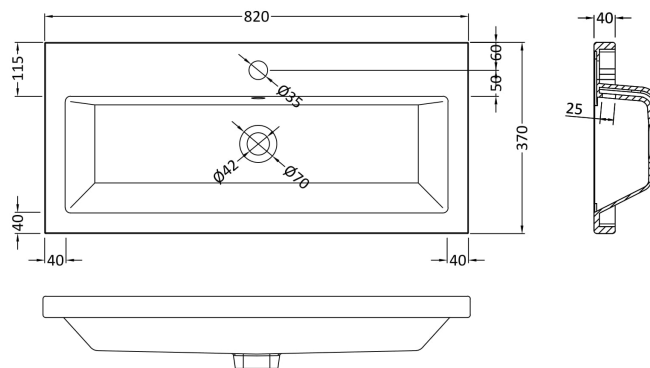

Sales Code: CBI928A

Description: 800mm Fd Vanity Unit & Basin

Packaging Details

Barcode: 5056211889694

Sales Code: OFF909

Description: 800 Vanity Unit (355mm Deep)

Product Dimensions

Height (mm):	864
Width (mm):	800
Depth (mm):	355
Nett Weight (kg):	24.5

Packaging Dimensions

Height (mm):	375
Width (mm):	825
Depth (mm):	900
Gross Weight (kg):	25

Packaging Data

Box Colour:	Brown Cardboard Box
Box Qty:	1
Label Size:	50 x 100
Label Colour:	White Label
Label Qty:	2

Outer Box Dimensions (If Applicable)

Height (mm):	
Width (mm):	
Depth (mm):	
Gross Weight (kg):	
Barcode:	5055275873489

Product Details

Country of Origin:	China
Fitting Instruction:	No
CE & UKCA:	N/A
FSC Certified Materials:	Yes
Colour:	Gloss Grey
Construction Method:	Cam & Wood Dowel
Construction Type:	Rigid
Cabinet Finish:	MFC Painted Gloss
Fascia Finish:	MFC Painted Gloss
Cabinet Thickness (mm):	16
Fascia Thickness (mm):	16
Drawer Included:	No
Drawer Type:	Not Applicable
No of Shelves:	1
Hinge Type:	95 Degree Clip-On Soft Close
Hinge Included:	Yes
Adjustable Legs:	No
Fixings Included:	Yes
Handle Style:	Contemporary
Waste Shroud:	No
Handle Included:	Yes
Handle Type:	Wrapover

Sales Code: CBM315

Description: Ceramic Rear Tap Basin 805X360

Product Dimensions

Height (mm):	150
Width (mm):	805
Depth (mm):	360
Nett Weight (kg):	12

Packaging Dimensions

Height (mm):	855
Width (mm):	420
Depth (mm):	200
Gross Weight (kg):	12