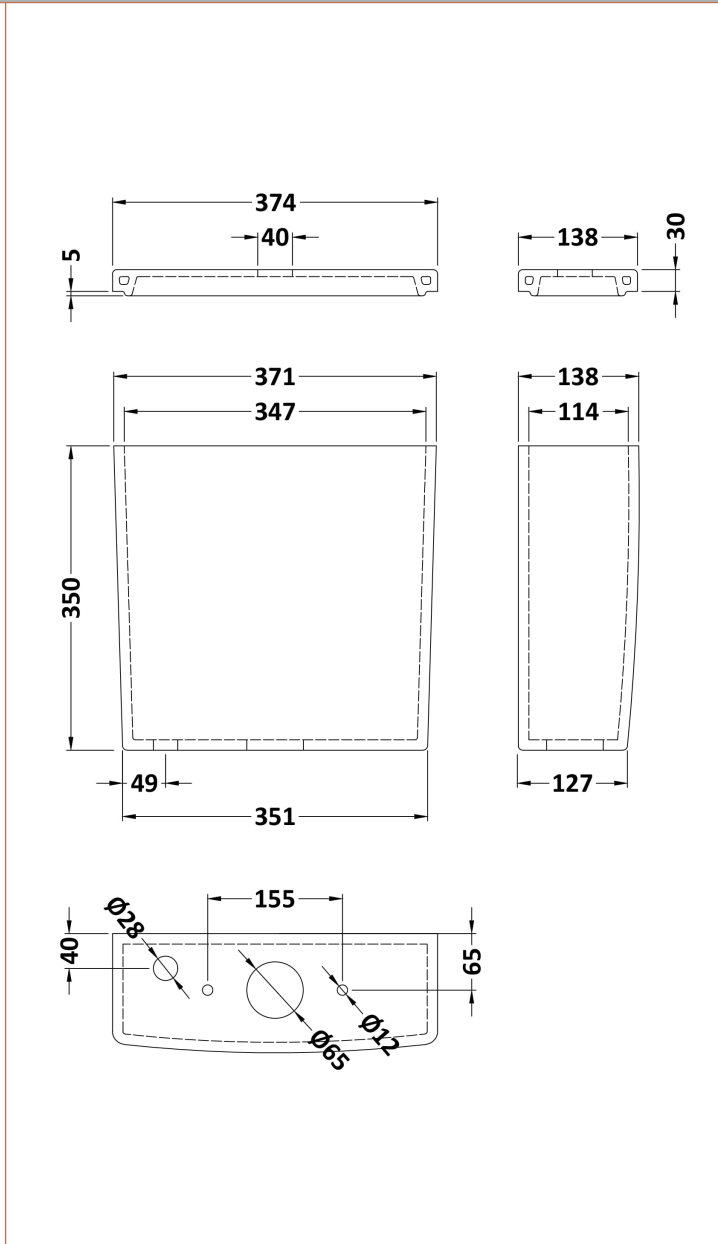

Sales Code: Cbl012

Description: Bliss Toilet & 600 Basin Pedestal

Packaging Details

Barcode: 5056211868514

Sales Code: NCH100B

Description: Esq Square Pan Only

Product Dimensions

Height (mm):	405
Width (mm):	350
Depth (mm):	610
Nett Weight (kg):	29

Packaging Dimensions

Height (mm):	435
Width (mm):	425
Depth (mm):	635
Gross Weight (kg):	30

Packaging Data

Box Colour:	Brown Cardboard Box - Printed
Box Qty:	1
Label Size:	100 x 50
Label Colour:	Not Applicable
Label Qty:	0

Outer Box Dimensions (If Applicable)

Height (mm):	
Width (mm):	
Depth (mm):	
Gross Weight (kg):	
Barcode:	5055369029211

Product Details

Country of Origin:	China
Fitting Instruction:	No
Certification: CE & UKCA:	Yes WRAS: N/A WRAS No: N/A
Product Material:	Vitreous China
Fixing Supplied:	No

Sales Code: NCH101

Description: Esq Square Cistern & Fittings

Product Dimensions

Height (mm):	380
Width (mm):	374
Depth (mm):	138
Nett Weight (kg):	11.53

Packaging Dimensions

Height (mm):	165
Width (mm):	390
Depth (mm):	410
Gross Weight (kg):	13