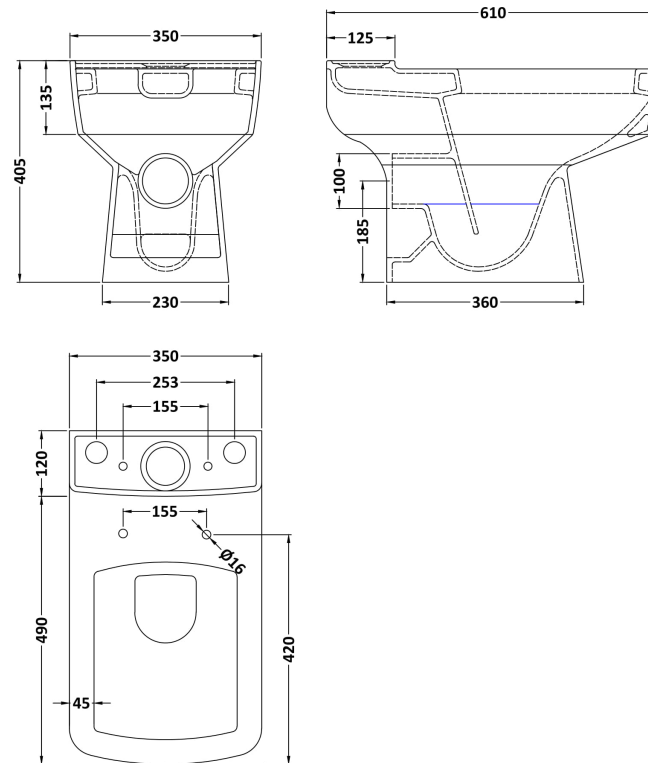

Sales Code: Cbl012

Description: Bliss Toilet & 600 Basin Pedestal

Packaging Details

Barcode: 5056211868514

Sales Code: NCH100B

Description: Esq Square Pan Only

Product Dimensions

Height (mm):	405
Width (mm):	350
Depth (mm):	610
Nett Weight (kg):	29

Packaging Dimensions

Height (mm):	435
Width (mm):	425
Depth (mm):	635
Gross Weight (kg):	30

Packaging Data

Box Colour:	Brown Cardboard Box - Printed
Box Qty:	1
Label Size:	100 x 50
Label Colour:	Not Applicable
Label Qty:	0

Outer Box Dimensions (If Applicable)

Height (mm):	
Width (mm):	
Depth (mm):	
Gross Weight (kg):	
Barcode:	5055369029211

Product Details

Country of Origin:	China
Fitting Instruction:	No
Certification: CE & UKCA:	Yes WRAS: N/A WRAS No: N/A
Product Material:	Vitreous China
Fixing Supplied:	No

Sales Code: NCH101

Description: Esq Square Cistern & Fittings

Product Dimensions

Height (mm):	380
Width (mm):	374
Depth (mm):	138
Nett Weight (kg):	11.53

Packaging Dimensions

Height (mm):	165
Width (mm):	390
Depth (mm):	410
Gross Weight (kg):	13