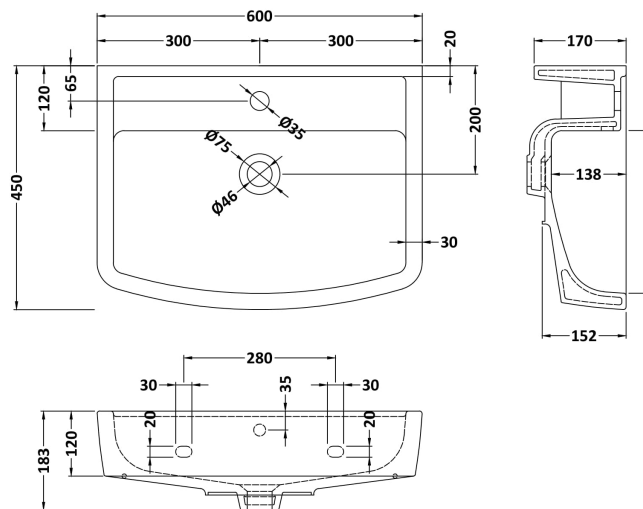

Outer Box Dimensions (If Applicable)

Height (mm):	
Width (mm):	
Depth (mm):	
Gross Weight (kg):	
Barcode:	5055369029211

Product Details

Country of Origin:	China
Fitting Instruction:	No
Certification: CE & UKCA:	Yes WRAS: N/A WRAS No: N/A
Product Material:	Vitreous China
Fixing Supplied:	No

Sales Code: NCH196

Description: Standard Square Seat, Sc, Top Fix

Product Dimensions

Length (mm):	450
Width (mm):	359
Height (mm):	54
Nett Weight (kg):	2.54

Packaging Dimensions

Length (mm):	460
Width (mm):	380
Height (mm):	60
Gross Weight (kg):	2.8

Packaging Data

Box Colour:	White Cardboard Box - Printed
Box Qty:	1
Label Size:	100 x 50
Label Colour:	Not Applicable
Label Qty:	

Outer Box Dimensions (If Applicable)

Length (mm):	470
Width (mm):	280
Height (mm):	390
Gross Weight (kg):	14
Barcode:	5056211803362

Sales Code: NCH102

Description: Esq Square 600mm Basin 1T/H

Product Dimensions

Height (mm):	183
Width (mm):	600
Depth (mm):	450
Nett Weight (kg):	16.6

Packaging Dimensions

Height (mm):	205
Width (mm):	615
Depth (mm):	475
Gross Weight (kg):	17.3