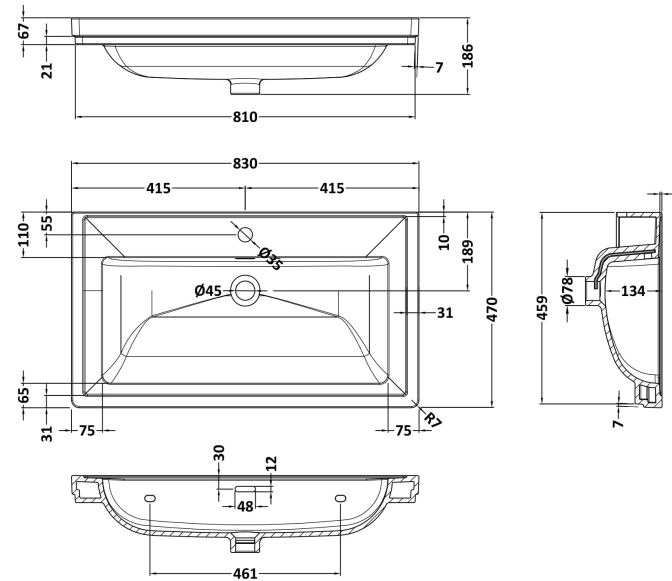

Sales Code: CBM505

Description: 800 Classique Basin 1Th

**Product Dimensions**

Height (mm):	67
Width (mm):	830
Depth (mm):	470
Nett Weight (kg):	21.5

**Packaging Dimensions**

Height (mm):	490
Width (mm):	850
Depth (mm):	220
Gross Weight (kg):	21.5

**Packaging Data**

Box Colour:	Brown Cardboard Box - Printed
Box Qty:	1
Label Size:	100 x 50
Label Colour:	White Label
Label Qty:	2

**Outer Box Dimensions (If Applicable)**

Height (mm):	
Width (mm):	
Depth (mm):	
Gross Weight (kg):	
Barcode:	5056462643670

**Product Details**

Country of Origin:	Utd.Arab.Emir.
Fitting Instruction:	No
Certification: CE & UKCA: No	WRAS: N/A WRAS No: N/A
Product Material:	Fireclay
Fixing Supplied:	No

**Pans/Bidets:** Trap Style: N/A Includes Seat: Not Applicable

**Basins:** Tap Hole: One Taphole Chain Stay Hole: No  
 Template: Not Required Waste Type Req: Slotted  
 Overflow Inc: Yes Overflow Cover: Yes  
 Inner Bowl Depth (mm): 134mm