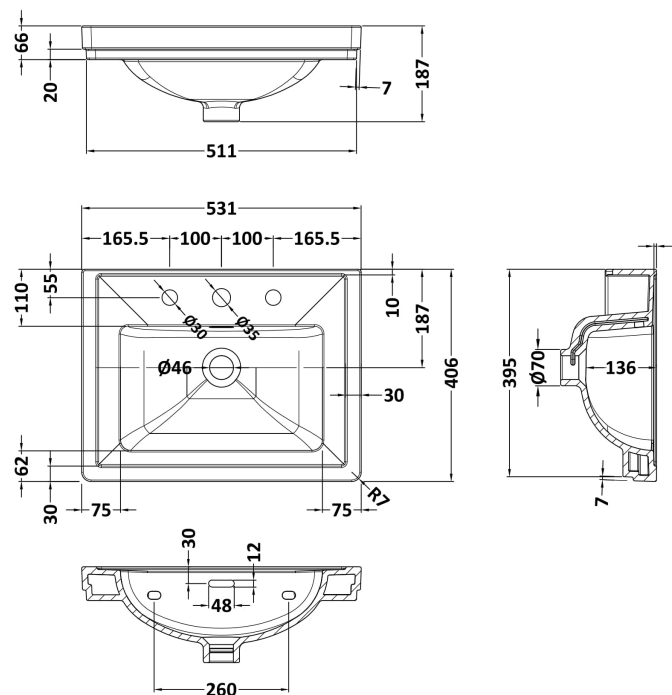

Sales Code: CBM532

Description: 500 Classique Basin 3Th

Product Dimensions

Height (mm):	187
Width (mm):	531
Depth (mm):	406
Nett Weight (kg):	13.5

Packaging Dimensions

Height (mm):	430
Width (mm):	550
Depth (mm):	220
Gross Weight (kg):	13.5

Packaging Data

Box Colour:	Brown Cardboard Box - Printed
Box Qty:	1
Label Size:	100 x 50
Label Colour:	White Label
Label Qty:	2

Outer Box Dimensions (If Applicable)

Height (mm):	
Width (mm):	
Depth (mm):	
Gross Weight (kg):	
Barcode:	5056462643649

Product Details

Country of Origin:	Utd.Arab.Emir.
Fitting Instruction:	No
Certification: CE & UKCA: No	WRAS: N/A WRAS No: N/A
Product Material:	Fireclay
Fixing Supplied:	No

Pans/Bidets: Trap Style: N/A Includes Seat: Not Applicable

Basins: Tap Hole: Three Tapholes Chain Stay Hole: No
 Template: Not Required Waste Type Req: Slotted
 Overflow Inc: Yes Overflow Cover: Yes
 Inner Bowl Depth (mm): 136 mm