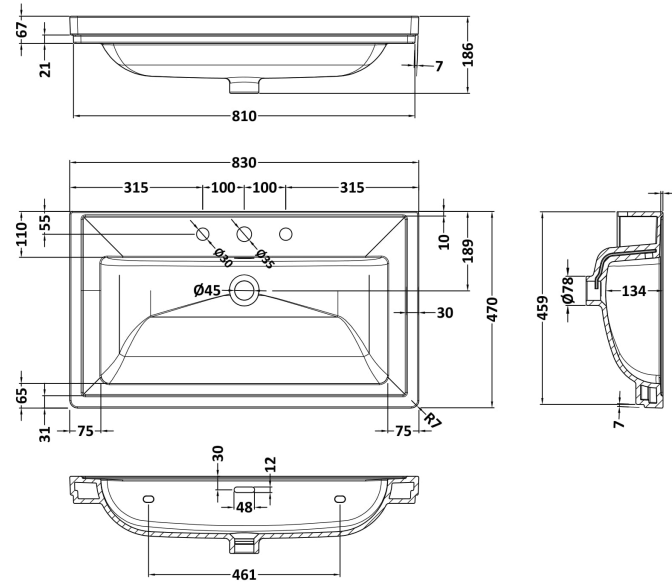

Sales Code: CBM535

Description: 800 Classique Basin 3Th

Product Dimensions

Height (mm):	67
Width (mm):	830
Depth (mm):	470
Nett Weight (kg):	21.5

Packaging Dimensions

Height (mm):	490
Width (mm):	850
Depth (mm):	220
Gross Weight (kg):	21.5

Packaging Data

Box Colour:	Brown Cardboard Box - Printed
Box Qty:	1
Label Size:	100 x 50
Label Colour:	White Label
Label Qty:	2

Outer Box Dimensions (If Applicable)

Height (mm):	
Width (mm):	
Depth (mm):	
Gross Weight (kg):	
Barcode:	5056462643687

Product Details

Country of Origin:	Utd.Arab.Emir.	
Fitting Instruction:	No	
Certification: CE & UKCA:	No	WRAS: N/A WRAS No: N/A
Product Material:	Fireclay	
Fixing Supplied:	No	

Pans/Bidets: Trap Style: N/A Includes Seat: Not Applicable

Basins: Tap Hole: Three Tapholes Chain Stay Hole: No
 Template: Not Required Waste Type Req: Slotted
 Overflow Inc: Yes Overflow Cover: Yes
 Inner Bowl Depth (mm): 134mm