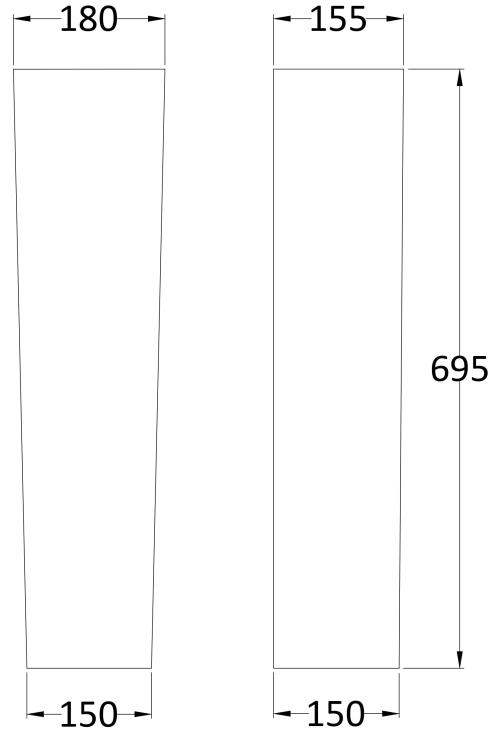

Sales Code: Ccl002

Description: Maya 550mm Basin & Pedestal

Packaging Details

Barcode: 5055275867693

Sales Code: NCT302

Description: 550mm Basin 1Th

Product Dimensions

Height (mm):	160
Width (mm):	550
Depth (mm):	465
Nett Weight (kg):	15.4

Packaging Dimensions

Height (mm):	580
Width (mm):	480
Depth (mm):	190
Gross Weight (kg):	15.4

Packaging Data

Box Colour:	Brown Cardboard Box
Box Qty:	1
Label Size:	100 x 50
Label Colour:	White Label
Label Qty:	2

Outer Box Dimensions (If Applicable)

Height (mm):	
Width (mm):	
Depth (mm):	
Gross Weight (kg):	
Barcode:	5055369063260

Product Details

Country of Origin:	Turkey
Fitting Instruction:	No
Certification: CE & UKCA:	Yes WRAS: N/A WRAS No: N/A
Product Material:	Vitreous China
Fixing Supplied:	No

Sales Code: NCU603

Description: Full Pedestal

Product Dimensions

Height (mm):	680
Width (mm):	155
Depth (mm):	400
Nett Weight (kg):	10

Packaging Dimensions

Height (mm):	670
Width (mm):	205
Depth (mm):	205
Gross Weight (kg):	10