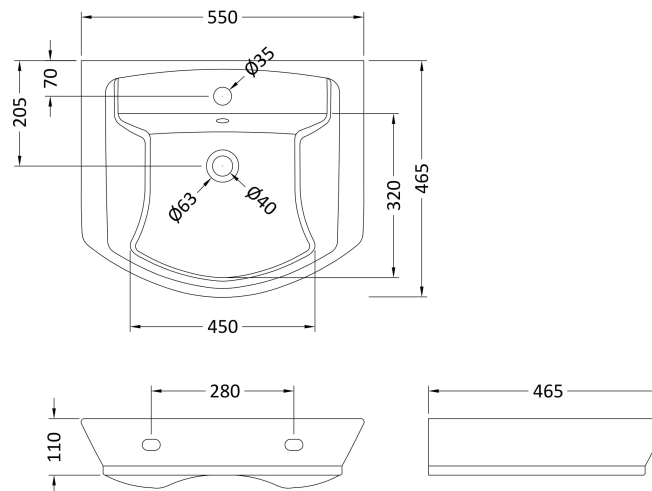

Sales Code: Ccl002

Description: Maya 550mm Basin & Pedestal

Packaging Details

Barcode: 5055275867693

Sales Code: NCT302

Description: 550mm Basin 1Th

Product Dimensions

Height (mm):	160
Width (mm):	550
Depth (mm):	465
Nett Weight (kg):	15.4

Packaging Dimensions

Height (mm):	580
Width (mm):	480
Depth (mm):	190
Gross Weight (kg):	15.4

Packaging Data

Box Colour:	Brown Cardboard Box
Box Qty:	1
Label Size:	100 x 50
Label Colour:	White Label
Label Qty:	2

Outer Box Dimensions (If Applicable)

Height (mm):	
Width (mm):	
Depth (mm):	
Gross Weight (kg):	
Barcode:	5055369063260

Product Details

Country of Origin:	Turkey
Fitting Instruction:	No
Certification: CE & UKCA:	Yes WRAS: N/A WRAS No: N/A
Product Material:	Vitreous China
Fixing Supplied:	No

Sales Code: NCU603

Description: Full Pedestal

Product Dimensions

Height (mm):	680
Width (mm):	155
Depth (mm):	400
Nett Weight (kg):	10

Packaging Dimensions

Height (mm):	670
Width (mm):	205
Depth (mm):	205
Gross Weight (kg):	10