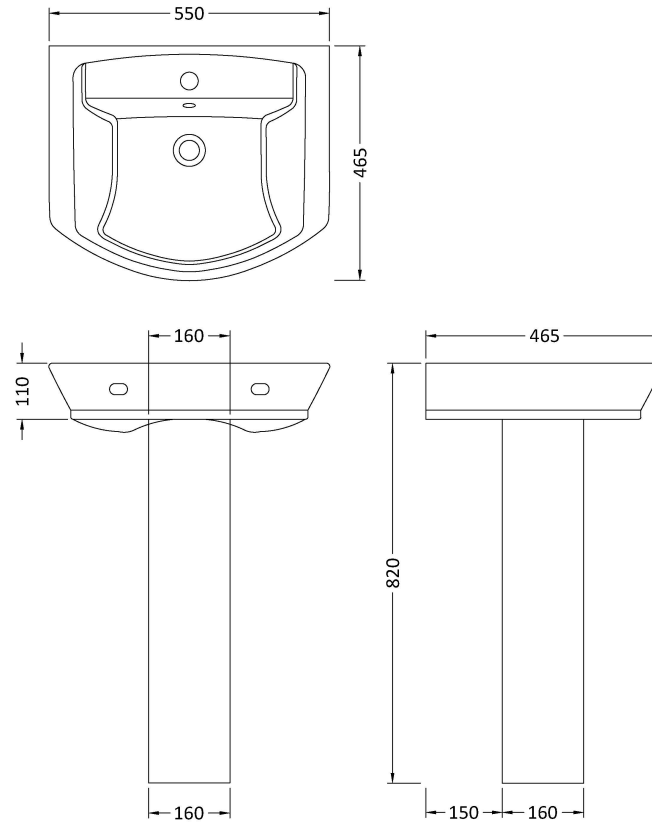

Sales Code: Ccl002

Description: Maya 550mm Basin & Pedestal

Packaging Details

Barcode: 5055275867693

Sales Code: NCT302

Description: 550mm Basin 1Th

Product Dimensions

Height (mm):	160
Width (mm):	550
Depth (mm):	465
Nett Weight (kg):	15.4

Packaging Dimensions

Height (mm):	580
Width (mm):	480
Depth (mm):	190
Gross Weight (kg):	15.4

Packaging Data

Box Colour:	Brown Cardboard Box
Box Qty:	1
Label Size:	100 x 50
Label Colour:	White Label
Label Qty:	2

Outer Box Dimensions (If Applicable)

Height (mm):	
Width (mm):	
Depth (mm):	
Gross Weight (kg):	
Barcode:	5055369063260

Product Details

Country of Origin:	Turkey
Fitting Instruction:	No
Certification: CE & UKCA:	Yes WRAS: N/A WRAS No: N/A
Product Material:	Vitreous China
Fixing Supplied:	No

Sales Code: NCU603

Description: Full Pedestal

Product Dimensions

Height (mm):	680
Width (mm):	155
Depth (mm):	400
Nett Weight (kg):	10

Packaging Dimensions

Height (mm):	670
Width (mm):	205
Depth (mm):	205
Gross Weight (kg):	10