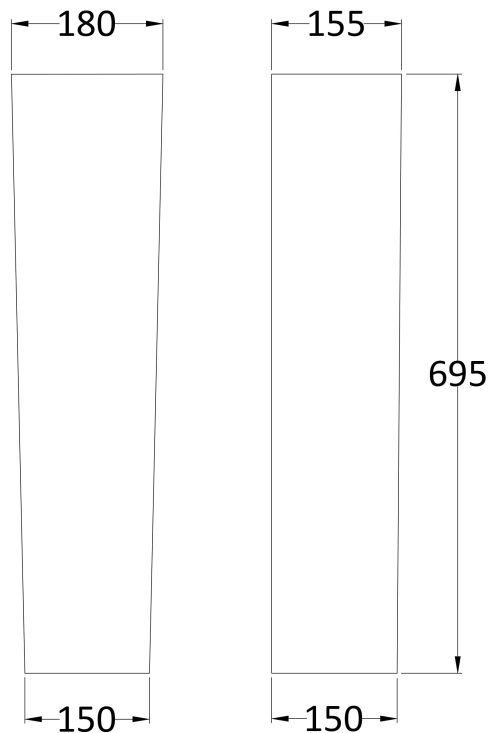

Sales Code: Ccl004

Description: Maya 850mm Basin & Pedestal

Packaging Details

Barcode: 5055275867716

Sales Code: NCT342

Description: 850mm Basin 1Th

Product Dimensions

Height (mm):	160
Width (mm):	850
Depth (mm):	465
Nett Weight (kg):	23.3

Packaging Dimensions

Height (mm):	910
Width (mm):	190
Depth (mm):	510
Gross Weight (kg):	23.3

Packaging Data

Box Colour:	Brown Cardboard Box
Box Qty:	1
Label Size:	100 x 50
Label Colour:	White Label
Label Qty:	2

Outer Box Dimensions (If Applicable)

Height (mm):	
Width (mm):	
Depth (mm):	
Gross Weight (kg):	
Barcode:	5055369063284

Product Details

Country of Origin:	Turkey
Fitting Instruction:	No
Certification: CE & UKCA:	Yes WRAS: N/A WRAS No: N/A
Product Material:	Vitreous China
Fixing Supplied:	Yes

Sales Code: NCU603

Description: Full Pedestal

Product Dimensions

Height (mm):	680
Width (mm):	155
Depth (mm):	400
Nett Weight (kg):	10

Packaging Dimensions

Height (mm):	670
Width (mm):	205
Depth (mm):	205
Gross Weight (kg):	10