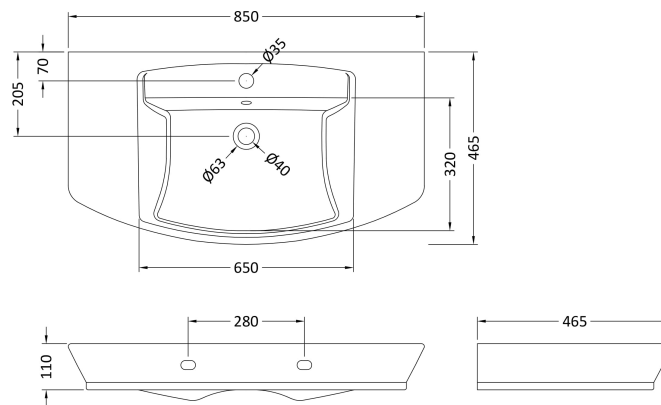

Sales Code: Ccl004

Description: Maya 850mm Basin & Pedestal

Packaging Details

Barcode: 5055275867716

Sales Code: NCT342

Description: 850mm Basin 1Th

Product Dimensions

Height (mm):	160
Width (mm):	850
Depth (mm):	465
Nett Weight (kg):	23.3

Packaging Dimensions

Height (mm):	910
Width (mm):	190
Depth (mm):	510
Gross Weight (kg):	23.3

Packaging Data

Box Colour:	Brown Cardboard Box
Box Qty:	1
Label Size:	100 x 50
Label Colour:	White Label
Label Qty:	2

Outer Box Dimensions (If Applicable)

Height (mm):	
Width (mm):	
Depth (mm):	
Gross Weight (kg):	
Barcode:	5055369063284

Product Details

Country of Origin:	Turkey
Fitting Instruction:	No
Certification: CE & UKCA:	Yes WRAS: N/A WRAS No: N/A
Product Material:	Vitreous China
Fixing Supplied:	Yes

Sales Code: NCU603

Description: Full Pedestal

Product Dimensions

Height (mm):	680
Width (mm):	155
Depth (mm):	400
Nett Weight (kg):	10

Packaging Dimensions

Height (mm):	670
Width (mm):	205
Depth (mm):	205
Gross Weight (kg):	10