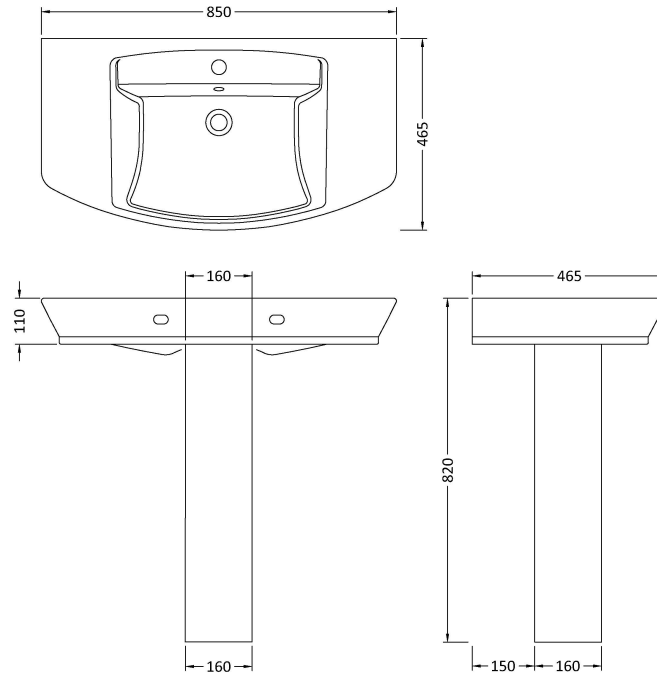

Sales Code: Ccl004

Description: Maya 850mm Basin & Pedestal

Packaging Details

Barcode: 5055275867716

Sales Code: NCT342

Description: 850mm Basin 1Th

Product Dimensions

Height (mm):	160
Width (mm):	850
Depth (mm):	465
Nett Weight (kg):	23.3

Packaging Dimensions

Height (mm):	910
Width (mm):	190
Depth (mm):	510
Gross Weight (kg):	23.3

Packaging Data

Box Colour:	Brown Cardboard Box
Box Qty:	1
Label Size:	100 x 50
Label Colour:	White Label
Label Qty:	2

Outer Box Dimensions (If Applicable)

Height (mm):	
Width (mm):	
Depth (mm):	
Gross Weight (kg):	
Barcode:	5055369063284

Product Details

Country of Origin:	Turkey
Fitting Instruction:	No
Certification: CE & UKCA:	Yes WRAS: N/A WRAS No: N/A
Product Material:	Vitreous China
Fixing Supplied:	Yes

Sales Code: NCU603

Description: Full Pedestal

Product Dimensions

Height (mm):	680
Width (mm):	155
Depth (mm):	400
Nett Weight (kg):	10

Packaging Dimensions

Height (mm):	670
Width (mm):	205
Depth (mm):	205
Gross Weight (kg):	10