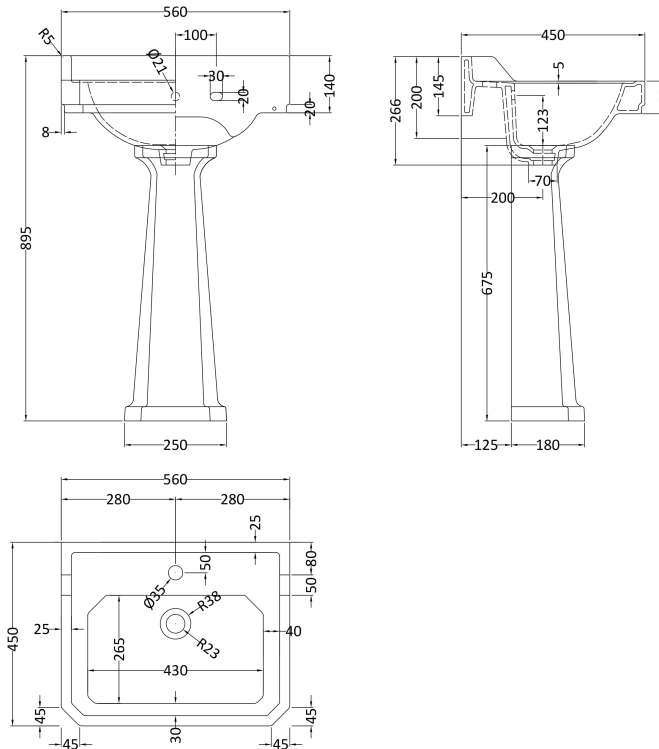

### Packaging Details

Barcode: 5055275867129

Sales Code: NCS883

Description: Full Pedestal

**Product Dimensions**

Height (mm):	670
Width (mm):	250
Depth (mm):	180
Nett Weight (kg):	11

**Packaging Dimensions**

**Outer Box Dimensions (If Applicable)**

Height (mm):	
Width (mm):	
Depth (mm):	
Gross Weight (kg):	
Barcode:	5055369038688

**Product Details**

Country of Origin:	China
Fitting Instruction:	No
Certification: CE & UKCA:	N/A
WRAS:	N/A
WRAS No:	N/A
Product Material:	Vitreous China
Fixing Supplied:	No

### Product Dimensions

Height (mm):	266
Width (mm):	560
Depth (mm):	450
Nett Weight (kg):	16.7

### Packaging Dimensions

Height (mm):	290
Width (mm):	575
Depth (mm):	480
Gross Weight (kg):	17.5