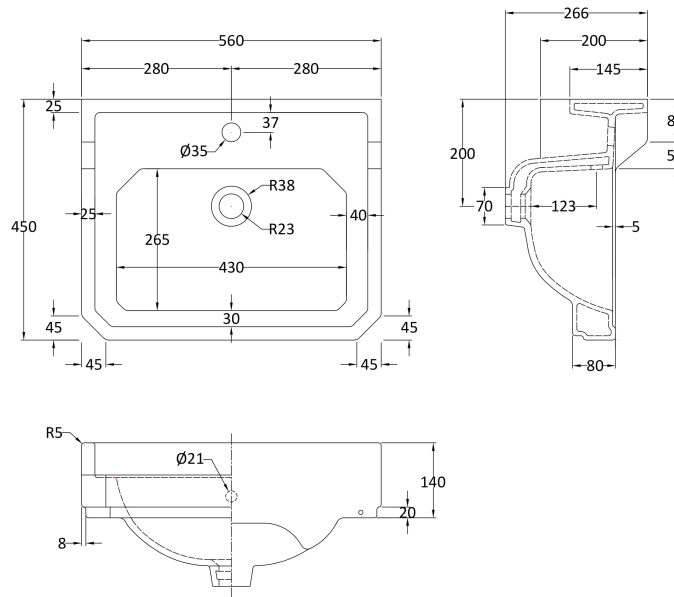

### Packaging Details

Barcode: 5055275867129

Sales Code: NCS883

Description: Full Pedestal

**Product Dimensions**

Height (mm):	670
Width (mm):	250
Depth (mm):	180
Nett Weight (kg):	11

**Packaging Dimensions**

**Outer Box Dimensions (If Applicable)**

Height (mm):	
Width (mm):	
Depth (mm):	
Gross Weight (kg):	
Barcode:	5055369038688

**Product Details**

Country of Origin:	China
Fitting Instruction:	No
Certification: CE & UKCA:	N/A
WRAS:	N/A
WRAS No:	N/A
Product Material:	Vitreous China
Fixing Supplied:	No

### Product Dimensions

Height (mm):	266
Width (mm):	560
Depth (mm):	450
Nett Weight (kg):	16.7

### Packaging Dimensions

Height (mm):	290
Width (mm):	575
Depth (mm):	480
Gross Weight (kg):	17.5