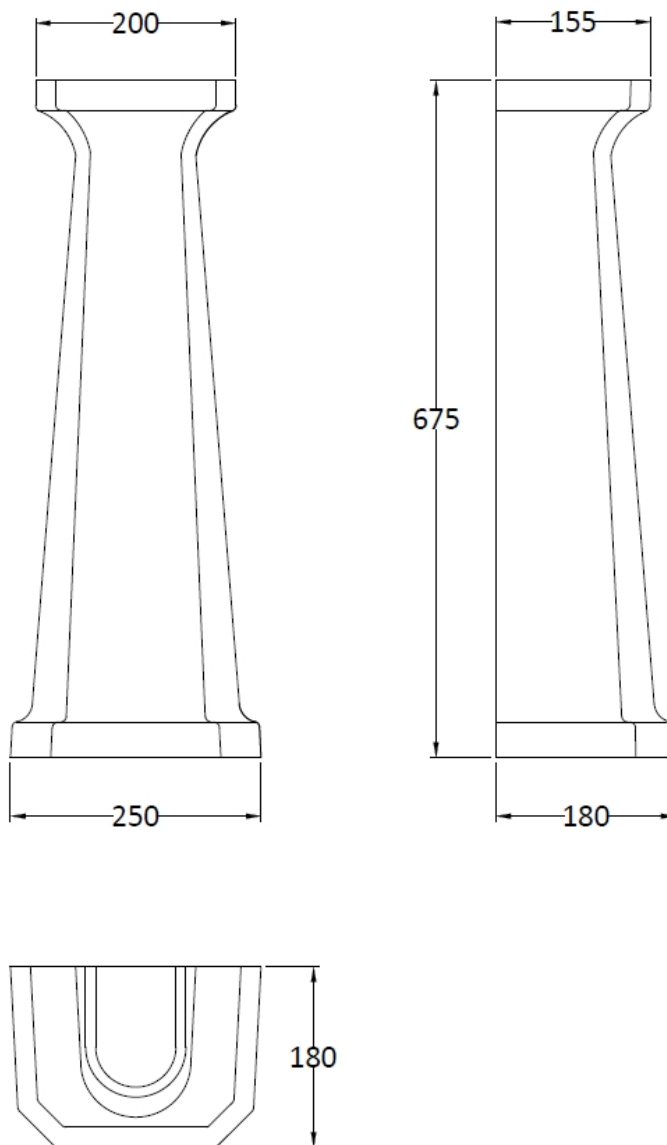

### Packaging Details

Barcode: 5055275867129

Sales Code: NCS883

Description: Full Pedestal

**Product Dimensions**

Height (mm):	670
Width (mm):	250
Depth (mm):	180
Nett Weight (kg):	11

**Packaging Dimensions**

Height (mm):	290
Width (mm):	685
Depth (mm):	200
Gross Weight (kg):	11.6

**Packaging Data**

Box Colour:	Brown Cardboard Box - Printed
Box Qty:	1
Label Size:	100 x 50
Label Colour:	Not Applicable
Label Qty:	0

**Outer Box Dimensions (If Applicable)**

Height (mm):	
Width (mm):	
Depth (mm):	
Gross Weight (kg):	
Barcode:	5055369038688

**Product Details**

Country of Origin:	China
Fitting Instruction:	No
Certification: CE & UKCA:	N/A
WRAS:	N/A
WRAS No:	N/A
Product Material:	Vitreous China
Fixing Supplied:	No

### Product Dimensions

Height (mm):	266
Width (mm):	560
Depth (mm):	450
Nett Weight (kg):	16.7