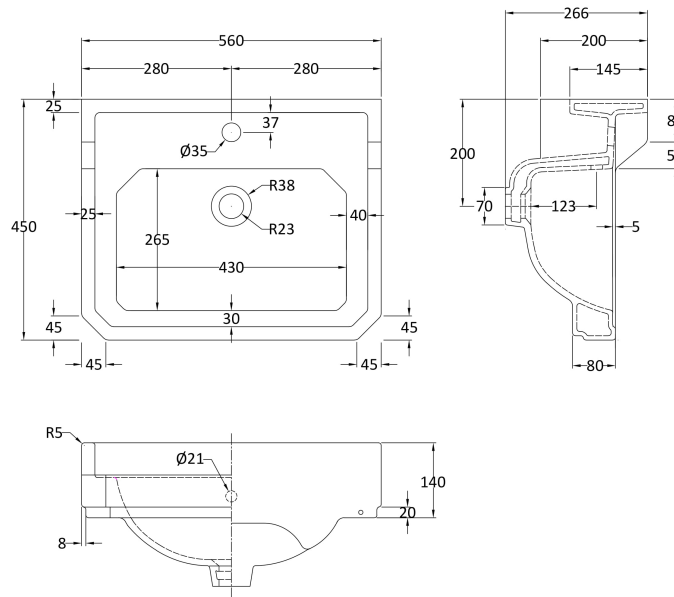

### Product Dimensions

Height (mm):	266
Width (mm):	560
Depth (mm):	450
Nett Weight (kg):	16.7

### Packaging Dimensions

Height (mm):	290
Width (mm):	575
Depth (mm):	480
Gross Weight (kg):	17.5

### Outer Box Dimensions (If Applicable)

Height (mm):	
Width (mm):	
Depth (mm):	
Gross Weight (kg):	
Barcode:	5055369040032

**Product Dimensions**

Height (mm):	734
Width (mm):	260
Depth (mm):	180
Nett Weight (kg):	11.5

**Packaging Dimensions**

Height (mm):	140
Width (mm):	285
Depth (mm):	715
Gross Weight (kg):	12

**Packaging Data**