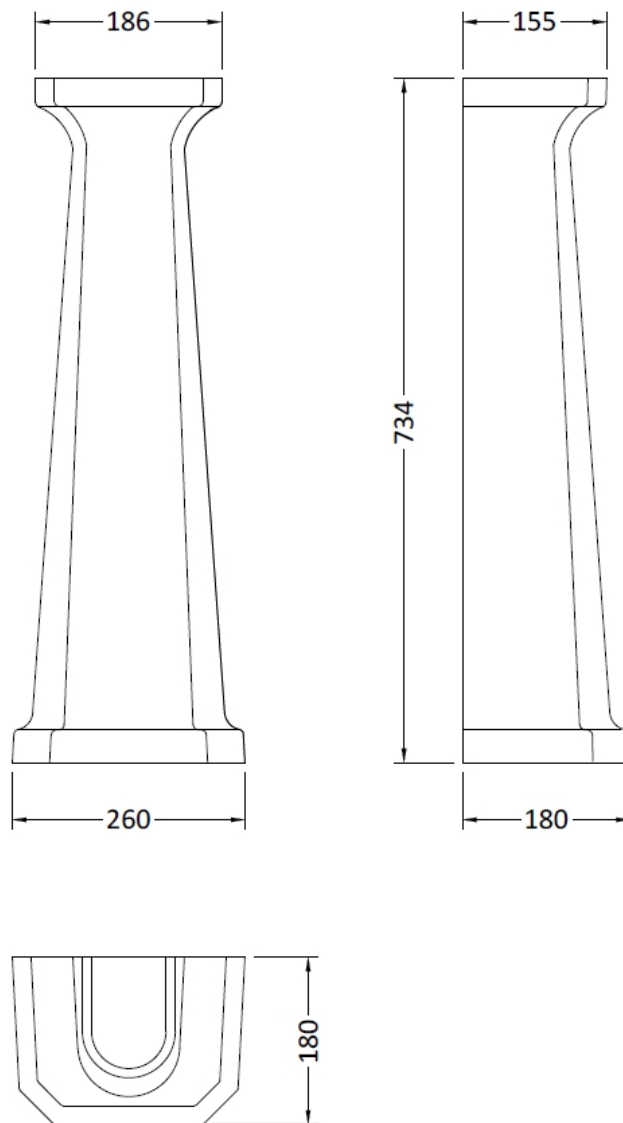

### Product Dimensions

Height (mm):	266
Width (mm):	560
Depth (mm):	450
Nett Weight (kg):	16.7

### Packaging Dimensions

Height (mm):	290
Width (mm):	575
Depth (mm):	480
Gross Weight (kg):	17.5

### Outer Box Dimensions (If Applicable)

Height (mm):	
Width (mm):	
Depth (mm):	
Gross Weight (kg):	
Barcode:	5055369040032

**Product Dimensions**

Height (mm):	734
Width (mm):	260
Depth (mm):	180
Nett Weight (kg):	11.5

**Packaging Dimensions**

Height (mm):	140
Width (mm):	285
Depth (mm):	715
Gross Weight (kg):	12

**Packaging Data**