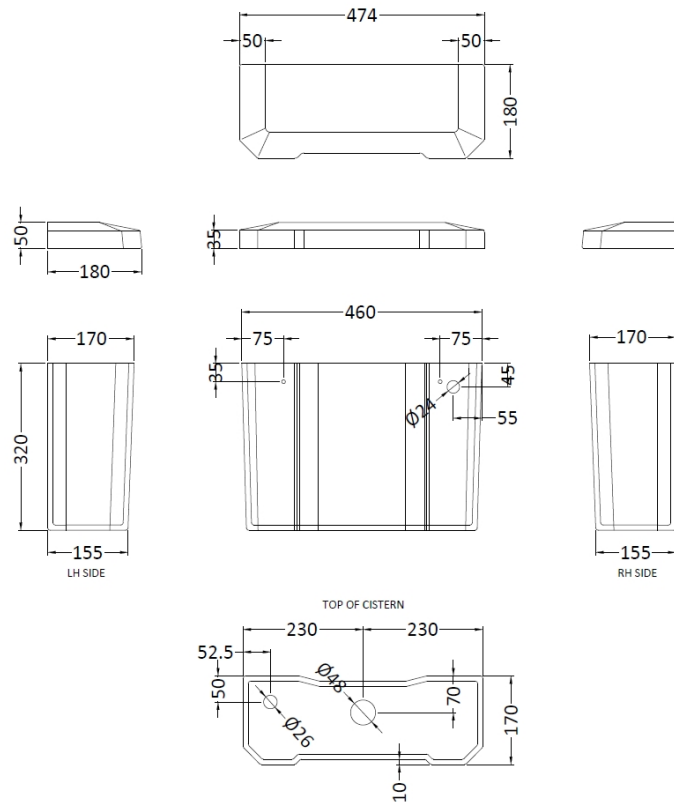

**Packaging Dimensions**

Height (mm):	500
Width (mm):	380
Depth (mm):	515
Gross Weight (kg):	19.6

**Packaging Data**

Box Colour:	
Box Qty:	
Label Size:	x
Label Colour:	
Label Qty:	

**Outer Box Dimensions (If Applicable)**

**Sales Code:** NCS871B

**Description:** Low Level Cistern B Ceramic Lever Ftgs

**Product Dimensions**

Height (mm):	370
Width (mm):	474
Depth (mm):	180
Nett Weight (kg):	14.5

**Packaging Dimensions**

Height (mm):	205
Width (mm):	485
Depth (mm):	397
Gross Weight (kg):	16.5

### Product Dimensions

Length (mm):	
Width (mm):	81
Height (mm):	480
Depth (mm):	220
Nett Weight (kg):	0.78

### Packaging Dimensions

Height (mm):	540
Width (mm):	200
Depth (mm):	75
Gross Weight (kg):	0.8