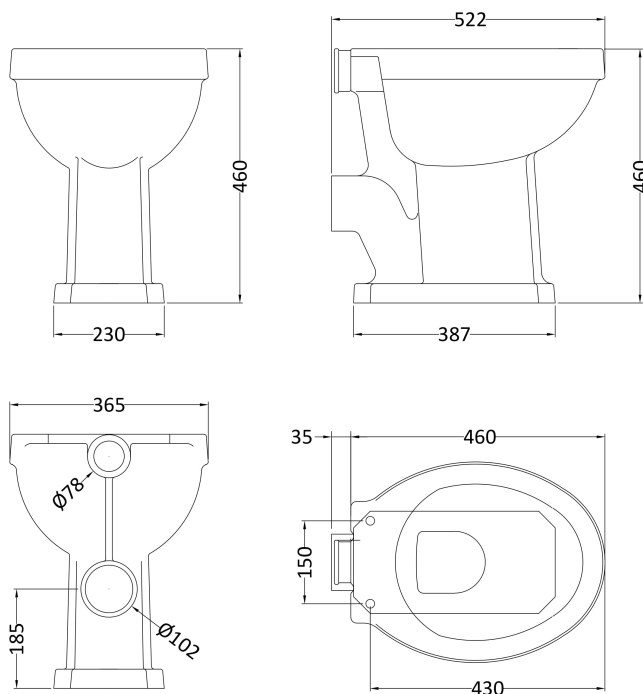

### Packaging Details

Barcode: 5056211818625

Sales Code: NCS860

Description: Comfort Height High/Low Pan Exc Seat

**Product Dimensions**

Height (mm):	466
Width (mm):	370
Depth (mm):	515
Nett Weight (kg):	19

**Packaging Dimensions**

Height (mm):	500
Width (mm):	380
Depth (mm):	515
Gross Weight (kg):	19.6

**Packaging Data**

Box Colour:	
Box Qty:	
Label Size:	x
Label Colour:	
Label Qty:	

**Outer Box Dimensions (If Applicable)**

### Product Dimensions

Length (mm):	
Width (mm):	81
Height (mm):	480
Depth (mm):	220
Nett Weight (kg):	0.78

### Packaging Dimensions

Height (mm):	540
Width (mm):	200
Depth (mm):	75
Gross Weight (kg):	0.8