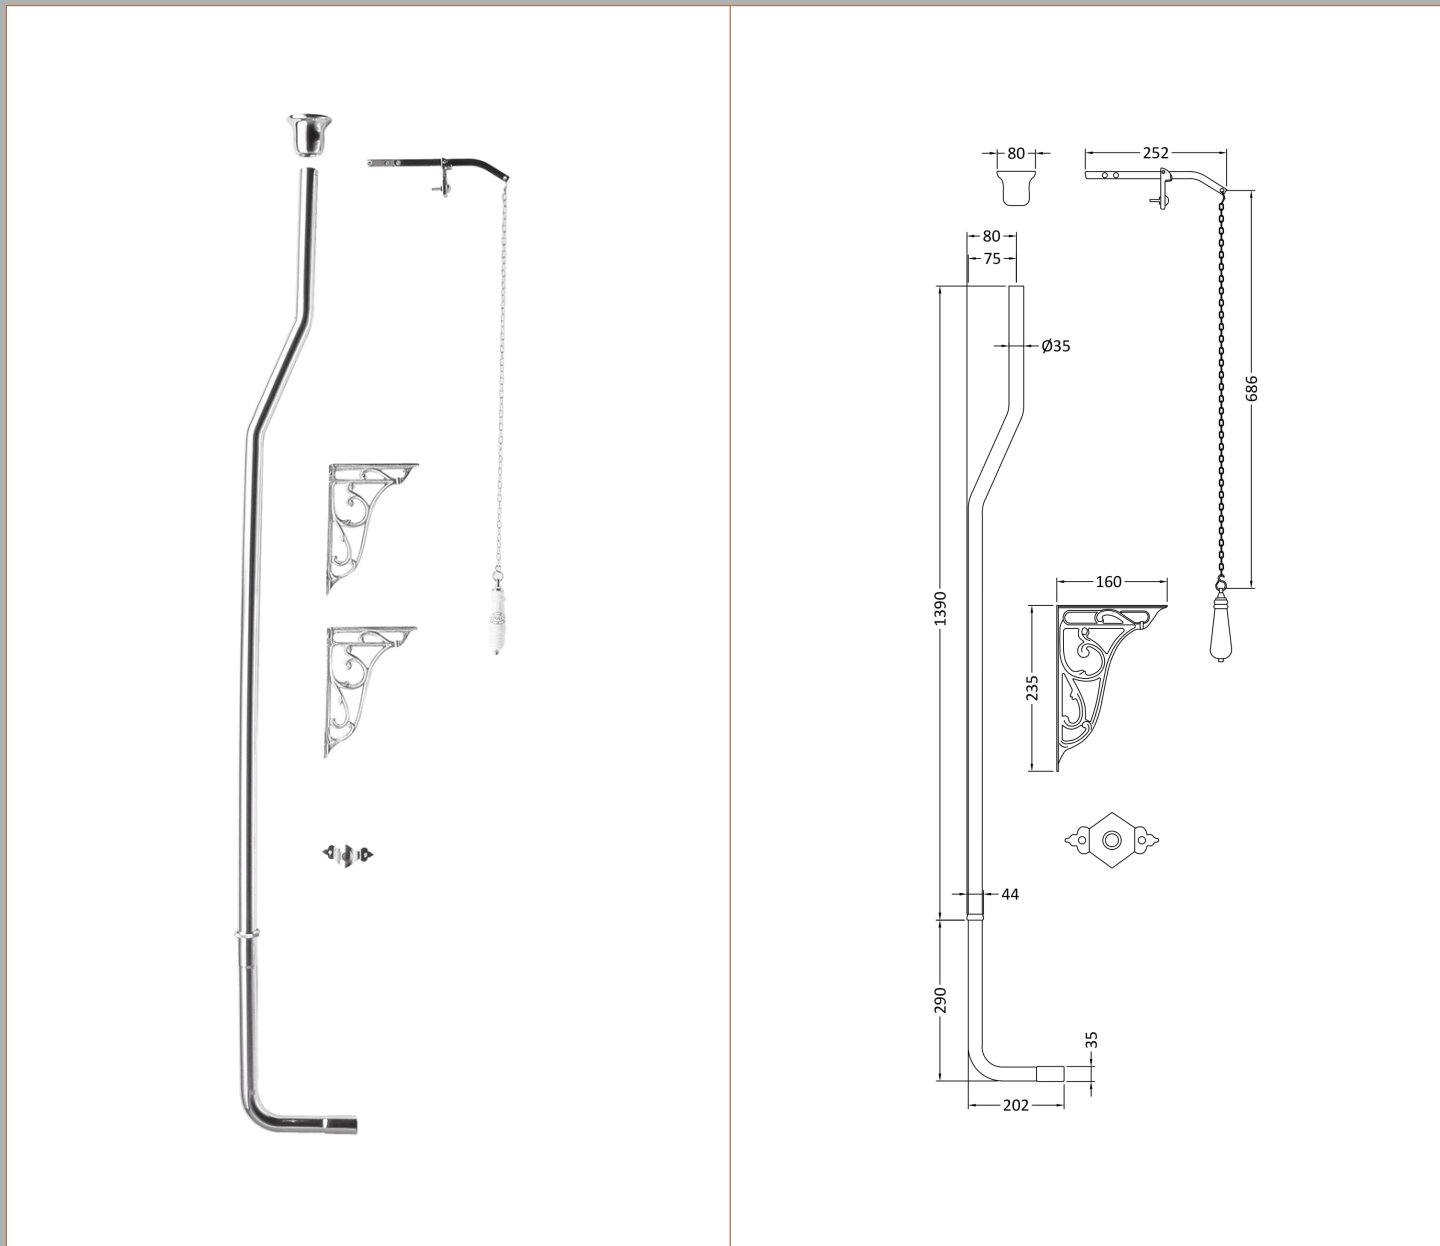

Sales Code: FA313

Description: High Level Flush Pipe Pack

Product Dimensions

Length (mm):	
Width (mm):	80
Height (mm):	1683
Depth (mm):	205
Nett Weight (kg):	3.07

Packaging Dimensions

Height (mm):	1435
Width (mm):	185
Depth (mm):	100
Gross Weight (kg):	3.78

Packaging Data

Box Colour:	White Cardboard Box
Box Qty:	1
Label Size:	100 x 50
Label Colour:	White Label
Label Qty:	2

Outer Box Dimensions (If Applicable)

Height (mm):	210
Width (mm):	1420
Length (mm):	
Depth (mm):	
Gross Weight (kg):	15
Barcode:	5055146108092

Product Details

Country of Origin:	China
Fitting Instruction:	No
CE & UKCA:	N/A
Product Material:	Brass
Heating Element Wattage:	Not Applicable
Colour/Finish:	Chrome
Product Diameter:	35mm
Connection Size:	11/2"