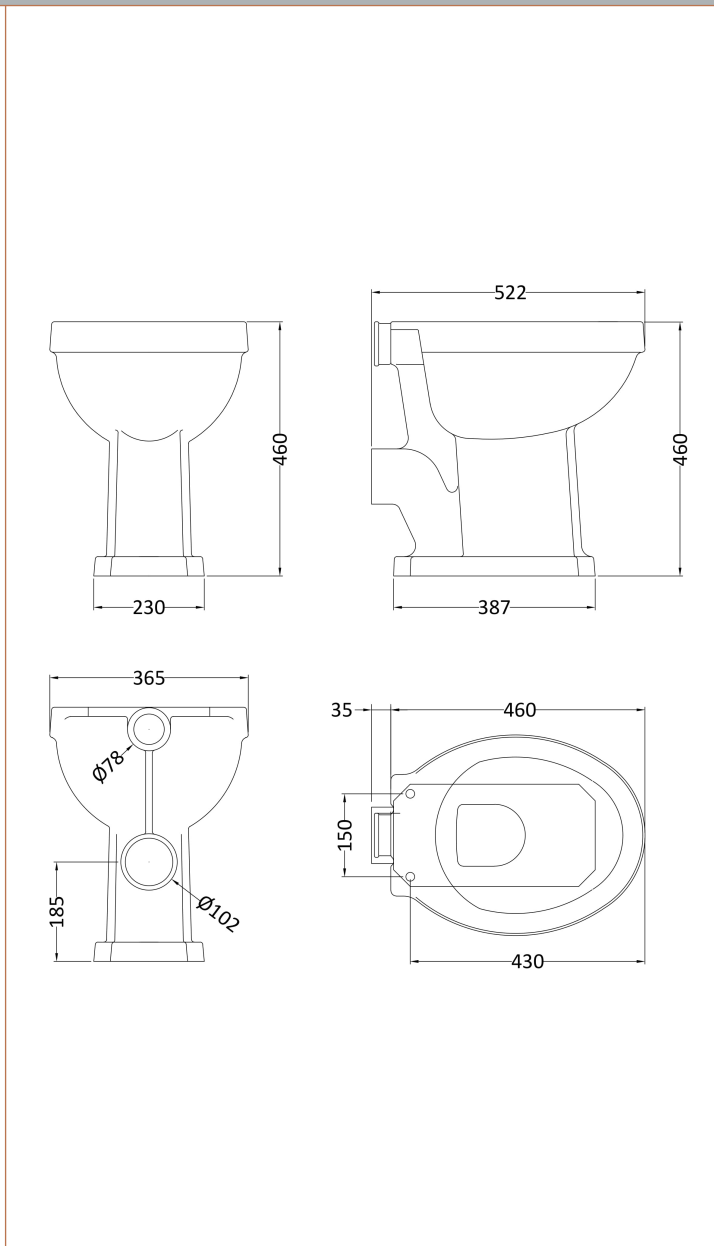

Sales Code: Ccr035

Description: Comfort High Level Wc & Flush Pipe

Packaging Details

Barcode: 5056211818632

Sales Code: NCS860

Description: Comfort Height High/Low Pan Exc Seat

Product Dimensions

Height (mm):	466
Width (mm):	370
Depth (mm):	515
Nett Weight (kg):	19

Packaging Dimensions

Height (mm):	500
Width (mm):	380
Depth (mm):	515
Gross Weight (kg):	19.6

Packaging Data

Box Colour:	
Box Qty:	
Label Size:	x
Label Colour:	
Label Qty:	

Outer Box Dimensions (If Applicable)

Height (mm):	
Width (mm):	
Depth (mm):	
Gross Weight (kg):	
Barcode:	5055275895573

Product Details

Country of Origin:	China
Fitting Instruction:	No
Certification: CE & UKCA:	WRAS: N/A WRAS No: N/A
Product Material:	Vitreous China
Fixing Supplied:	No

Sales Code: NCS872B

Description: High Level Cistern B (Inc' Fittings)

Product Dimensions

Height (mm):	370
Width (mm):	474
Depth (mm):	180
Nett Weight (kg):	14.5

Packaging Dimensions

Height (mm):	316
Width (mm):	168
Depth (mm):	455
Gross Weight (kg):	15.9