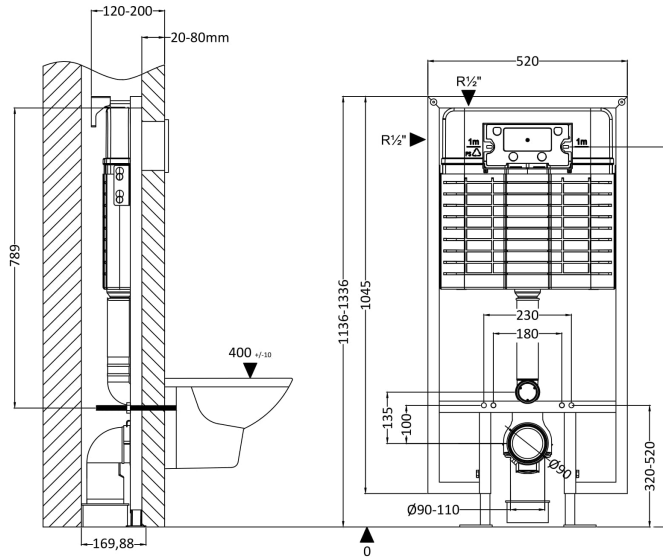

### Product Dimensions

Height (mm):	364
Width (mm):	363
Depth (mm):	486
Nett Weight (kg):	24

### Packaging Dimensions

Height (mm):	420
Width (mm):	395
Depth (mm):	540
Gross Weight (kg):	25

### Outer Box Dimensions (If Applicable)

Height (mm):	
Width (mm):	
Depth (mm):	
Gross Weight (kg):	
Barcode:	5056462688725

### Product Dimensions

Length (mm):	
Width (mm):	520
Height (mm):	1136
Depth (mm):	204
Nett Weight (kg):	11.17