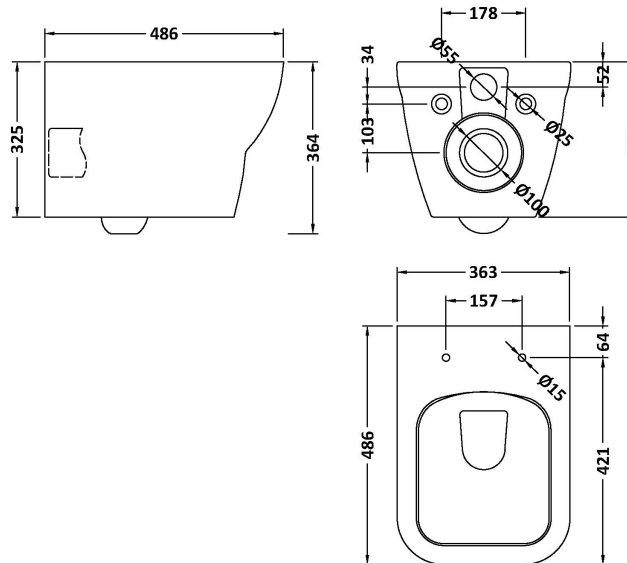

### Product Dimensions

Height (mm):	364
Width (mm):	363
Depth (mm):	486
Nett Weight (kg):	24

### Packaging Dimensions

Height (mm):	420
Width (mm):	395
Depth (mm):	540
Gross Weight (kg):	25

### Product Dimensions

Length (mm):	
Width (mm):	520
Height (mm):	1136
Depth (mm):	204
Nett Weight (kg):	11.17

### Packaging Dimensions

Height (mm):	160
Width (mm):	560
Depth (mm):	1125
Gross Weight (kg):	11.17