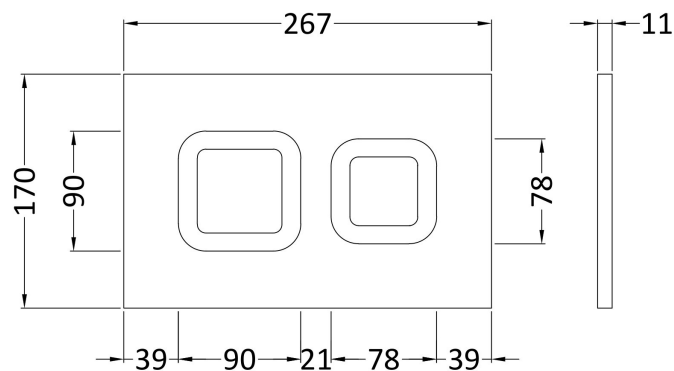

### Outer Box Dimensions (If Applicable)

Height (mm):	
Width (mm):	
Depth (mm):	
Gross Weight (kg):	
Barcode:	5056462688725

### Product Dimensions

Length (mm):	
Width (mm):	520
Height (mm):	1136
Depth (mm):	204
Nett Weight (kg):	11.17

### Outer Box Dimensions (If Applicable)

Height (mm):	
Width (mm):	
Length (mm):	
Depth (mm):	
Gross Weight (kg):	0
Barcode:	5056211854319

**Sales Code:** XTY009PS

**Description:** Square Dual Flush Push Button

**Product Dimensions**

Length (mm):	
Width (mm):	267
Height (mm):	170
Depth (mm):	11
Nett Weight (kg):	0.5

**Packaging Dimensions**

Height (mm):	290
Width (mm):	220
Depth (mm):	50
Gross Weight (kg):	0.5