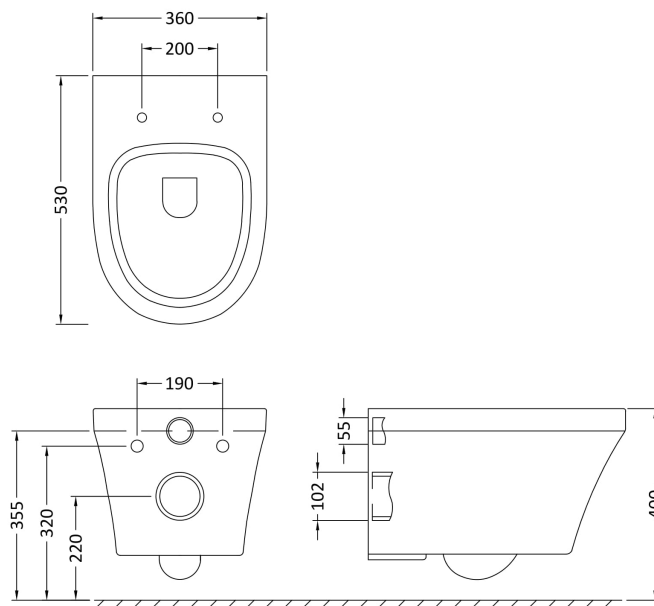

Sales Code: Cezlu001

Description: Luna W/H Pan Sc Seat & Conc Cistern

Packaging Details

Barcode: 5056678431580

Sales Code: NCU600C

Description: Wall Hung Pan

Product Dimensions

Height (mm):	400
Width (mm):	355
Depth (mm):	530
Nett Weight (kg):	32.7

Packaging Dimensions

Height (mm):	400
Width (mm):	360
Depth (mm):	550
Gross Weight (kg):	32.7

Packaging Data

Box Colour:	Brown Cardboard Box - Printed
Box Qty:	1
Label Size:	100 x 50
Label Colour:	White Label
Label Qty:	2

Sales Code: XTY009

Description: Dual Flush Concealed Cistern With Frame

Product Dimensions

Length (mm):	
Width (mm):	520
Height (mm):	1136
Depth (mm):	204
Nett Weight (kg):	11.17

Packaging Dimensions

Height (mm):	160
Width (mm):	560
Depth (mm):	1125
Gross Weight (kg):	11.17

Sales Code: XTY009PR

Description: Round Dual Flush Push Button

Product Dimensions

Length (mm):	
Width (mm):	267
Height (mm):	170
Depth (mm):	11
Nett Weight (kg):	0.5

Packaging Dimensions

Height (mm):	290
Width (mm):	220
Depth (mm):	50
Gross Weight (kg):	0.5