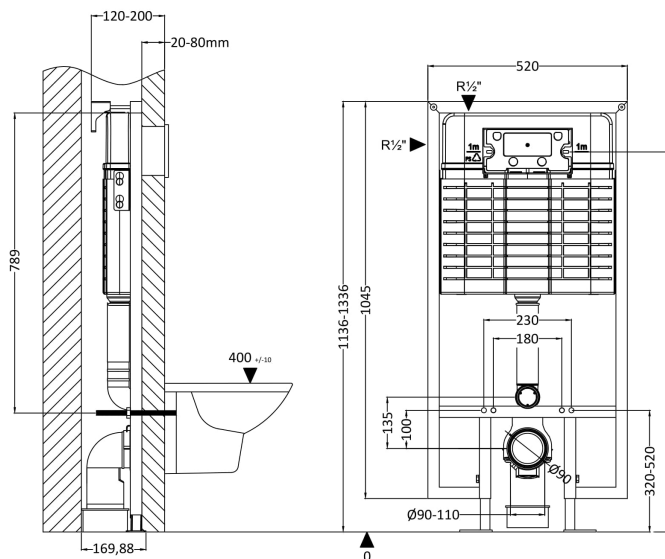

Sales Code: NCU699

Description: Soft Close Seat

Product Dimensions

Length (mm):	438
Width (mm):	354
Height (mm):	56
Nett Weight (kg):	2.15

Packaging Dimensions

Length (mm):	500
Width (mm):	365
Height (mm):	65
Gross Weight (kg):	2.4

Packaging Data

Box Colour:	White Cardboard Box - Printed
Box Qty:	1
Label Size:	100 x 50
Label Colour:	Not Applicable
Label Qty:	1

Outer Box Dimensions (If Applicable)

Length (mm):	400
Width (mm):	470
Height (mm):	475
Gross Weight (kg):	
Barcode:	5055369030934

Sales Code: XTY009

Description: Dual Flush Concealed Cistern With Frame

Product Dimensions

Length (mm):	
Width (mm):	520
Height (mm):	1136
Depth (mm):	204
Nett Weight (kg):	11.17

Packaging Dimensions

Height (mm):	160
Width (mm):	560
Depth (mm):	1125
Gross Weight (kg):	11.17

Sales Code: XTY009PR

Description: Round Dual Flush Push Button

Product Dimensions

Length (mm):	
Width (mm):	267
Height (mm):	170
Depth (mm):	11
Nett Weight (kg):	0.5

Packaging Dimensions

Height (mm):	290
Width (mm):	220
Depth (mm):	50
Gross Weight (kg):	0.5