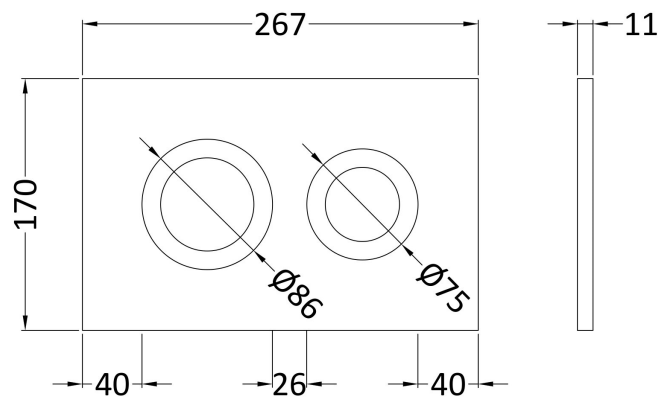

Outer Box Dimensions (If Applicable)

Height (mm):	
Width (mm):	
Depth (mm):	
Gross Weight (kg):	
Barcode:	5056211815600

Product Details

Country of Origin:	Turkey
Fitting Instruction:	No
Certification: CE & UKCA:	Yes
WRAS:	N/A
WRAS No:	N/A
Product Material:	Vitreous China
Fixing Supplied:	Yes

Sales Code: XTY009

Description: Dual Flush Concealed Cistern With Frame

Product Dimensions

Length (mm):	
Width (mm):	520
Height (mm):	1136
Depth (mm):	204
Nett Weight (kg):	11.17

Packaging Dimensions

Height (mm):	160
Width (mm):	560
Depth (mm):	1125
Gross Weight (kg):	11.17

Packaging Data

Box Colour:	Brown Cardboard Box
Box Qty:	1
Label Size:	100 x 50
Label Colour:	White Label
Label Qty:	2

Outer Box Dimensions (If Applicable)

Height (mm):	
Width (mm):	
Length (mm):	
Depth (mm):	
Gross Weight (kg):	0
Barcode:	5056211854319

Sales Code: XTY009PR

Description: Round Dual Flush Push Button

Product Dimensions

Length (mm):	
Width (mm):	267
Height (mm):	170
Depth (mm):	11
Nett Weight (kg):	0.5

Packaging Dimensions

Height (mm):	290
Width (mm):	220
Depth (mm):	50
Gross Weight (kg):	0.5