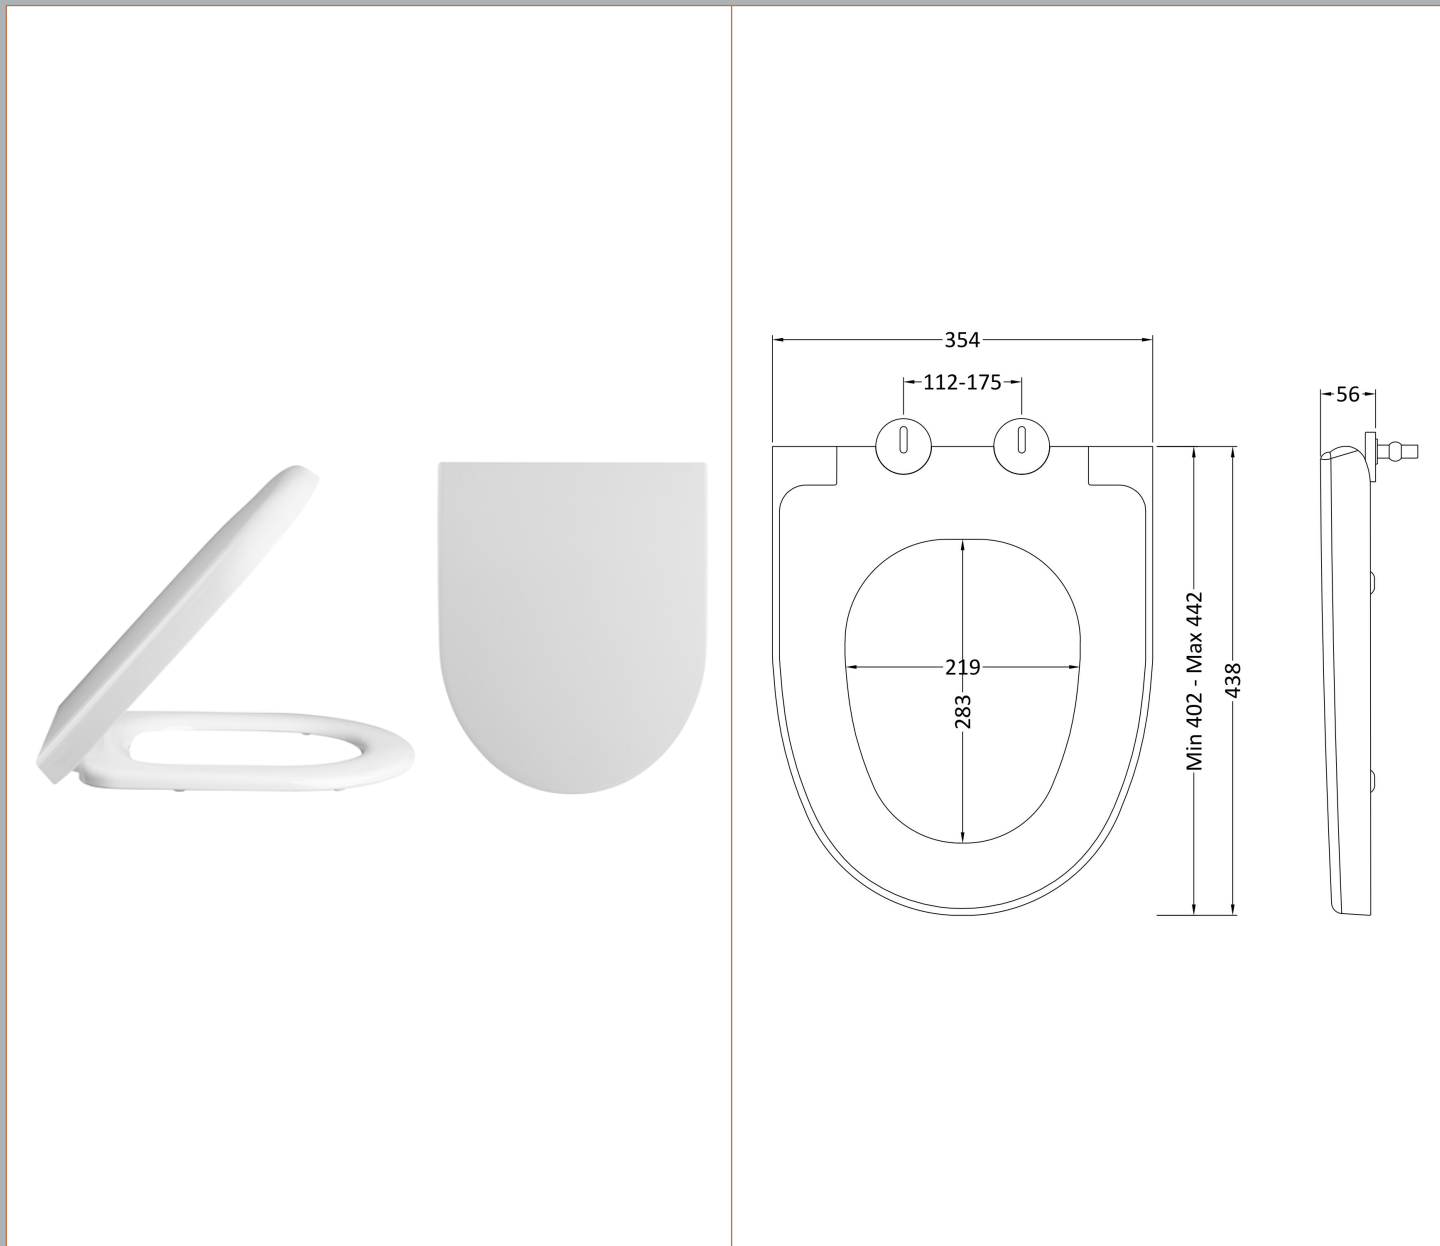

Outer Box Dimensions (If Applicable)

Height (mm):	
Width (mm):	
Depth (mm):	
Gross Weight (kg):	
Barcode:	5056211815600

Product Details

Country of Origin:	Turkey
Fitting Instruction:	No
Certification: CE & UKCA:	Yes
WRAS:	N/A
WRAS No:	N/A
Product Material:	Vitreous China
Fixing Supplied:	Yes

Sales Code: NCU699

Description: Soft Close Seat

Product Dimensions

Length (mm):	438
Width (mm):	354
Height (mm):	56
Nett Weight (kg):	2.15

Packaging Dimensions

Length (mm):	500
Width (mm):	365
Height (mm):	65
Gross Weight (kg):	2.4

Sales Code: XTY009

Description: Dual Flush Concealed Cistern With Frame

Product Dimensions

Length (mm):	
Width (mm):	520
Height (mm):	1136
Depth (mm):	204
Nett Weight (kg):	11.17

Packaging Dimensions

Height (mm):	160
Width (mm):	560
Depth (mm):	1125
Gross Weight (kg):	11.17

Sales Code: XTY009PR

Description: Round Dual Flush Push Button

Product Dimensions

Length (mm):	
Width (mm):	267
Height (mm):	170
Depth (mm):	11
Nett Weight (kg):	0.5

Packaging Dimensions

Height (mm):	290
Width (mm):	220
Depth (mm):	50
Gross Weight (kg):	0.5