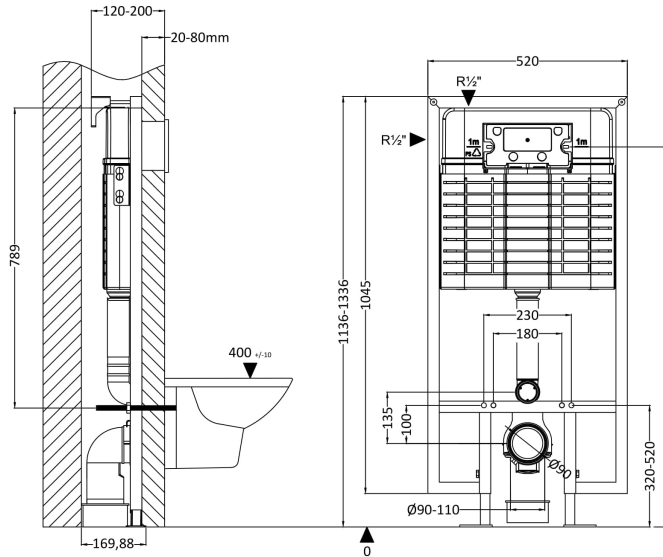

Outer Box Dimensions (If Applicable)

Height (mm):	
Width (mm):	
Depth (mm):	
Gross Weight (kg):	
Barcode:	5055369063338

Product Details

Country of Origin:	Turkey
Fitting Instruction:	No
Certification: CE & UKCA:	Yes WRAS: N/A WRAS No: N/A
Product Material:	Vitreous China
Fixing Supplied:	No

Packaging Data

Box Colour:	Brown Cardboard Box
Box Qty:	1
Label Size:	100 x 50
Label Colour:	White Label
Label Qty:	

Outer Box Dimensions (If Applicable)

Length (mm):	317
Width (mm):	490
Height (mm):	420
Gross Weight (kg):	15
Barcode:	5055369063345

Sales Code: XTY009

Description: Dual Flush Concealed Cistern With Frame

Product Dimensions

Length (mm):	
Width (mm):	520
Height (mm):	1136
Depth (mm):	204
Nett Weight (kg):	11.17

Packaging Dimensions

Height (mm):	160
Width (mm):	560
Depth (mm):	1125
Gross Weight (kg):	11.17

Sales Code: XTY009PR

Description: Round Dual Flush Push Button

Product Dimensions

Length (mm):	
Width (mm):	267
Height (mm):	170
Depth (mm):	11
Nett Weight (kg):	0.5

Packaging Dimensions

Height (mm):	290
Width (mm):	220
Depth (mm):	50
Gross Weight (kg):	0.5