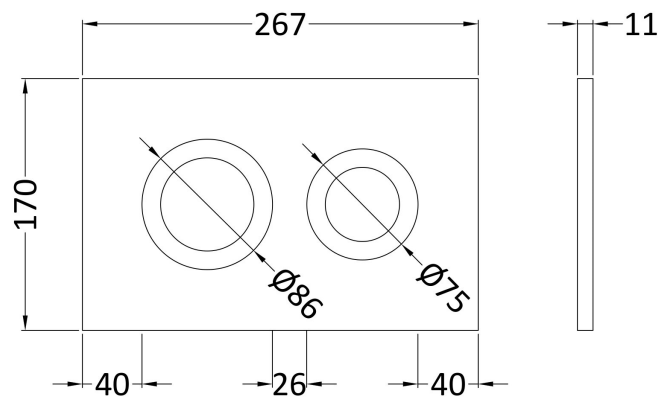

Packaging Data

Box Colour:	Brown Cardboard Box
Box Qty:	1
Label Size:	100 x 50
Label Colour:	White Label
Label Qty:	

Outer Box Dimensions (If Applicable)

Length (mm):	317
Width (mm):	490
Height (mm):	420
Gross Weight (kg):	15
Barcode:	5055369063345

Sales Code: XTY009

Description: Dual Flush Concealed Cistern With Frame

Product Dimensions

Length (mm):	
Width (mm):	520
Height (mm):	1136
Depth (mm):	204
Nett Weight (kg):	11.17

Packaging Dimensions

Height (mm):	160
Width (mm):	560
Depth (mm):	1125
Gross Weight (kg):	11.17

Packaging Data

Box Colour:	Brown Cardboard Box
Box Qty:	1
Label Size:	100 x 50
Label Colour:	White Label
Label Qty:	2

Outer Box Dimensions (If Applicable)

Height (mm):	
Width (mm):	
Length (mm):	
Depth (mm):	
Gross Weight (kg):	0
Barcode:	5056211854319

Sales Code: XTY009PR

Description: Round Dual Flush Push Button

Product Dimensions

Length (mm):	
Width (mm):	267
Height (mm):	170
Depth (mm):	11
Nett Weight (kg):	0.5

Packaging Dimensions

Height (mm):	290
Width (mm):	220
Depth (mm):	50
Gross Weight (kg):	0.5