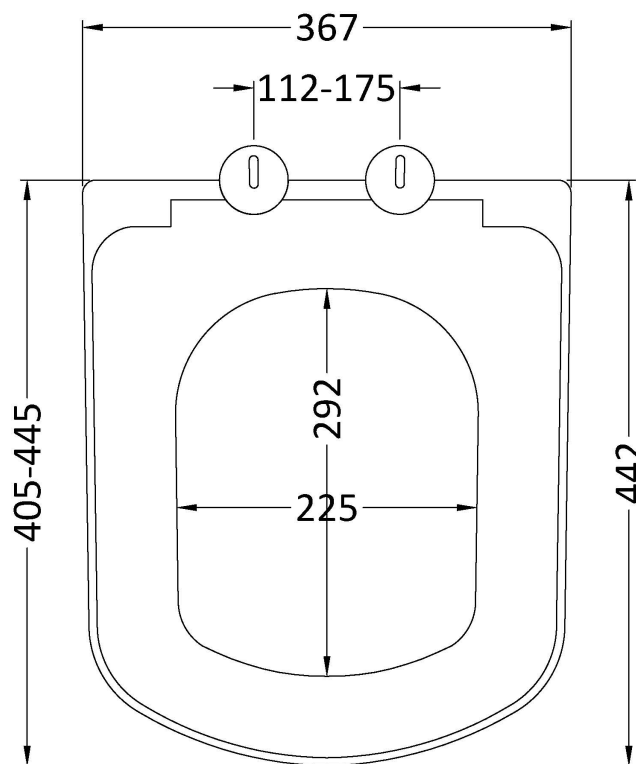

Sales Code: NCT699

Description: Soft Close Seat

Product Dimensions

Length (mm):	425
Width (mm):	355
Height (mm):	50
Nett Weight (kg):	2.7

Packaging Dimensions

Length (mm):	475
Width (mm):	380
Height (mm):	60
Gross Weight (kg):	2.7

Packaging Data

Box Colour:	Brown Cardboard Box
Box Qty:	1
Label Size:	100 x 50
Label Colour:	White Label
Label Qty:	

Outer Box Dimensions (If Applicable)

Length (mm):	317
Width (mm):	490
Height (mm):	420
Gross Weight (kg):	15
Barcode:	5055369063345

Product Details

Country of Origin:	Turkey
Fitting Instruction:	No
CE & UKCA:	Not Applicable
Product Material:	Polypropylene
Seat Type:	D Shape
Seat Function:	Soft Close
Hinge Centres (Min):	62
Hinge Centres (Max):	170
Hinge Material:	Polypropylene
Colour/Finish:	White
Fixing Method:	Quick Release