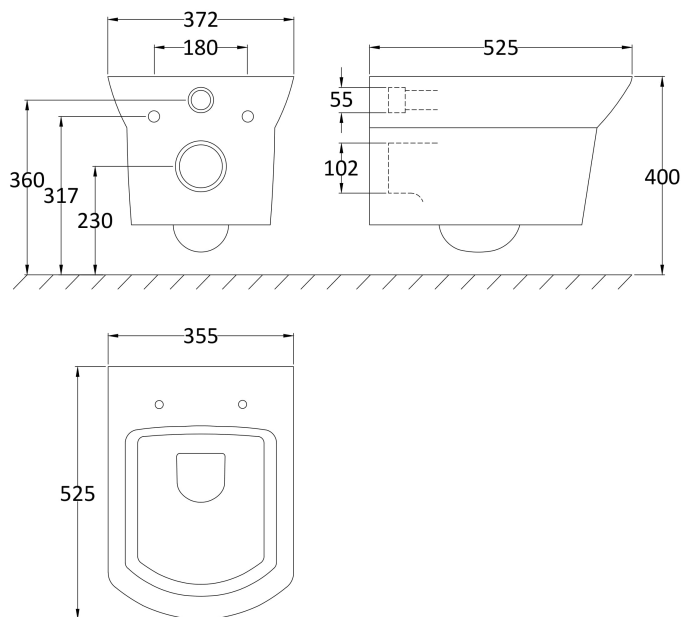

Sales Code: Cezma001

Description: Maya W/H Pan Sc Seat & Conc Cistern

Packaging Details

Barcode: 5056678431573

Sales Code: NCT300C

Description: W/H Pan

Product Dimensions

Height (mm):	400
Width (mm):	355
Depth (mm):	525
Nett Weight (kg):	23.7

Packaging Dimensions

Height (mm):	410
Width (mm):	370
Depth (mm):	550
Gross Weight (kg):	23.7

Packaging Data

Box Colour:	Brown Cardboard Box
Box Qty:	1
Label Size:	100 x 50
Label Colour:	White Label
Label Qty:	2

Sales Code: XTY009

Description: Dual Flush Concealed Cistern With Frame

Product Dimensions

Length (mm):	
Width (mm):	520
Height (mm):	1136
Depth (mm):	204
Nett Weight (kg):	11.17

Packaging Dimensions

Height (mm):	160
Width (mm):	560
Depth (mm):	1125
Gross Weight (kg):	11.17

Sales Code: XTY009PR

Description: Round Dual Flush Push Button

Product Dimensions

Length (mm):	
Width (mm):	267
Height (mm):	170
Depth (mm):	11
Nett Weight (kg):	0.5

Packaging Dimensions

Height (mm):	290
Width (mm):	220
Depth (mm):	50
Gross Weight (kg):	0.5