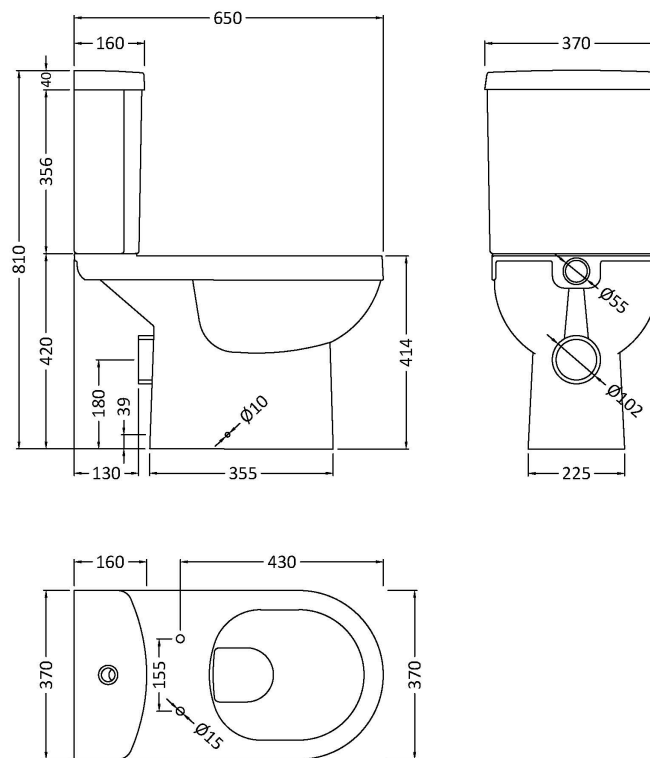

Sales Code: Civ001

Description: Ivo Toilet & 1Th Basin Pedestal

Packaging Details

Barcode: 5055369027415

Sales Code: NCS250

Description: Ivo Rimless Pan Pack (With Seat)

Product Dimensions

| | |
|-------------------|-------|
| Height (mm): | 810 |
| Width (mm): | 370 |
| Depth (mm): | 650 |
| Nett Weight (kg): | 33.35 |

Packaging Dimensions

| | |
|--------------------|-------|
| Height (mm): | 445 |
| Width (mm): | 390 |
| Depth (mm): | 725 |
| Gross Weight (kg): | 33.85 |

Packaging Data

| | |
|---------------|-------------------------------|
| Box Colour: | Brown Cardboard Box - Printed |
| Box Qty: | 1 |
| Label Size: | 100 x 50 |
| Label Colour: | White Label |
| Label Qty: | 2 |

Outer Box Dimensions (If Applicable)

| | |
|--------------------|---------------|
| Height (mm): | |
| Width (mm): | |
| Depth (mm): | |
| Gross Weight (kg): | |
| Barcode: | 5060272822774 |

Product Details

Sales Code: NCS203

Description: Ivo Pedestal

Product Dimensions

| | |
|-------------------|-----|
| Height (mm): | 675 |
| Width (mm): | 165 |
| Depth (mm): | 165 |
| Nett Weight (kg): | 9 |

Packaging Dimensions