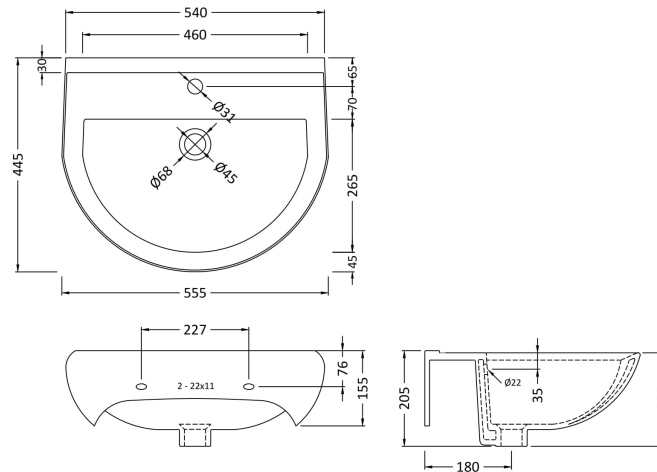

Outer Box Dimensions (If Applicable)

| | |
|--------------------|---------------|
| Height (mm): | |
| Width (mm): | |
| Depth (mm): | |
| Gross Weight (kg): | |
| Barcode: | 5060272822774 |

Product Details

Sales Code: NCS203

Description: Ivo Pedestal

Product Dimensions

| | |
|-------------------|-----|
| Height (mm): | 675 |
| Width (mm): | 165 |
| Depth (mm): | 165 |
| Nett Weight (kg): | 9 |

Packaging Dimensions

Outer Box Dimensions (If Applicable)

| | |
|--------------------|---------------|
| Height (mm): | |
| Width (mm): | |
| Depth (mm): | |
| Gross Weight (kg): | |
| Barcode: | 5060272820077 |

Product Details

Sales Code: NCS202

Description: Ivo Large Basin 1 T/H

Product Dimensions

| | |
|-------------------|------|
| Height (mm): | 205 |
| Width (mm): | 540 |
| Depth (mm): | 445 |
| Nett Weight (kg): | 13.7 |