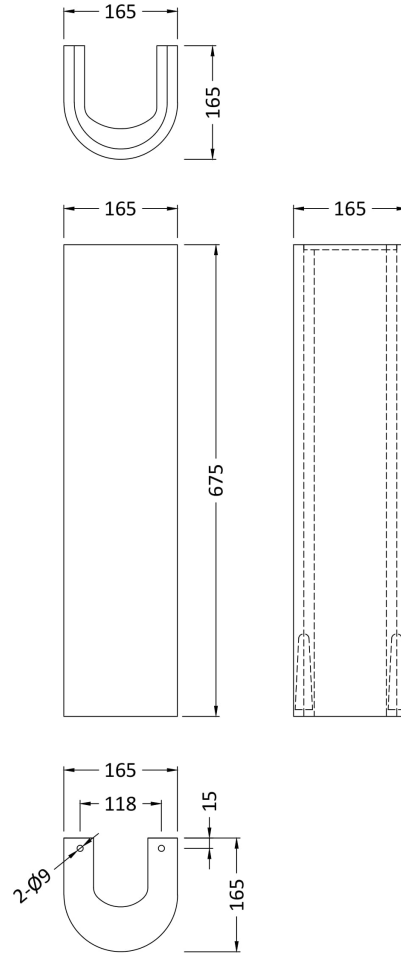

Packaging Dimensions

| | |
|--------------------|-------|
| Height (mm): | 445 |
| Width (mm): | 390 |
| Depth (mm): | 725 |
| Gross Weight (kg): | 33.85 |

Packaging Data

| | |
|---------------|-------------------------------|
| Box Colour: | Brown Cardboard Box - Printed |
| Box Qty: | 1 |
| Label Size: | 100 x 50 |
| Label Colour: | White Label |
| Label Qty: | 2 |

Outer Box Dimensions (If Applicable)

| | |
|--------------------|---------------|
| Height (mm): | |
| Width (mm): | |
| Depth (mm): | |
| Gross Weight (kg): | |
| Barcode: | 5060272822774 |

Product Details

Sales Code: NCS203

Description: Ivo Pedestal

Product Dimensions

| | |
|-------------------|-----|
| Height (mm): | 675 |
| Width (mm): | 165 |
| Depth (mm): | 165 |
| Nett Weight (kg): | 9 |

Packaging Dimensions

Outer Box Dimensions (If Applicable)

| | |
|--------------------|---------------|
| Height (mm): | |
| Width (mm): | |
| Depth (mm): | |
| Gross Weight (kg): | |
| Barcode: | 5060272820077 |

Product Details