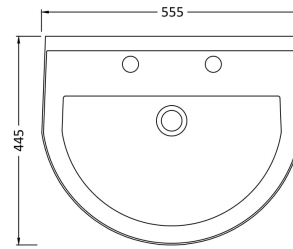

Sales Code: Civ005

Description: Ivo 550mm Basin 2Th & Semi Pedestal

Packaging Details

Barcode: 5055275867518