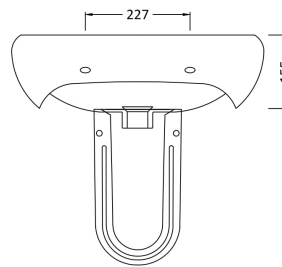

Sales Code: Civ005

Description: Ivo 550mm Basin 2Th & Semi Pedestal

Packaging Details

Barcode: 5055275867518