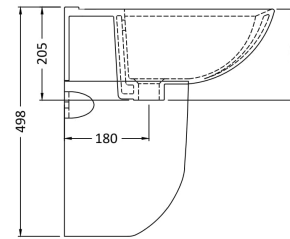

Sales Code: Civ005

Description: Ivo 550mm Basin 2Th & Semi Pedestal

Packaging Details

Barcode: 5055275867518