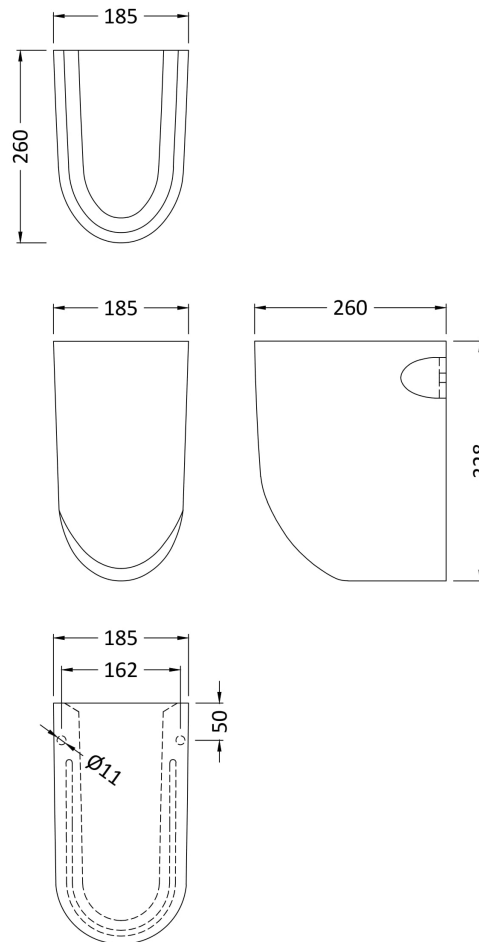

### Product Dimensions

Height (mm):	328
Width (mm):	185
Depth (mm):	260
Nett Weight (kg):	6.8

### Packaging Dimensions

Height (mm):	390
Width (mm):	195
Depth (mm):	280
Gross Weight (kg):	7

### Product Dimensions

Height (mm):	205
Width (mm):	540
Depth (mm):	445
Nett Weight (kg):	15.6

### Packaging Dimensions

Height (mm):	215
Width (mm):	580
Depth (mm):	480
Gross Weight (kg):	15.8