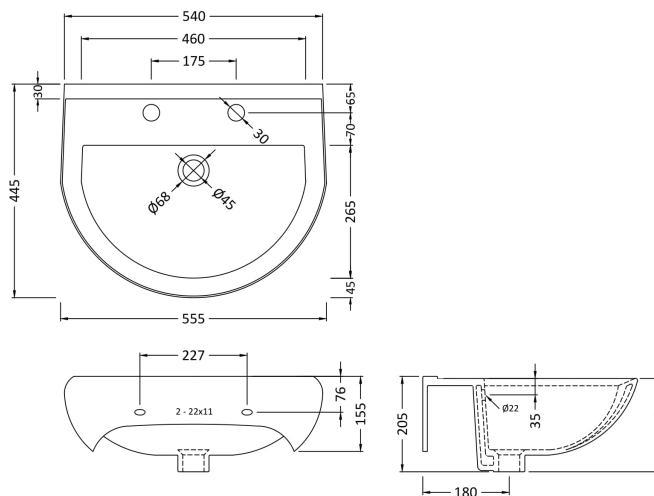

### Product Dimensions

Height (mm):	328
Width (mm):	185
Depth (mm):	260
Nett Weight (kg):	6.8

### Outer Box Dimensions (If Applicable)

Height (mm):	
Width (mm):	
Depth (mm):	
Gross Weight (kg):	
Barcode:	5055275811252

### Product Dimensions

Height (mm):	205
Width (mm):	540
Depth (mm):	445
Nett Weight (kg):	15.6

### Packaging Dimensions

Height (mm):	215
Width (mm):	580
Depth (mm):	480
Gross Weight (kg):	15.8