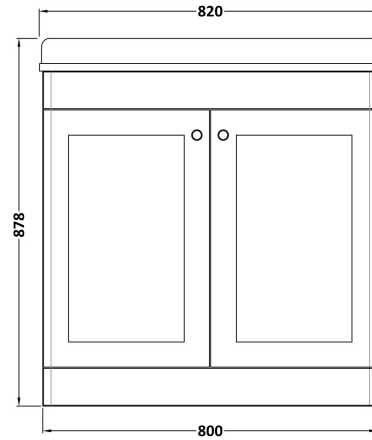

Sales Code: CLC1426BR1

Description: 800 F/S 2-Door Unit & Marble Top 1Th

Packaging Details

Barcode: 5056678417065

Sales Code: CLA1426

Description: 800 F/S 2-Door Unit (800X800 X453)

Product Dimensions

Height (mm):	800
Width (mm):	800
Depth (mm):	453
Nett Weight (kg):	30.5

Packaging Dimensions

Height (mm):	835
Width (mm):	825
Depth (mm):	480
Gross Weight (kg):	31

Packaging Data

Box Colour:	Brown Cardboard Box
Box Qty:	1
Label Size:	100 x 50
Label Colour:	White Label
Label Qty:	2

Outer Box Dimensions (If Applicable)

Height (mm):	
Width (mm):	
Depth (mm):	
Gross Weight (kg):	
Barcode:	5056462643212

Product Details

Country of Origin:	China
Fitting Instruction:	No
CE & UKCA:	N/A
FSC Certified Materials:	Yes
Colour:	Satin Soft Black
Construction Method:	Cam & Wood Dowel
Construction Type:	Rigid
Cabinet Finish:	MFC Painted Matt
Fascia Finish:	Mdf Painted Matt
Cabinet Thickness (mm):	18
Fascia Thickness (mm):	18
Drawer Included:	No
Drawer Type:	Not Applicable
No of Shelves:	1
Hinge Type:	95 Degree Clip-On Soft Close
Hinge Included:	Yes, Supplied
Adjustable Legs:	No, Not Required
Fixings Included:	Yes
Handle Style:	Traditional
Waste Shroud:	Not Applicable
Handle Included:	Yes, Supplied
Handle Type:	Knob

Sales Code: LOM227

Description: 800 Single Bowl Marble Top 1Th

Product Dimensions

Height (mm):	268
Width (mm):	820
Depth (mm):	463
Nett Weight (kg):	18

Packaging Dimensions

Height (mm):	310
Width (mm):	900
Depth (mm):	550
Gross Weight (kg):	18.5