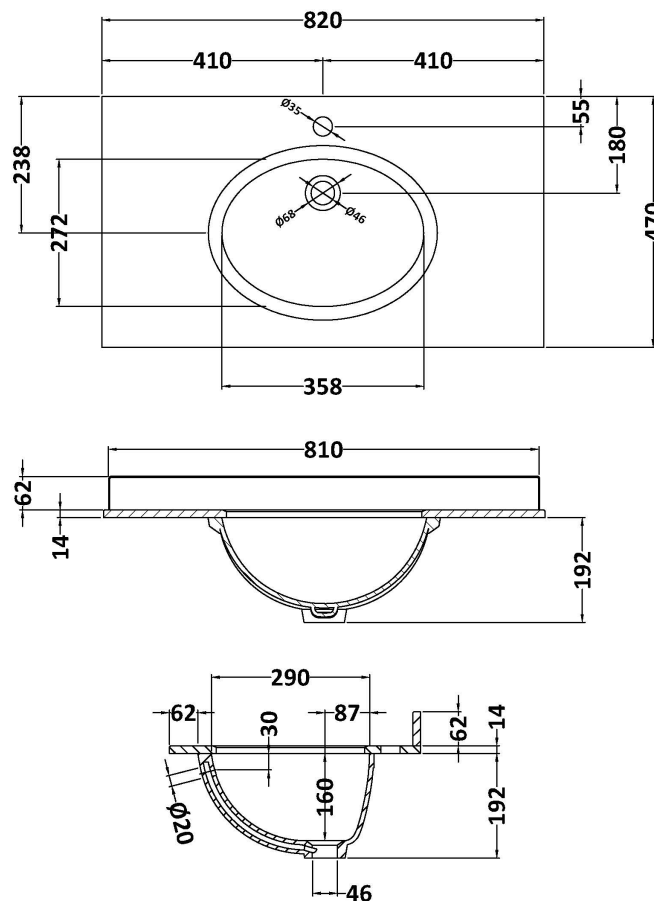

Packaging Dimensions

Height (mm):	835
Width (mm):	825
Depth (mm):	480
Gross Weight (kg):	31

Packaging Data

Box Colour:	Brown Cardboard Box
Box Qty:	1
Label Size:	100 x 50
Label Colour:	White Label
Label Qty:	2

Outer Box Dimensions (If Applicable)

Height (mm):	
Width (mm):	
Depth (mm):	
Gross Weight (kg):	
Barcode:	5056462643212

Product Details

Country of Origin:	China
Fitting Instruction:	No
CE & UKCA:	N/A
FSC Certified Materials:	Yes
Colour:	Satin Soft Black
Construction Method:	Cam & Wood Dowel
Construction Type:	Rigid
Cabinet Finish:	MFC Painted Matt
Fascia Finish:	Mdf Painted Matt
Cabinet Thickness (mm):	18
Fascia Thickness (mm):	18
Drawer Included:	No
Drawer Type:	Not Applicable
No of Shelves:	1
Hinge Type:	95 Degree Clip-On Soft Close
Hinge Included:	Yes, Supplied
Adjustable Legs:	No, Not Required
Fixings Included:	Yes
Handle Style:	Traditional
Waste Shroud:	Not Applicable
Handle Included:	Yes, Supplied
Handle Type:	Knob

Sales Code: LOM227

Description: 800 Single Bowl Marble Top 1Th

Product Dimensions

Height (mm):	268
Width (mm):	820
Depth (mm):	463
Nett Weight (kg):	18

Packaging Dimensions

Height (mm):	310
Width (mm):	900
Depth (mm):	550
Gross Weight (kg):	18.5

Packaging Data

Box Colour:	White Cardboard Box
Box Qty:	1
Label Size:	100 x 50
Label Colour:	White Label
Label Qty:	2

Outer Box Dimensions (If Applicable)

Height (mm):	
Width (mm):	
Depth (mm):	
Gross Weight (kg):	
Barcode:	5056211819028