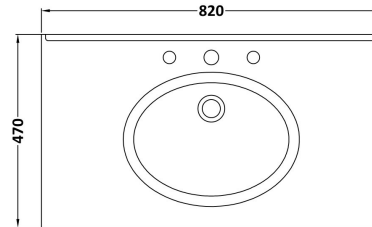

Sales Code: CLC1426BR3

Description: 800 F/S 2-Door Unit & Marble Top 3Th

Packaging Details

Barcode: 5056678417546