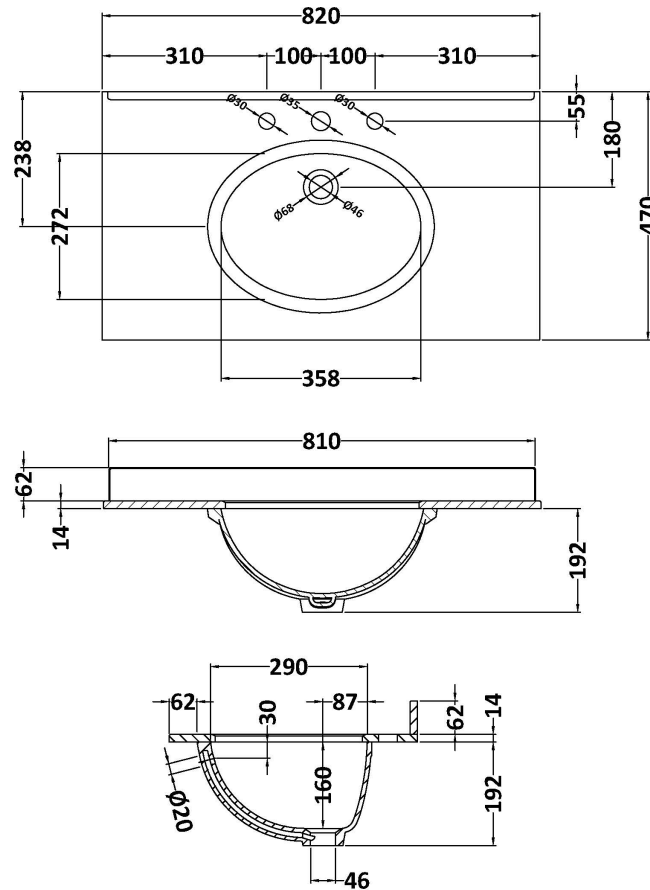

### Product Dimensions

Height (mm):	800
Width (mm):	800
Depth (mm):	453
Nett Weight (kg):	30.5

### Packaging Dimensions

Height (mm):	835
Width (mm):	825
Depth (mm):	480
Gross Weight (kg):	31

### Outer Box Dimensions (If Applicable)

Height (mm):	
Width (mm):	
Depth (mm):	
Gross Weight (kg):	
Barcode:	5056462643212

### Product Dimensions

Height (mm):	268
Width (mm):	820
Depth (mm):	463
Nett Weight (kg):	18