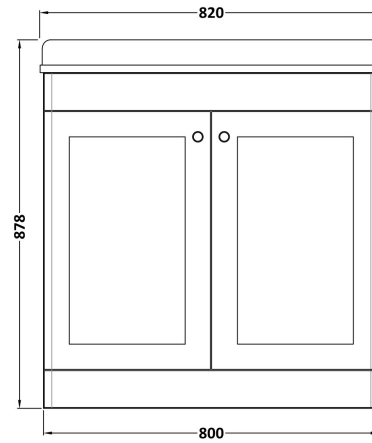

Sales Code: CLC1426BR3

Description: 800 F/S 2-Door Unit & Marble Top 3Th

Packaging Details

Barcode: 5056678417546