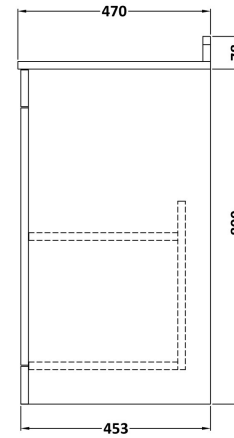

Sales Code: CLC1426GR1

Description: 800 F/S 2-Door Unit & Marble Top 1Th

Packaging Details

Barcode: 5056678417027