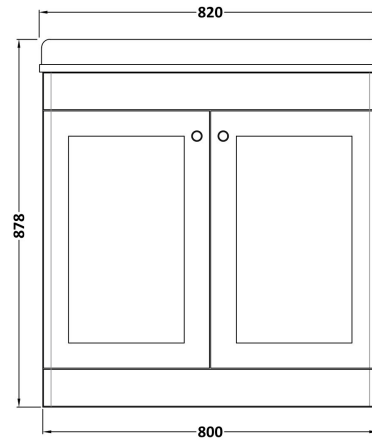

Sales Code: CLC1426GR1

Description: 800 F/S 2-Door Unit & Marble Top 1Th

Packaging Details

Barcode: 5056678417027