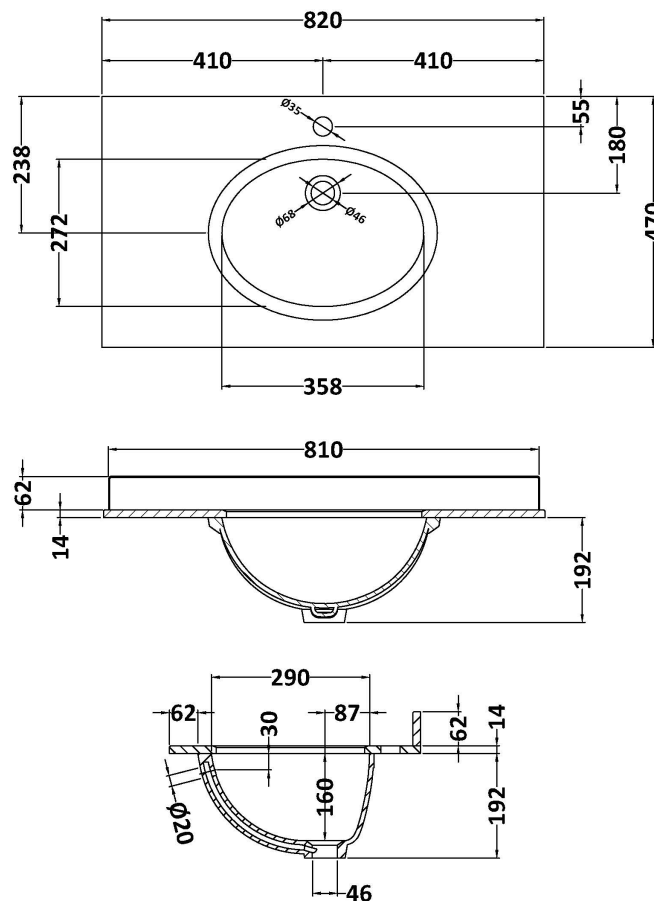

### Product Dimensions

Height (mm):	800
Width (mm):	800
Depth (mm):	453
Nett Weight (kg):	30.5

### Packaging Dimensions

Height (mm):	835
Width (mm):	825
Depth (mm):	480
Gross Weight (kg):	31

### Outer Box Dimensions (If Applicable)

Height (mm):	
Width (mm):	
Depth (mm):	
Gross Weight (kg):	
Barcode:	5056462643212

### Product Dimensions

Height (mm):	268
Width (mm):	820
Depth (mm):	463
Nett Weight (kg):	18