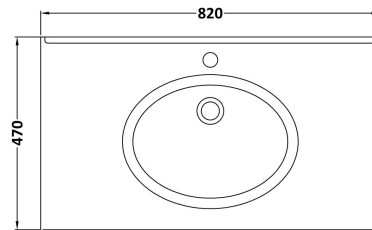

Sales Code: CLC1426GR1

Description: 800 F/S 2-Door Unit & Marble Top 1Th

Packaging Details

Barcode: 5056678417027