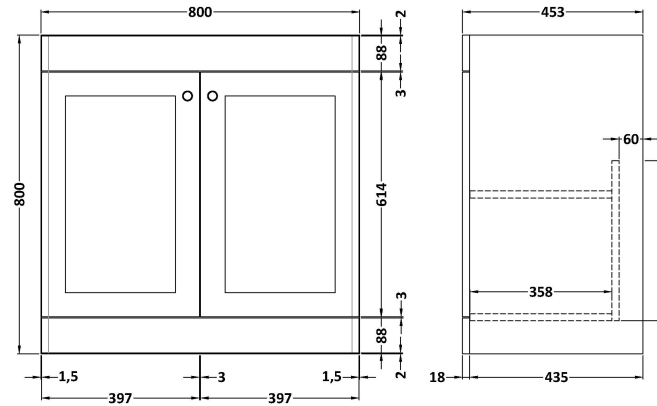

### Product Dimensions

Height (mm):	800
Width (mm):	800
Depth (mm):	453
Nett Weight (kg):	30.5

### Packaging Dimensions

Height (mm):	835
Width (mm):	825
Depth (mm):	480
Gross Weight (kg):	31

### Product Dimensions

Height (mm):	268
Width (mm):	820
Depth (mm):	463
Nett Weight (kg):	18

### Packaging Dimensions

Height (mm):	310
Width (mm):	900
Depth (mm):	550
Gross Weight (kg):	18.5