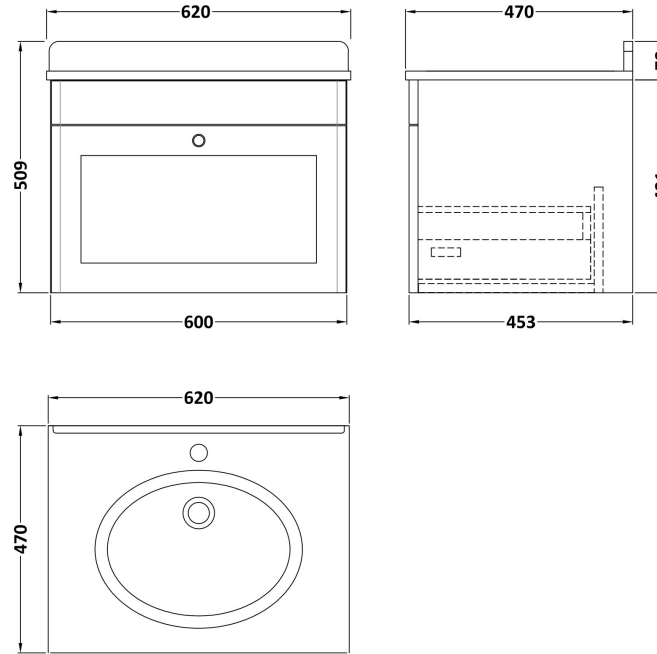

Sales Code: CLC1494BR1

Description: 600 W/H 1-Drawer Unit & Marble Top 1Th

Packaging Details

Barcode: 5056678417188

Sales Code: CLA1494

Description: 600 W/H 1-Drawer Unit (431X600x453)

Product Dimensions

Height (mm):	431
Width (mm):	600
Depth (mm):	453
Nett Weight (kg):	19

Packaging Dimensions

Height (mm):	465
Width (mm):	625
Depth (mm):	480
Gross Weight (kg):	19.5

Packaging Data

Box Colour:	Brown Cardboard Box
Box Qty:	1
Label Size:	100 x 50
Label Colour:	White Label
Label Qty:	2

Sales Code: LOM221

Description: 600 Single Bowl Marble Top 1Th

Product Dimensions

Height (mm):	268
Width (mm):	620
Depth (mm):	463
Nett Weight (kg):	13.5

Packaging Dimensions

Height (mm):	310
Width (mm):	700
Depth (mm):	550
Gross Weight (kg):	14

Packaging Data

Box Colour:	White Cardboard Box
Box Qty:	1
Label Size:	100 x 50
Label Colour:	White Label
Label Qty:	2

Outer Box Dimensions (If Applicable)

Height (mm):	
Width (mm):	
Depth (mm):	
Gross Weight (kg):	
Barcode:	5056211818960