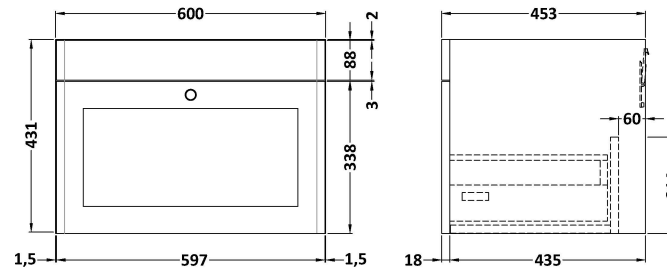

Sales Code: CLC1494BR1

Description: 600 W/H 1-Drawer Unit & Marble Top 1Th

Packaging Details

Barcode: 5056678417188

Sales Code: CLA1494

Description: 600 W/H 1-Drawer Unit (431X600x453)

Product Dimensions

Height (mm):	431
Width (mm):	600
Depth (mm):	453
Nett Weight (kg):	19

Packaging Dimensions

Height (mm):	465
Width (mm):	625
Depth (mm):	480
Gross Weight (kg):	19.5

Packaging Data

Box Colour:	Brown Cardboard Box
Box Qty:	1
Label Size:	100 x 50
Label Colour:	White Label
Label Qty:	2

Sales Code: LOM221

Description: 600 Single Bowl Marble Top 1Th

Product Dimensions

Height (mm):	268
Width (mm):	620
Depth (mm):	463
Nett Weight (kg):	13.5

Packaging Dimensions

Height (mm):	310
Width (mm):	700
Depth (mm):	550
Gross Weight (kg):	14

Packaging Data

Box Colour:	White Cardboard Box
Box Qty:	1
Label Size:	100 x 50
Label Colour:	White Label
Label Qty:	2

Outer Box Dimensions (If Applicable)

Height (mm):	
Width (mm):	
Depth (mm):	
Gross Weight (kg):	
Barcode:	5056211818960