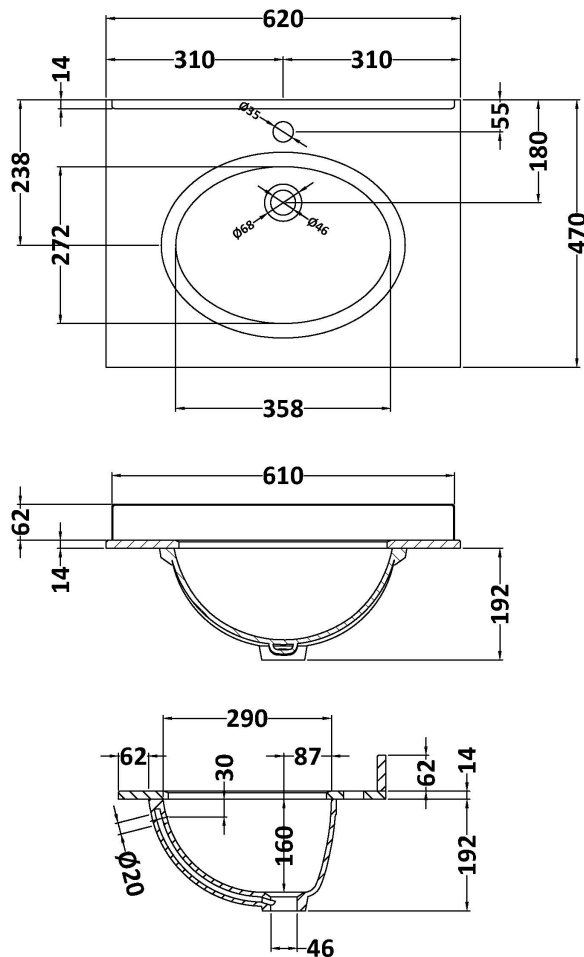

Packaging Dimensions

Height (mm):	465
Width (mm):	625
Depth (mm):	480
Gross Weight (kg):	19.5

Packaging Data

Box Colour:	Brown Cardboard Box
Box Qty:	1
Label Size:	100 x 50
Label Colour:	White Label
Label Qty:	2

Outer Box Dimensions (If Applicable)

Height (mm):	
Width (mm):	
Depth (mm):	
Gross Weight (kg):	
Barcode:	5056462643298

Product Details

Country of Origin:	China
Fitting Instruction:	No
CE & UKCA:	N/A
FSC Certified Materials:	Yes
Colour:	Satin Soft Black
Construction Method:	Cam & Wood Dowel
Construction Type:	Rigid
Cabinet Finish:	MFC Painted Matt
Fascia Finish:	Mdf Painted Matt
Cabinet Thickness (mm):	18
Fascia Thickness (mm):	18
Drawer Included:	Yes
Drawer Type:	80mm High Metal S/C Inc Galler
No of Shelves:	Not Applicable
Hinge Type:	Not Applicable
Hinge Included:	Not Applicable
Adjustable Legs:	No, Not Required
Fixings Included:	Yes
Handle Style:	Traditional
Waste Shroud:	Yes
Handle Included:	Yes, Supplied
Handle Type:	Knob

Sales Code: LOM221

Description: 600 Single Bowl Marble Top 1Th

Product Dimensions

Height (mm):	268
Width (mm):	620
Depth (mm):	463
Nett Weight (kg):	13.5

Packaging Dimensions

Height (mm):	310
Width (mm):	700
Depth (mm):	550
Gross Weight (kg):	14

Packaging Data

Box Colour:	White Cardboard Box
Box Qty:	1
Label Size:	100 x 50
Label Colour:	White Label
Label Qty:	2

Outer Box Dimensions (If Applicable)

Height (mm):	
Width (mm):	
Depth (mm):	
Gross Weight (kg):	
Barcode:	5056211818960