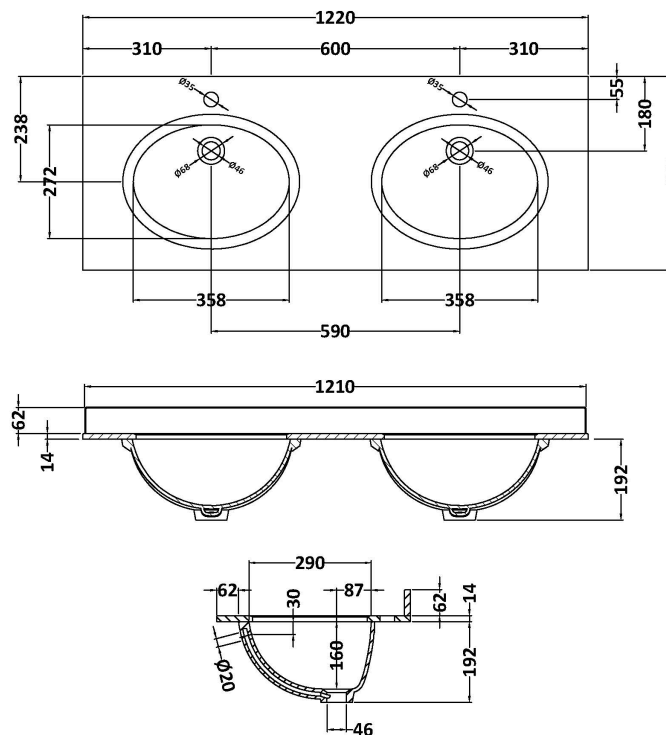

Packaging Dimensions

Height (mm):	465
Width (mm):	625
Depth (mm):	480
Gross Weight (kg):	19.5

Packaging Data

Box Colour:	Brown Cardboard Box
Box Qty:	1
Label Size:	100 x 50
Label Colour:	White Label
Label Qty:	2

Outer Box Dimensions (If Applicable)

Height (mm):	
Width (mm):	
Depth (mm):	
Gross Weight (kg):	
Barcode:	5056462643298

Product Details

Country of Origin:	China
Fitting Instruction:	No
CE & UKCA:	N/A
FSC Certified Materials:	Yes
Colour:	Satin Soft Black
Construction Method:	Cam & Wood Dowel
Construction Type:	Rigid
Cabinet Finish:	MFC Painted Matt
Fascia Finish:	Mdf Painted Matt
Cabinet Thickness (mm):	18
Fascia Thickness (mm):	18
Drawer Included:	Yes
Drawer Type:	80mm High Metal S/C Inc Galler
No of Shelves:	Not Applicable
Hinge Type:	Not Applicable
Hinge Included:	Not Applicable
Adjustable Legs:	No, Not Required
Fixings Included:	Yes
Handle Style:	Traditional
Waste Shroud:	Yes
Handle Included:	Yes, Supplied
Handle Type:	Knob

Sales Code: LOM233

Description: 1200 Double Bowl Marble Top 1Th

Product Dimensions

Height (mm):	268
Width (mm):	1220
Depth (mm):	463
Nett Weight (kg):	27.5

Packaging Dimensions

Height (mm):	310
Width (mm):	1300
Depth (mm):	550
Gross Weight (kg):	28

Packaging Data

Box Colour:	White Cardboard Box
Box Qty:	1
Label Size:	100 x 50
Label Colour:	White Label
Label Qty:	2

Outer Box Dimensions (If Applicable)

Height (mm):	
Width (mm):	
Depth (mm):	
Gross Weight (kg):	
Barcode:	5056211819080