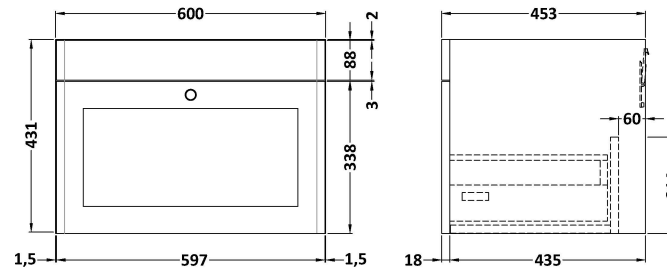

Sales Code: CLC1494BR2

Description: 1200 W/H 2-Drawer Unit & Marble Top

Packaging Details

Barcode: 5056678417942

Sales Code: CLA1494

Description: 600 W/H 1-Drawer Unit (431X600x453)

Product Dimensions

Height (mm):	431
Width (mm):	600
Depth (mm):	453
Nett Weight (kg):	19

Packaging Dimensions

Height (mm):	465
Width (mm):	625
Depth (mm):	480
Gross Weight (kg):	19.5

Packaging Data

Box Colour:	Brown Cardboard Box
Box Qty:	1
Label Size:	100 x 50
Label Colour:	White Label
Label Qty:	2

Sales Code: LOM233

Description: 1200 Double Bowl Marble Top 1Th

Product Dimensions

Height (mm):	268
Width (mm):	1220
Depth (mm):	463
Nett Weight (kg):	27.5

Packaging Dimensions

Height (mm):	310
Width (mm):	1300
Depth (mm):	550
Gross Weight (kg):	28

Packaging Data

Box Colour:	White Cardboard Box
Box Qty:	1
Label Size:	100 x 50
Label Colour:	White Label
Label Qty:	2

Outer Box Dimensions (If Applicable)

Height (mm):	
Width (mm):	
Depth (mm):	
Gross Weight (kg):	
Barcode:	5056211819080