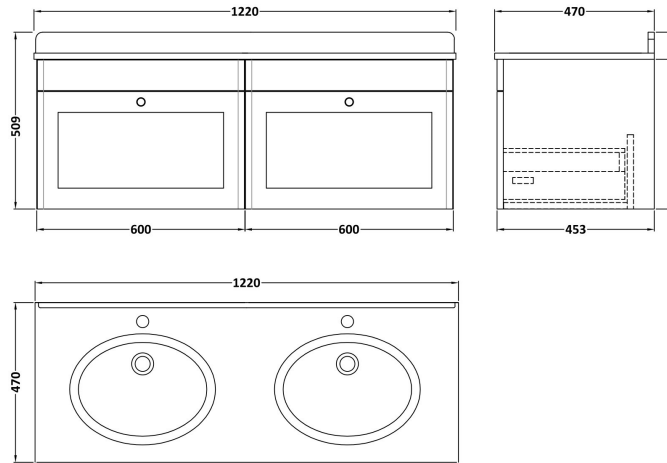

Sales Code: CLC1494BR2

Description: 1200 W/H 2-Drawer Unit & Marble Top

Packaging Details

Barcode: 5056678417942

Sales Code: CLA1494

Description: 600 W/H 1-Drawer Unit (431X600x453)

Product Dimensions

Height (mm):	431
Width (mm):	600
Depth (mm):	453
Nett Weight (kg):	19

Packaging Dimensions

Height (mm):	465
Width (mm):	625
Depth (mm):	480
Gross Weight (kg):	19.5

Packaging Data

Box Colour:	Brown Cardboard Box
Box Qty:	1
Label Size:	100 x 50
Label Colour:	White Label
Label Qty:	2

Outer Box Dimensions (If Applicable)

Height (mm):	
Width (mm):	
Depth (mm):	
Gross Weight (kg):	
Barcode:	5056462643298

Product Details

Country of Origin:	China
Fitting Instruction:	No
CE & UKCA:	N/A
FSC Certified Materials:	Yes
Colour:	Satin Soft Black
Construction Method:	Cam & Wood Dowel
Construction Type:	Rigid
Cabinet Finish:	MFC Painted Matt
Fascia Finish:	Mdf Painted Matt
Cabinet Thickness (mm):	18
Fascia Thickness (mm):	18
Drawer Included:	Yes
Drawer Type:	80mm High Metal S/C Inc Galler
No of Shelves:	Not Applicable
Hinge Type:	Not Applicable
Hinge Included:	Not Applicable
Adjustable Legs:	No, Not Required
Fixings Included:	Yes
Handle Style:	Traditional
Waste Shroud:	Yes
Handle Included:	Yes, Supplied
Handle Type:	Knob

Sales Code: LOM233

Description: 1200 Double Bowl Marble Top 1Th

Product Dimensions

Height (mm):	268
Width (mm):	1220
Depth (mm):	463
Nett Weight (kg):	27.5

Packaging Dimensions

Height (mm):	310
Width (mm):	1300
Depth (mm):	550
Gross Weight (kg):	28